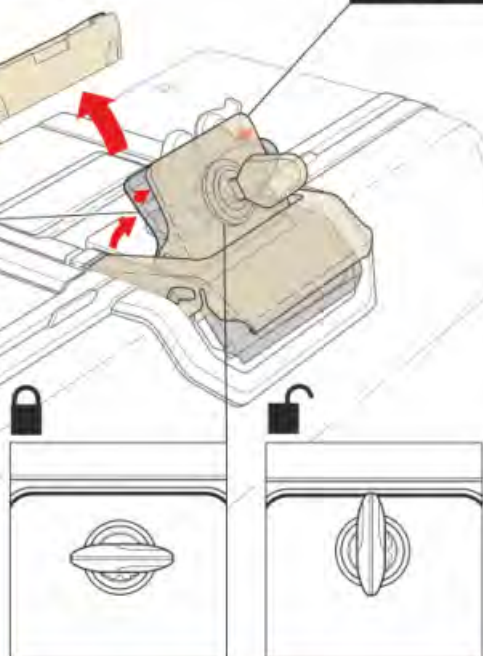

USER GUIDE

WWW.SHAD.ES

Code: 501968 - edition: 1

TERRA LOCK SYSTEM

PATENT PENDING

INTEGRATED CARRYING HANDLE

ASSEMBLY AND RELEASE

OPEN AND CLOSE

UNLOCK AND LOCK

TR36 TR47
WARNING! 

CARE AND MAINTENANCE

URL: <http://ugr.to/g0yt>

1 M. MINIMUM DISTANCE WITH POWER WASHER

MAXIMUM WEIGHT AND USE EVEN DISTRIBUTION INSIDE CASES.

MAXIMUM SPEED, CHECK LOCAL LAWS