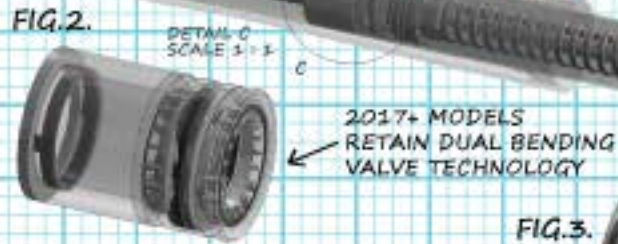

LEGEND TECH

TECHNOLOGY
LEGEND AXEO

TECHNOLOGY
LEGEND AIR

SIX EXTERNAL KNOB ADJUSTMENTS ALLOW RIDERS TO FINE TUNE TO THEIR DESIRED QUALITY OR PERSONAL PREFERENCE

TECHNOLOGY
LEGEND REVO-A

FIG.7.

SIX EXTERNAL KNOB ADJUSTMENTS ALLOW FINE-TUNING OF REBOUND FOR OPTIMUM PERFORMANCE FOR ANY GIVEN RIDER WEIGHT, PERSONAL RIDE QUALITY PREFERENCE, OR PERSONAL RIDING STYLE