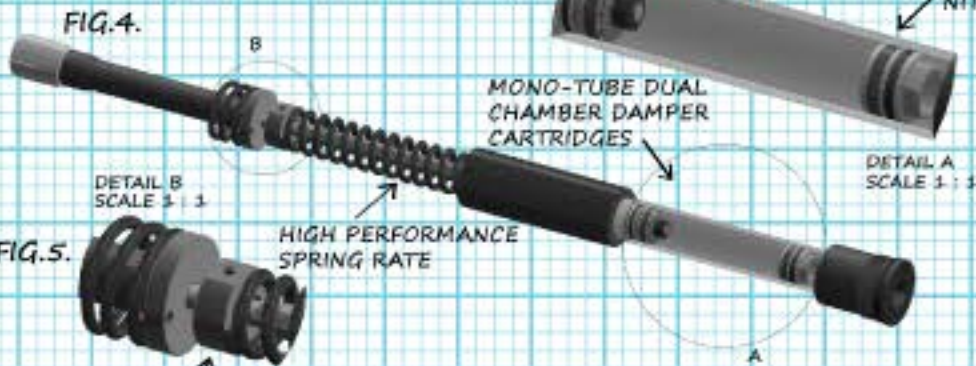

LEGEND TECH

TECHNOLOGY
LEGEND AXEO

TECHNOLOGY
LEGEND AIR

SIX EXTERNAL KNOB ADJUSTMENTS ALLOW RIDERS TO FINE TUNE TO THEIR DESIRED QUALITY OR PERSONAL PREFERENCE

TECHNOLOGY
LEGEND REVO-A

FIG.7.

SIX EXTERNAL KNOB ADJUSTMENTS ALLOW FINE-TUNING OF REBOUND FOR OPTIMUM PERFORMANCE FOR ANY GIVEN RIDER WEIGHT, PERSONAL RIDE QUALITY PREFERENCE, OR PERSONAL RIDING STYLE