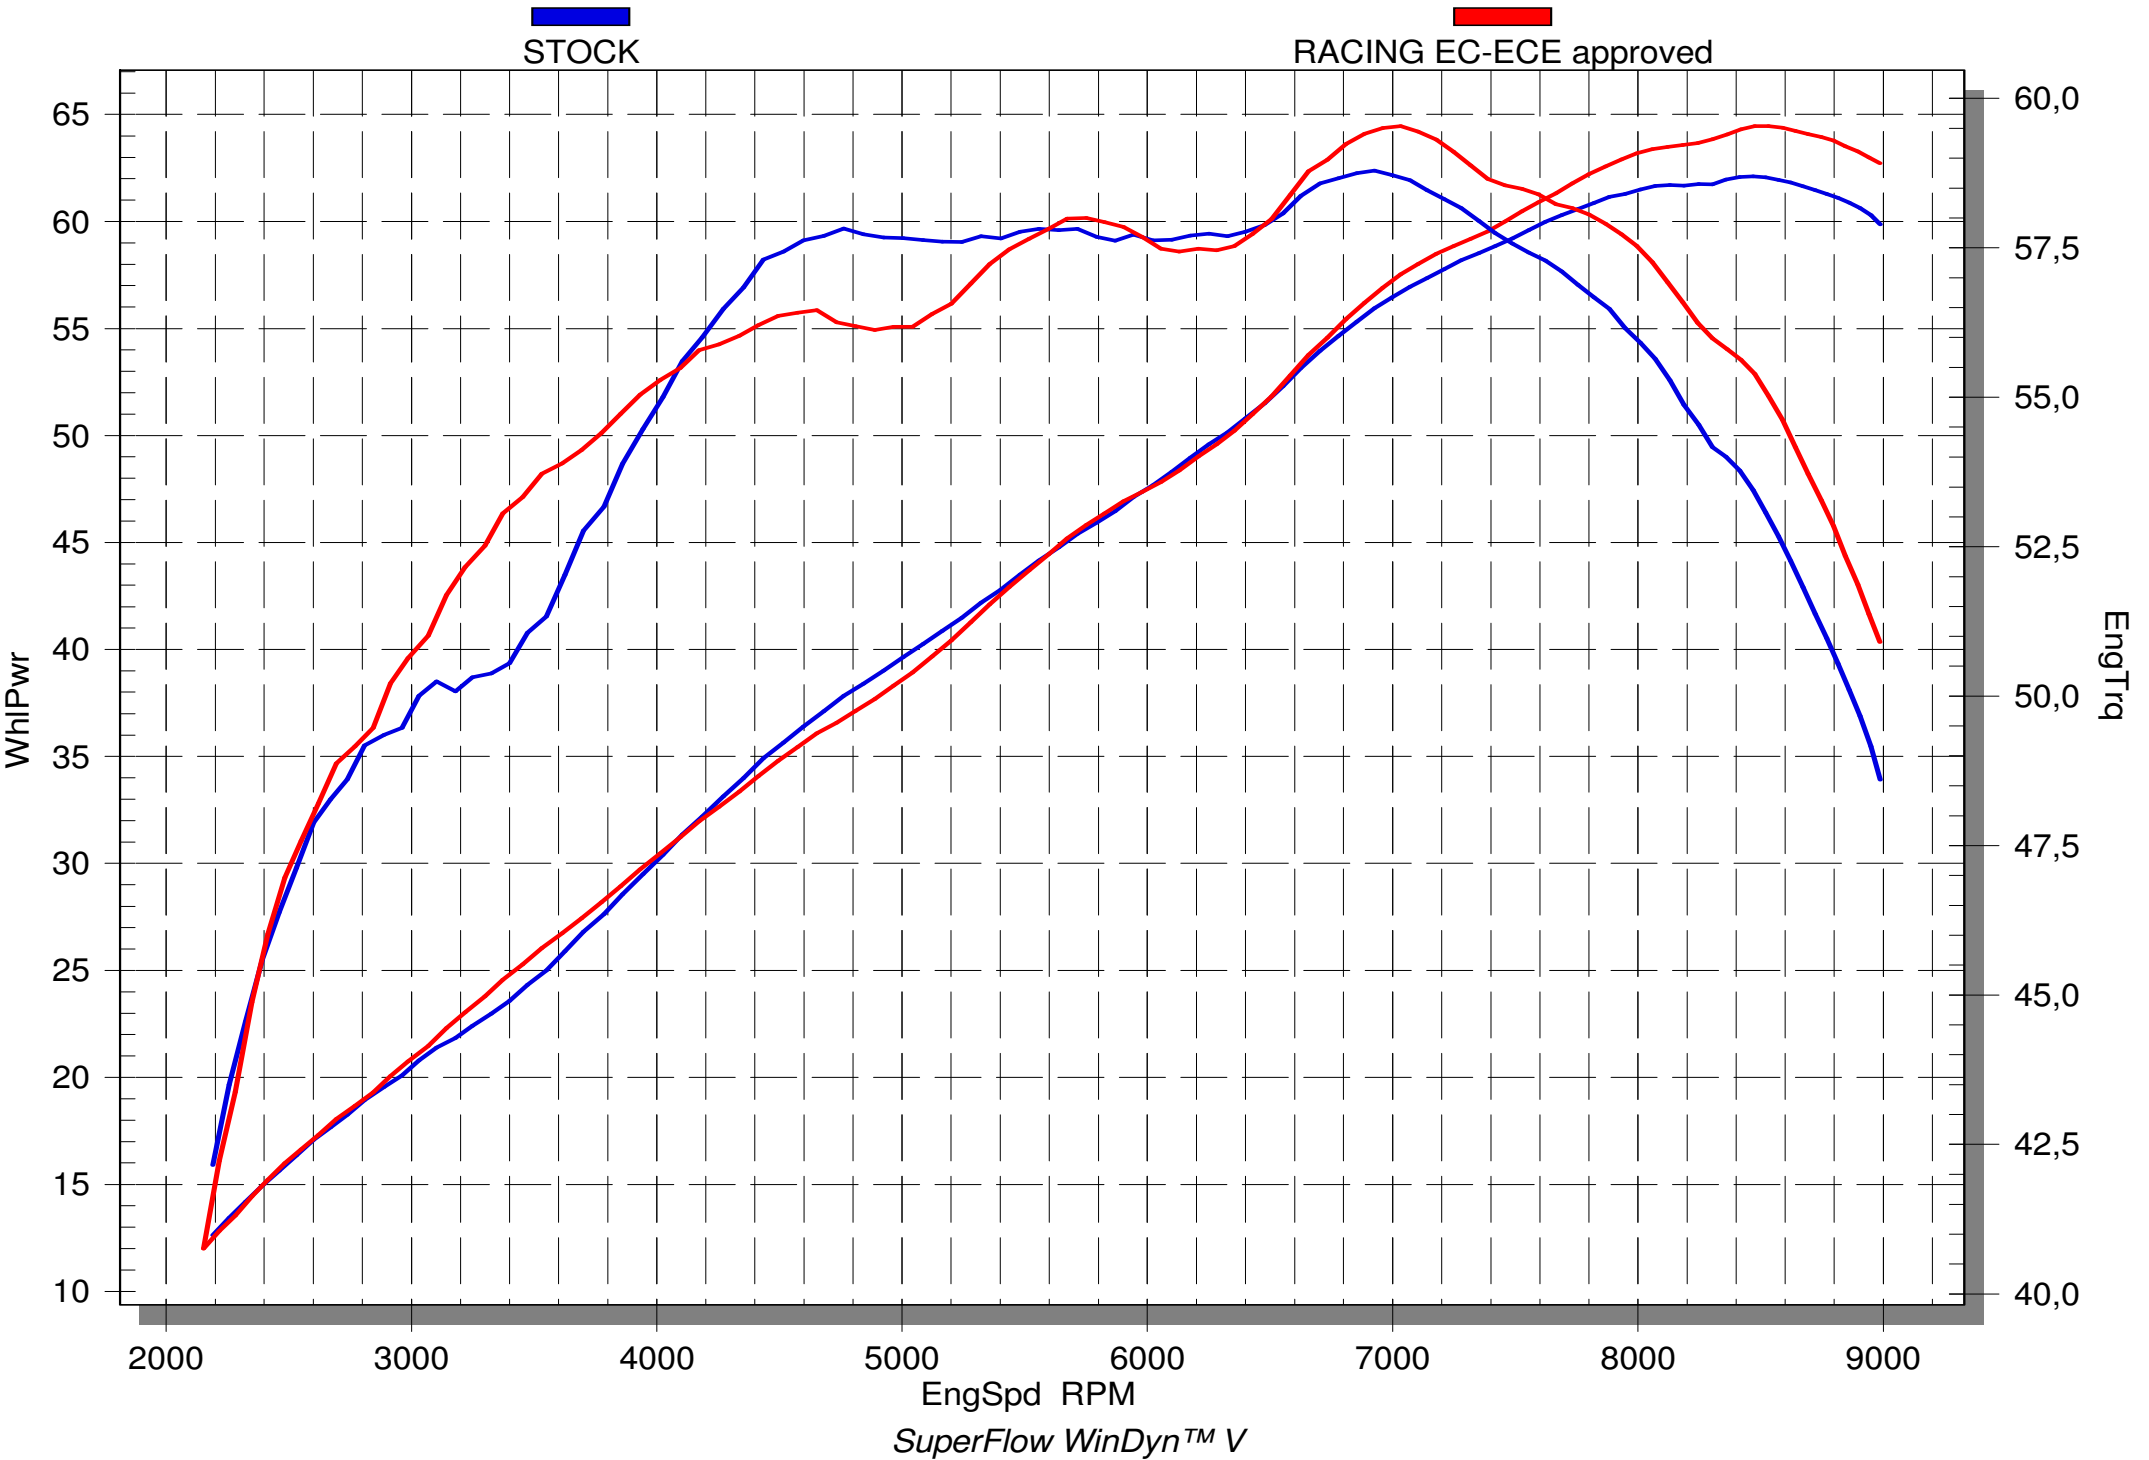

KAWASAKI NINJA 650

STOCK

RACING EC-ECE approved

WhIPwr

EngTrq

EngSpd RPM

SuperFlow WinDyn™ V