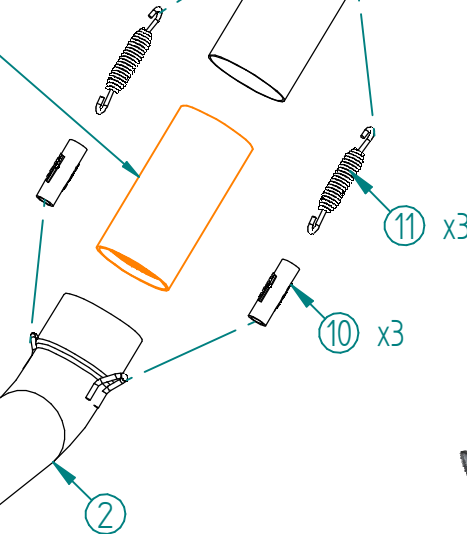

#	DESCRIPTION	PART NUMBER	QTY
1	Tubo di raccordo / Link pipe	97MVHO0006SVA	1
2	Tubo di raccordo / Link pipe	97MVHO0006SVB	1
3	Silenziatore / Muffler - dB killer 50.DK.180.0	MOVER L.360 Øi 55	1
4	dB Killer	50.DK.082.0	1
5	Rondella M8 / Washer M8	50.73.270.1	2
6	Staffa / Bracket	50.SS.1467.0	1
7	Dado M8 flangiato / Flanged nut M8	50.73.393.1	2
8	Rondella M10 / Washer M10	50.73.013.1	3
9	Vite M10x25 / Screw M10x25	50.73.183.1	3
10	Tubo in gomma per molla / Rubber pipe for spring	50.73.210.1	3
11	Molla media / Mid-size spring	50.73.359.1	3

Catalytic Converter
Cod. ACC.076.A1
Optional for 00.MV.HO.0006.LV
Included in 00.MV.HO.0006.KV

APPLICAZIONI / APPLICATIONS

Codice / Code	Silenziatore / Muffler	Tubo / Pipe	Note
MV.HO.0006.LV	BLACK	INOX / ST. STEEL	CATALYTIC CONVERTER NOT INCLUDED
MV.HO.0006.KV	BLACK	INOX / ST. STEEL	CATALYTIC CONVERTER INCLUDED