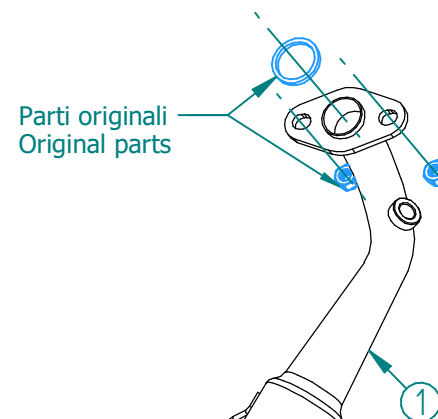

#	DESCRIPTION	PART NUMBER	QTY
1	Tubo di raccordo / Link pipe	97MVHO0006SVA	1
2	Tubo di raccordo / Link pipe	97MVHO0006SVB	1
3	Silenziatore / Muffler - dB killer 50.DK.180.0	MOVER L.360 Øi 55	1
4	dB Killer	50.DK.082.0	1
5	Rondella M8 / Washer M8	50.73.270.1	2
6	Staffa / Bracket	50.SS.1467.0	1
7	Dado M8 flangiato / Flanged nut M8	50.73.393.1	2
8	Rondella M10 / Washer M10	50.73.013.1	3
9	Vite M10x25 / Screw M10x25	50.73.183.1	3
10	Tubo in gomma per molla / Rubber pipe for spring	50.73.210.1	3
11	Molla media / Mid-size spring	50.73.359.1	3

Catalytic Converter
Cod. ACC.076.A1
Optional for 00.MV.HO.0006.LV
Included in 00.MV.HO.0006.KV

APPLICAZIONI / APPLICATIONS

Codice / Code	Silenziatore / Muffler	Tubo / Pipe	Note
MV.HO.0006.LV	BLACK	INOX / ST. STEEL	CATALYTIC CONVERTER NOT INCLUDED
MV.HO.0006.KV	BLACK	INOX / ST. STEEL	CATALYTIC CONVERTER INCLUDED