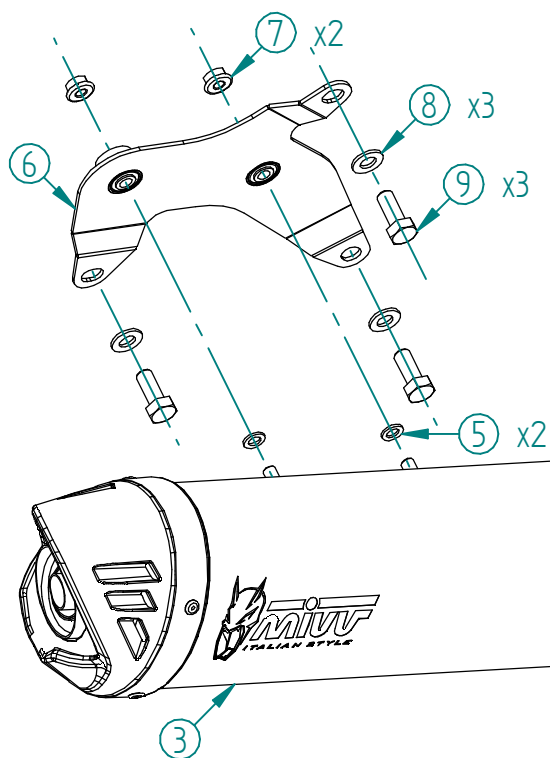

#	DESCRIPTION	PART NUMBER	QTY
1	Tubo di raccordo / Link pipe	97MVHO0006SVA	1
2	Tubo di raccordo / Link pipe	97MVHO0006SVB	1
3	Silenziatore / Muffler - dB killer 50.DK.180.0	MOVER L.360 Øi 55	1
4	dB Killer	50.DK.082.0	1
5	Rondella M8 / Washer M8	50.73.270.1	2
6	Staffa / Bracket	50.SS.1467.0	1
7	Dado M8 flangiato / Flanged nut M8	50.73.393.1	2
8	Rondella M10 / Washer M10	50.73.013.1	3
9	Vite M10x25 / Screw M10x25	50.73.183.1	3
10	Tubo in gomma per molla / Rubber pipe for spring	50.73.210.1	3
11	Molla media / Mid-size spring	50.73.359.1	3

Catalytic Converter
Cod. ACC.076.A1
Optional for 00.MV.HO.0006.LV
Included in 00.MV.HO.0006.KV

APPLICAZIONI / APPLICATIONS

Codice / Code	Silenziatore / Muffler	Tubo / Pipe	Note
MV.HO.0006.LV	BLACK	INOX / ST. STEEL	CATALYTIC CONVERTER NOT INCLUDED
MV.HO.0006.KV	BLACK	INOX / ST. STEEL	CATALYTIC CONVERTER INCLUDED