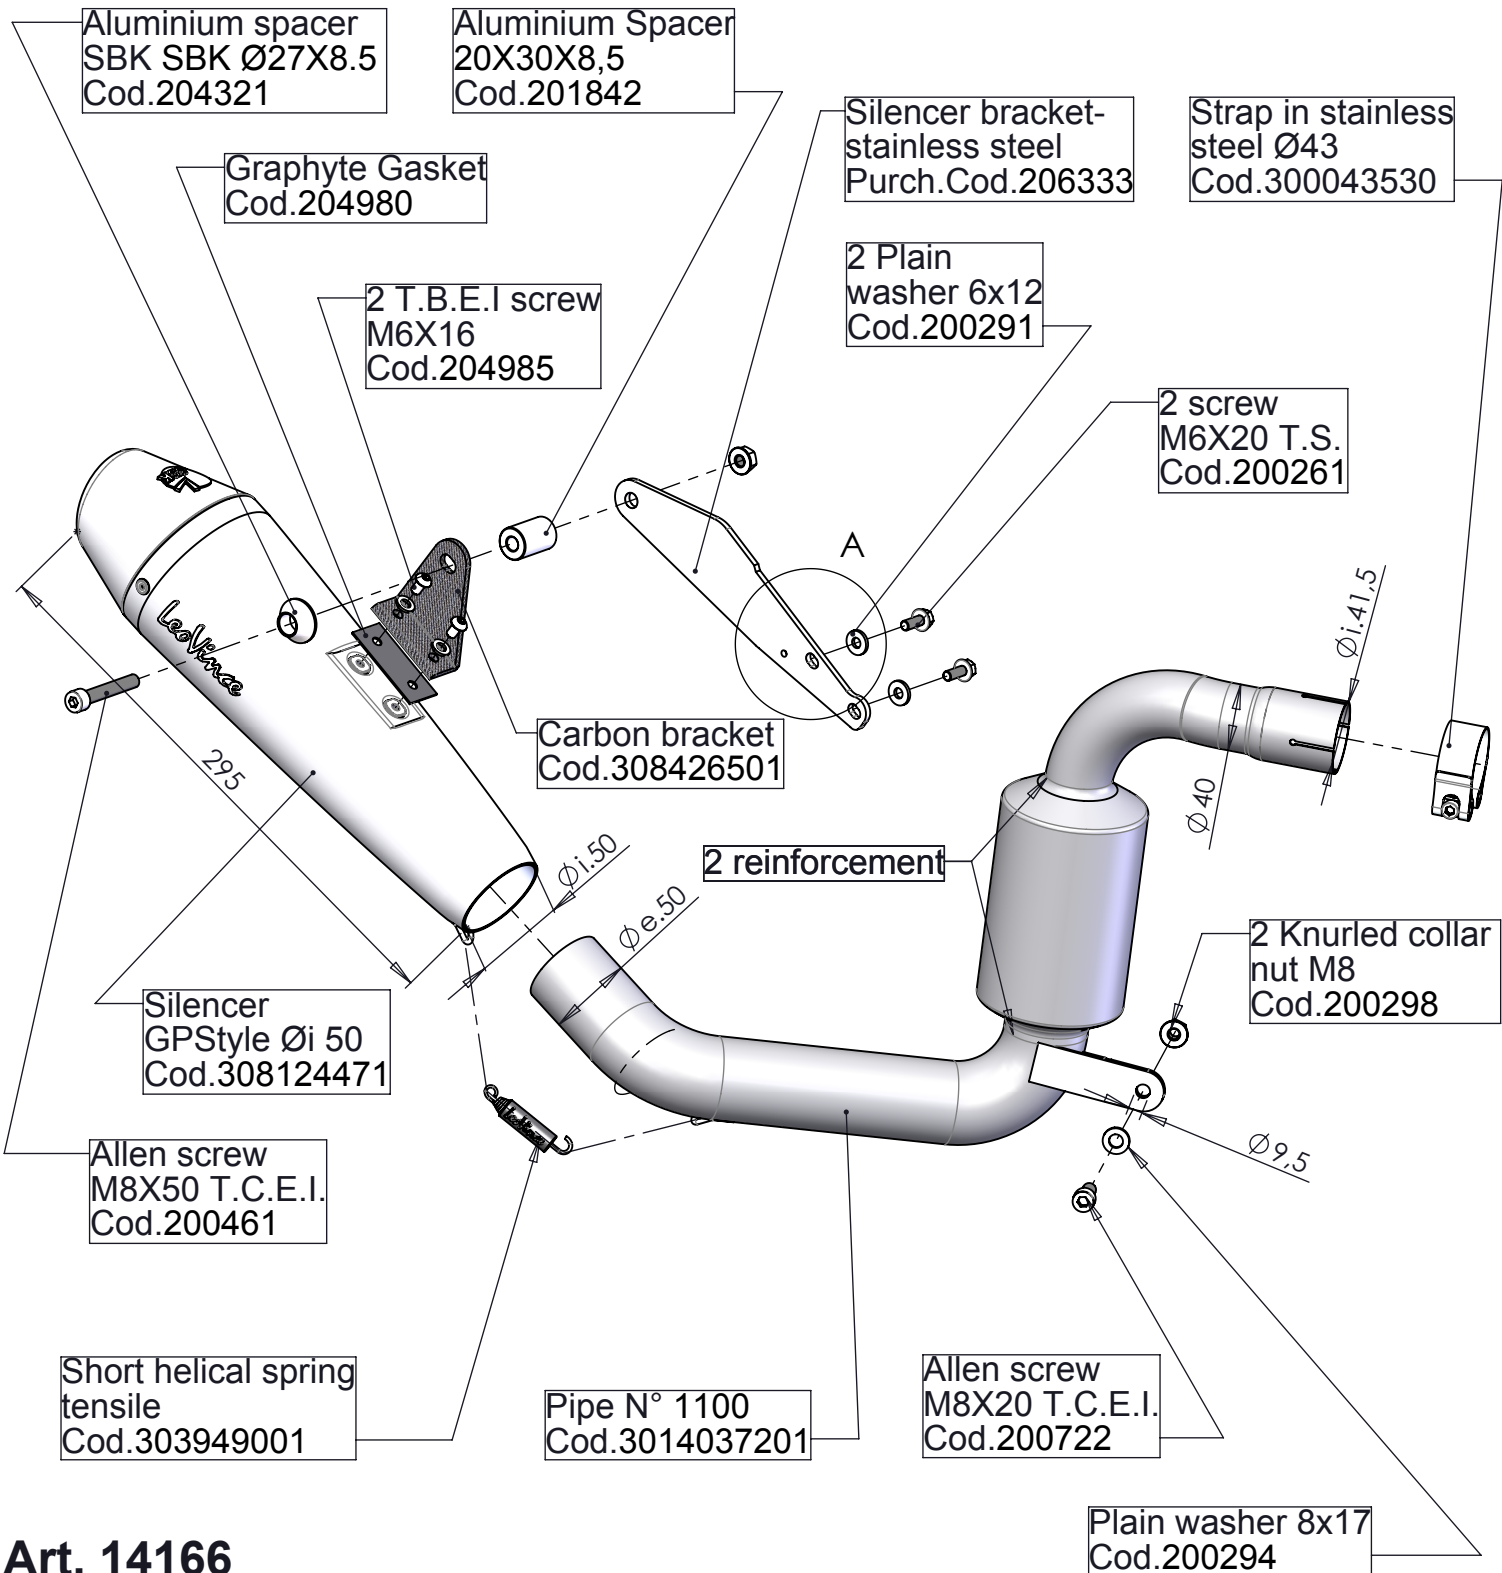

DETAIL "A"

Use the indicated hole to secure the brake light cable using a zip tie (NOT SUPPLIED)

DB-Killer N°32C
Cod.305432801

Art. 14166

KTM DUKE 390

Slip-on "GPStyle" - APPROVED