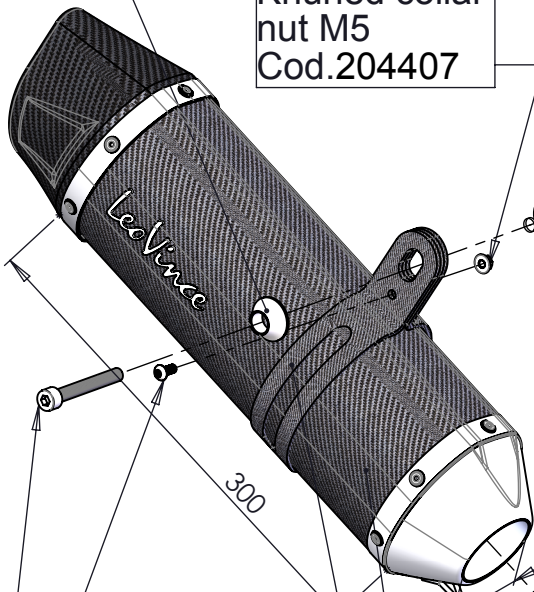

DETAIL "A"

Use the indicated hole to secure the brake light cable using a zip tie (NOT SUPPLIED)

DB-Killer N°32BF  
Cod.307919801

Aluminium spacer  
SBK SBK Ø27X8.5  
Cod.204321

Aluminium Spacer  
25/18X40X8.5  
Cod.202499

Knurled collar  
nut M5  
Cod.204407

Silencer bracket-  
stainless steel  
Purch.Cod.206333

Strap in stainless  
steel Ø43  
Cod.300043530

2 Plain  
washer 6x12  
Cod.200291

2 screw  
M6X20 T.S.  
Cod.200261

300

2 reinforcement

T.B.E.I screw  
M5x12  
Cod. 201031

Carbon Bracket  
FM5SF  
Cod.3014149501

Medium silencer  
LV One EVO Øi 50  
Cod.308741481

Allen screw  
M8X60 T.C.E.I.  
Cod.200949

Pipe N° 1100  
Cod.3014037201

Short helical spring  
tensile  
Cod.303949001

Allen screw  
M8X20 T.C.E.I.  
Cod.200722

2 Knurled collar  
nut M8  
Cod.200298

Ø9,5

Plain washer 8x17  
Cod.200294

**Art. 14165E**

**KTM DUKE 390**

Slip-on "LVONE EVO" - CARBON - APPROVED