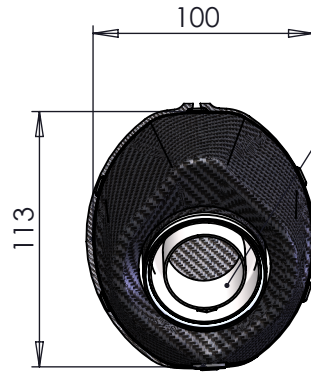

DETAIL "A"

Use the indicated hole to secure the brake light cable using a zip tie (NOT SUPPLIED)

DB-Killer N°32BF  
Cod.307919801

Aluminium spacer  
SBK SBK Ø27X8.5  
Cod.204321

Aluminium Spacer  
25/18X40X8.5  
Cod.202499

Knurled collar  
nut M5  
Cod.204407

Silencer bracket-  
stainless steel  
Purch.Cod.206333

Strap in stainless  
steel Ø43  
Cod.300043530

2 Plain  
washer 6x12  
Cod.200291

2 screw  
M6X20 T.S.  
Cod.200261

Short helical spring  
tensile  
Cod.303949001

Allen screw  
M8X20 T.C.E.I.  
Cod.200722

2 Knurled collar  
nut M8  
Cod.200298

Ø9,5

Plain washer 8x17  
Cod.200294

**Art. 14165E**

**KTM DUKE 390**

Slip-on "LVONE EVO" - CARBON - APPROVED