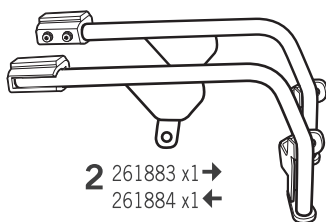

# SHAD

DUCATI DIAVEL 1200 '14  
D0DV14IF

**3P**  
SYSTEM

DESIGNED IN  
BARCELONA

1 261881 x1 →  
261882 x1 ←

2 261883 x1 →  
261884 x1 ←

3 303020 x8  
Ø8

4 304028 x8  
M8 x 25 Din 7380

## ! WARNING!

GB

To complete the set, remember to purchase the backrest with your preferred color. Do not fully tighten. Do not fully tighten the screws until it is ensured that the KIT is correctly attached and aligned.