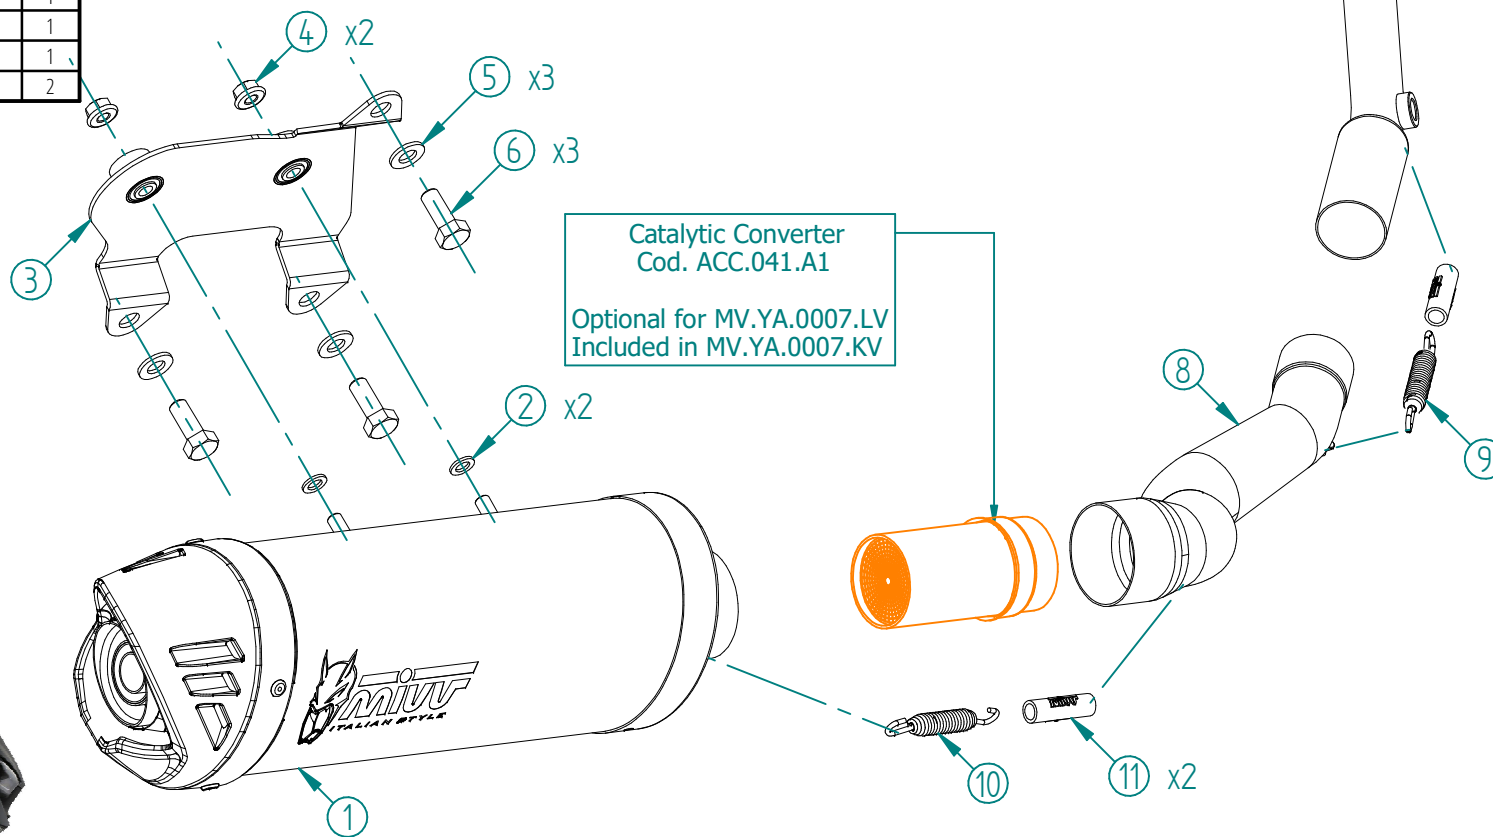

#	DESCRIPTION	PART NUMBER	QTY
1	Silenziatore / Muffler - dB killer 50.DK.155.0	MOVER L.310 Ø155	1
2	Rondella M8 / Washer M8	50.73.270.1	2
3	Staffa / Bracket	50.55.1425.0	1
4	Dado M8 flangiato / Flanged nut M8	50.73.393.1	2
5	Rondella M10 / Washer M10	50.73.013.1	3
6	Vite M10x25 / Screw M10x25	50.73.183.1	3
7	Tubo di raccordo / Link pipe	97MVYA0007SVA	1
8	Tubo di raccordo / Link pipe	97MVYA0007SVB	1
9	Molla lunga / Long spring	50.71.080.1	1
10	Molla media / Mid-size spring	50.73.359.1	1
11	Tubo in gomma per molla / Rubber pipe for spring	50.73.210.1	2

APPLICAZIONI / APPLICATIONS			
Codice / Code	Silenziatore / Muffler	Tubo / Pipe	Note
MV.YA.0007.LV	BLACK	INOX / ST. STEEL	CATALYTIC CONVERTER NOT INCLUDED
MV.YA.0007.KV	BLACK	INOX / ST. STEEL	CATALYTIC CONVERTER INCLUDED