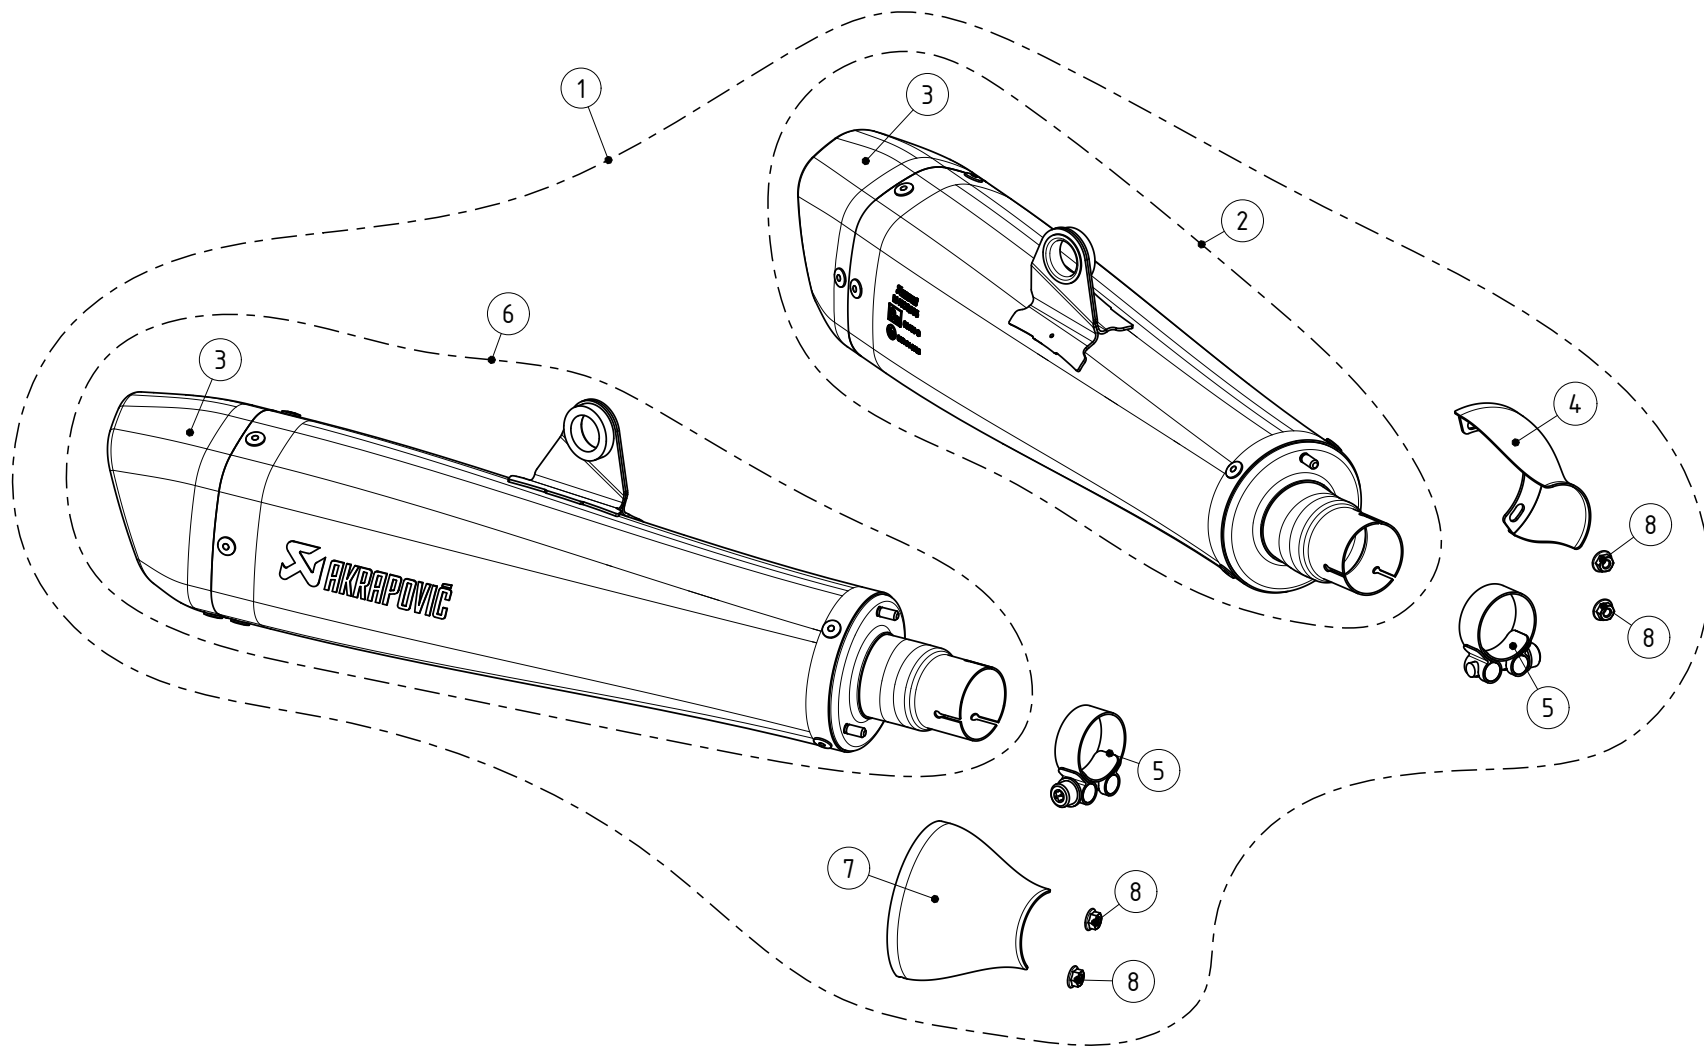

Slip-ON line / EC Type approval

TRIUMPH SPEED TWIN

MUFFLER REPAIR KITS	
REPACK	9
SLEEVE RIGHT	10
SLEEVE LEFT	11

REVISION	DATE OF REVISION:
0	

No.	SalesCode	Description	Qty.
1	S-T12SO2-HCQTBL	slip on system	1
2	M-HCQ00501LTBL	muffler	1
3	V-EC346	end cap	2
4	P-HST12SO2L	heat shield black	1
5	P-R86	clamp SS	2
6	M-HCQ00501RTBL	muffler	1
7	P-HST12SO2R	heat shield black	1
8	P-FN22	nut SS	4
9	P-RPCK238	muffler repack kit	2
10	P-RKS639CQ360	muffler sleeve kit	1
11	P-RKS640CQ360	muffler sleeve kit	1
12	V-TUV283	insert	2