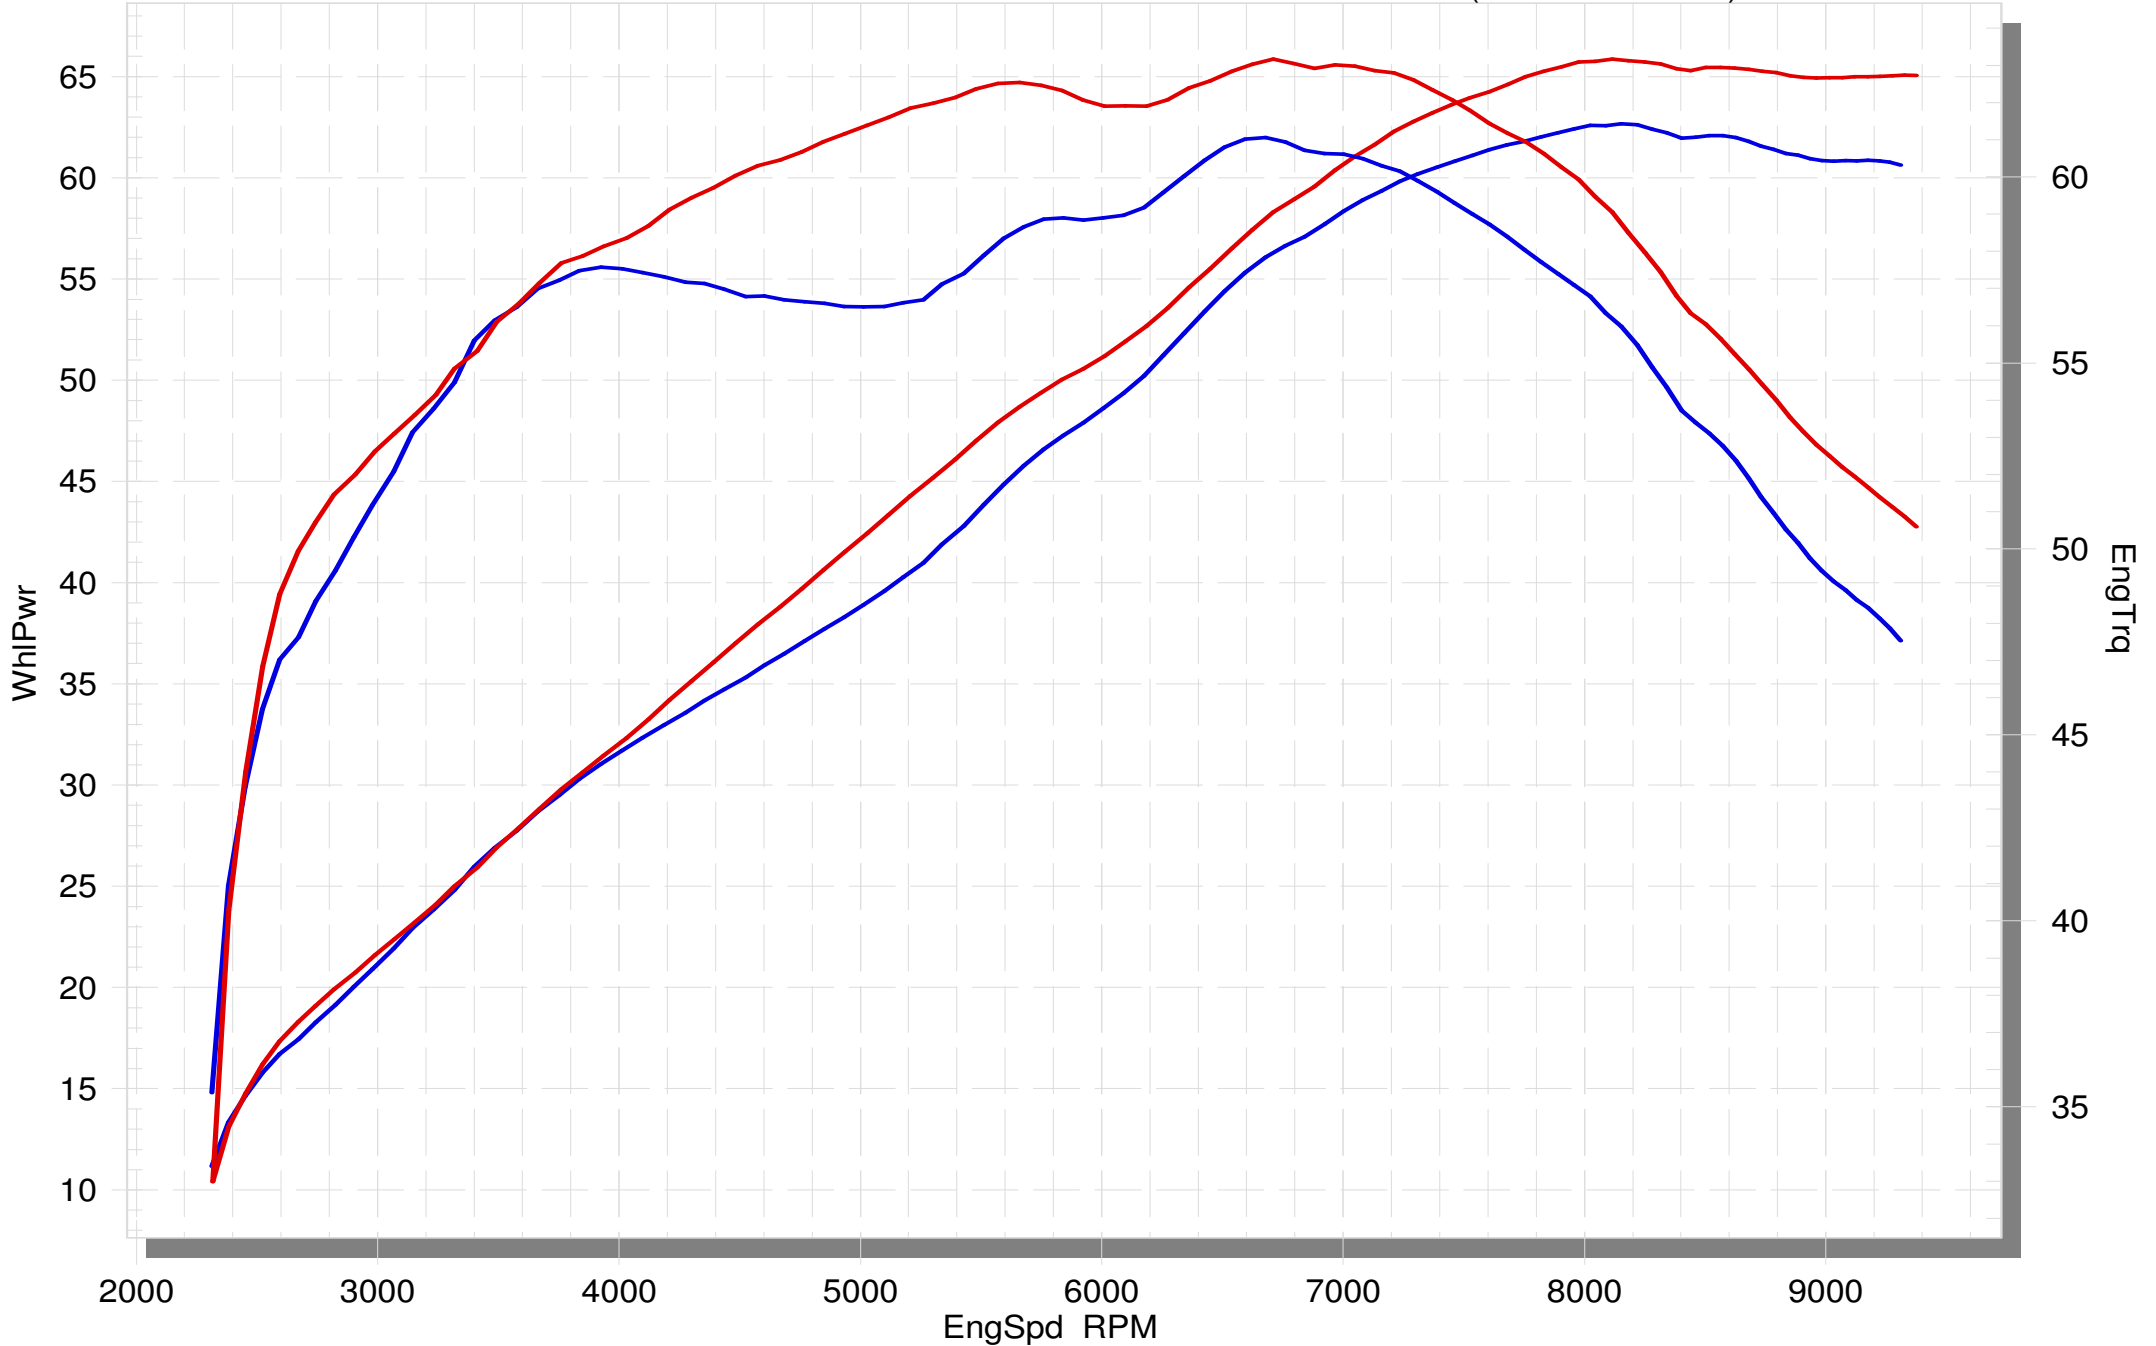

KAWASAKI Z650

STOCK

RACING (WO Noise Insert)

KAWASAKI Z650

 STOCK

 RACING EC-ECE approved