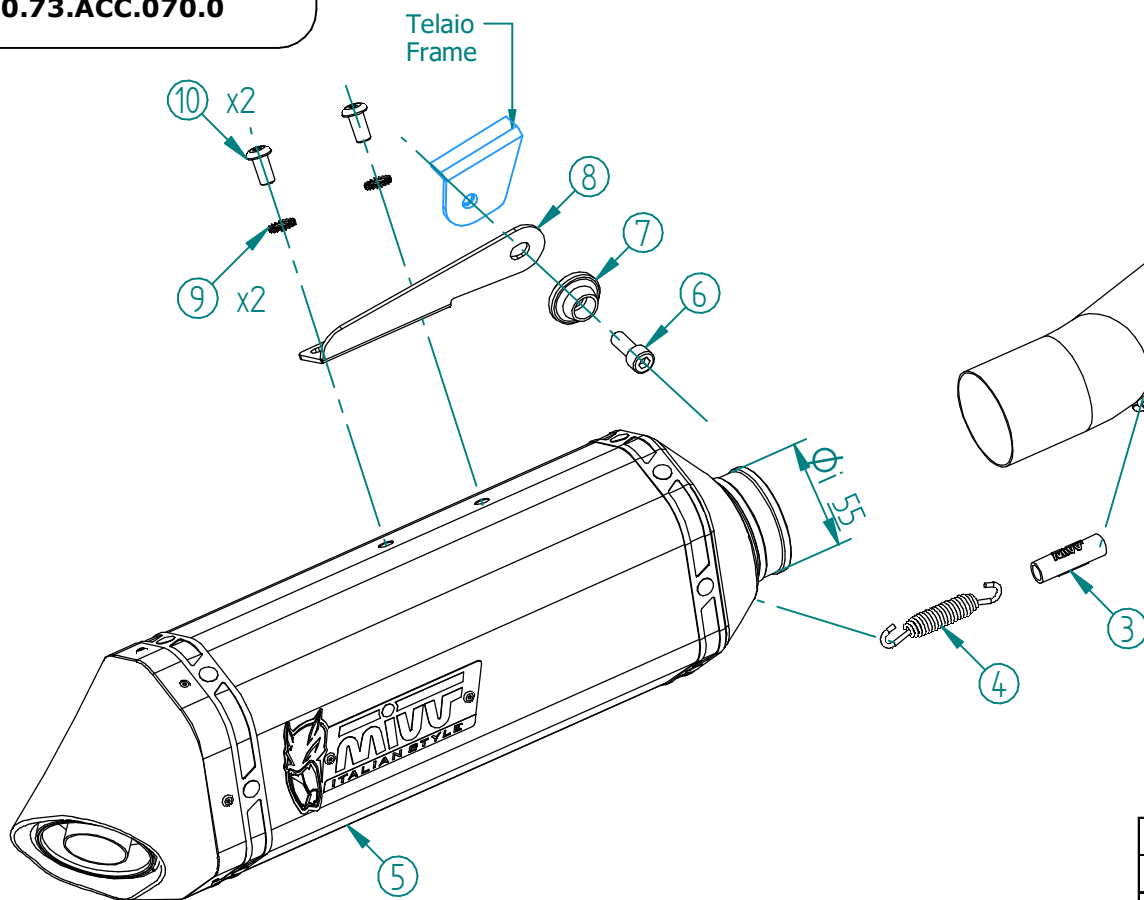

OPTIONAL PARTS

Carter in carbonio - Carbon cover
00.73.ACC.070.0

#	DESCRIPTION	PART NUMBER	QTY
1	Tubo di raccordo / Link pipe	9773HU002SE	1
2	Dado rapido M5 / M5 cage nut	50.73.674.1	2
3	Tubo in gomma per molla / Rubber pipe for spring	50.73.210.1	1
4	Molla media / Mid-size spring	50.73.359.1	1
5	Silenziatore / Muffler - db killer 50.DK.167.0	SPEED EDGE 300	1
6	Vite M8x20 / Screw M8x20	50.73.894.1	1
7	Rondella in alluminio nera / Black aluminium washer	50.73.221.1	1
8	Staffa / Bracket	50.SS.1414.0	1
9	Rondella di sicurezza / Safety washer	50.73.604.1	2
10	Vite M8 x 16 / Screw M8 x 16	50.73.098.1	2

APPLICAZIONI / APPLICATIONS			
Codice / Code	Silenziatore / Muffler	Tubo / Pipe	Fascetta / Bracket
HU.002.LRX	INOX / ST. STEEL	INOX / ST. STEEL	///
HU.002.LRB	STEEL BLACK		