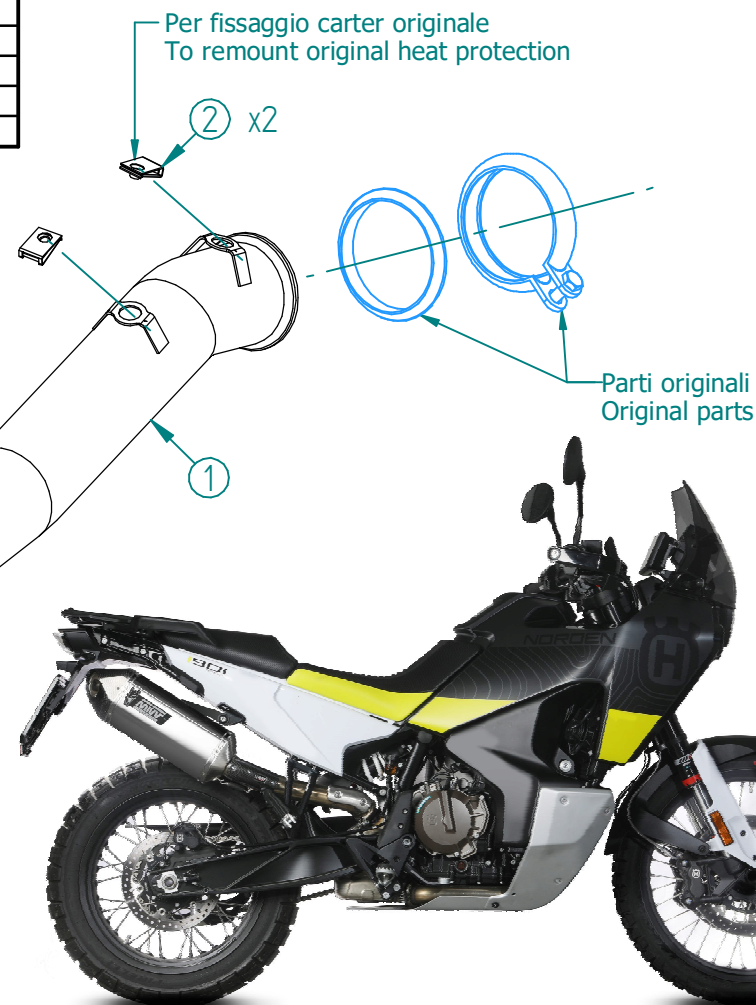

OPTIONAL PARTS

Carter in carbonio - Carbon cover
00.73.ACC.070.0

#	DESCRIPTION	PART NUMBER	QTY
1	Tubo di raccordo / Link pipe	9773HU002SE	1
2	Dado rapido M5 / M5 cage nut	50.73.674.1	2
3	Tubo in gomma per molla / Rubber pipe for spring	50.73.210.1	1
4	Molla media / Mid-size spring	50.73.359.1	1
5	Silenziatore / Muffler - db killer 50.DK.167.0	SPEED EDGE 300	1
6	Vite M8x20 / Screw M8x20	50.73.894.1	1
7	Rondella in alluminio nera / Black aluminium washer	50.73.221.1	1
8	Staffa / Bracket	50.SS.1414.0	1
9	Rondella di sicurezza / Safety washer	50.73.604.1	2
10	Vite M8 x 16 / Screw M8 x 16	50.73.098.1	2

APPLICAZIONI / APPLICATIONS			
Codice / Code	Silenziatore / Muffler	Tubo / Pipe	Fascetta / Bracket
HU.002.LRX	INOX / ST. STEEL	INOX / ST. STEEL	///
HU.002.LRB	STEEL BLACK		