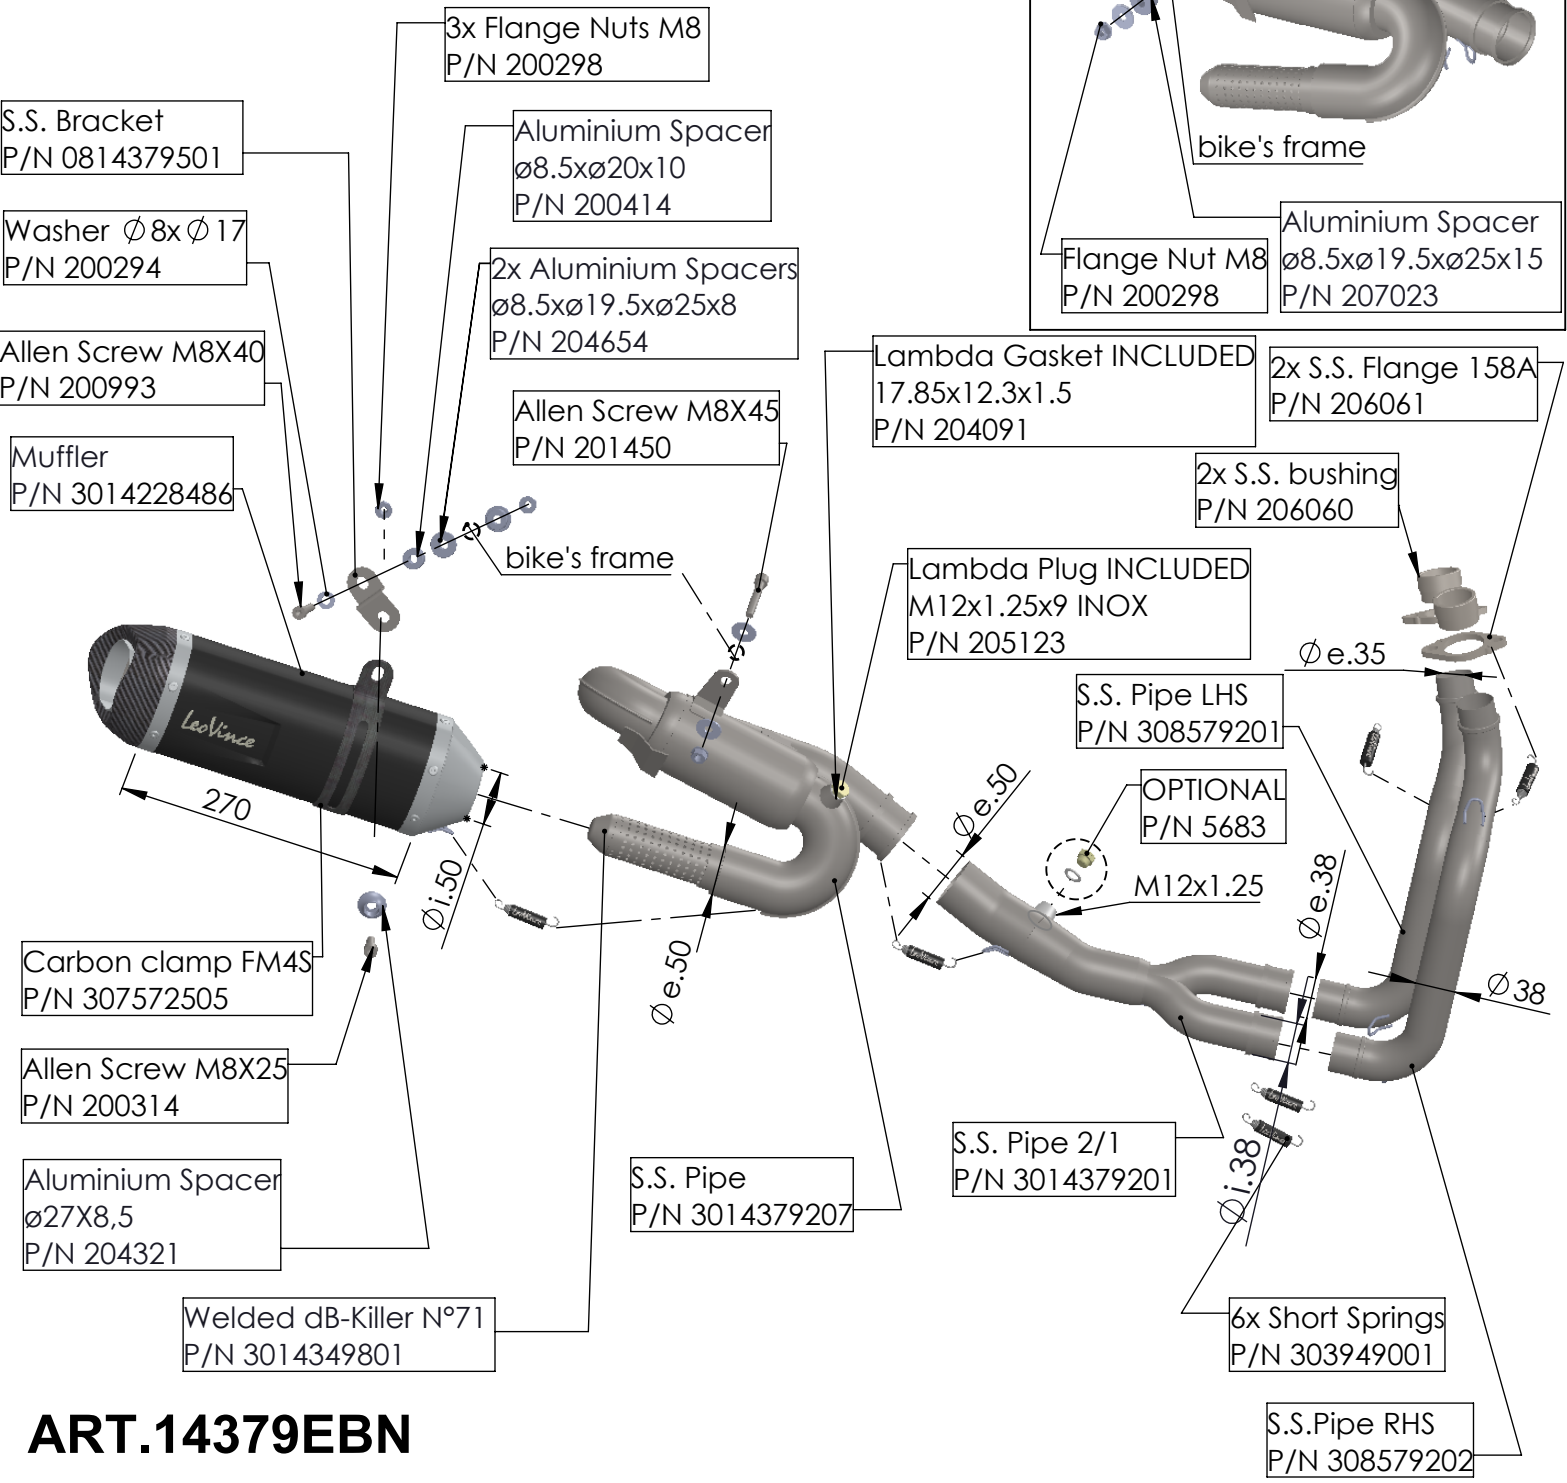

**ATTENTION!**  
**NINJA 650/ Z 650 SPECIFIC**  
**ASSEMBLY DRAWING**

**ART.14379EBN**

**KAWASAKI Z 650 / Z 650 RS / NINJA 650 / VERSYS 650**  
(Also fits 35kW version) (Fits with original panniers)

**FULL SYSTEM - LV ONE EVO - BLACK**