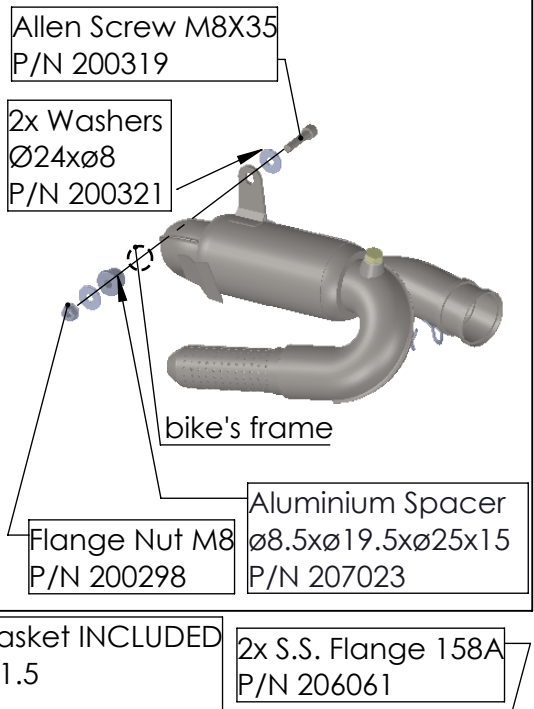

**ATTENTION!**  
**NINJA 650/ Z 650 SPECIFIC**  
**ASSEMBLY DRAWING**

**ART.14379EBN**

**KAWASAKI Z 650 / Z 650 RS / NINJA 650 / VERSYS 650**  
(Also fits 35kW version) (Fits with original panniers)

**FULL SYSTEM - LV ONE EVO - BLACK**