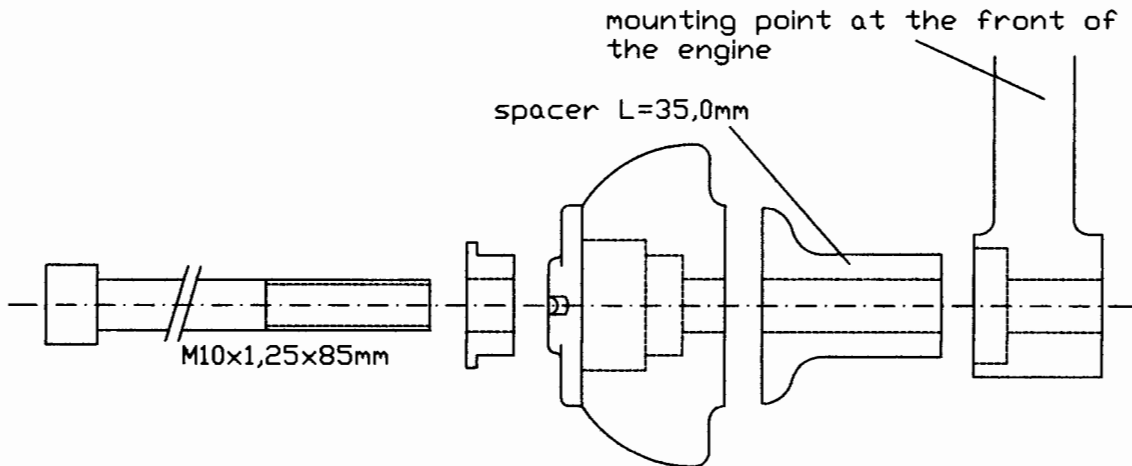

Mounting instructions Crashpad Yamaha YZF-R6 '03-
Part-no. : Z550Y089

Important! *If you are not a trained motorcycle mechanic stop now. Ask a local motorcycle shop to do the work for you.*

Fitting on the right side:

Fitting on the left side:

LSL
MOTORRADTECHNIK

Heinrich-Malina-Str. 107 - 47809 Krefeld
Tel. +49-2151-5559 0 - Fax-548416
e-mail : info@lsl-motorradtechnik.de