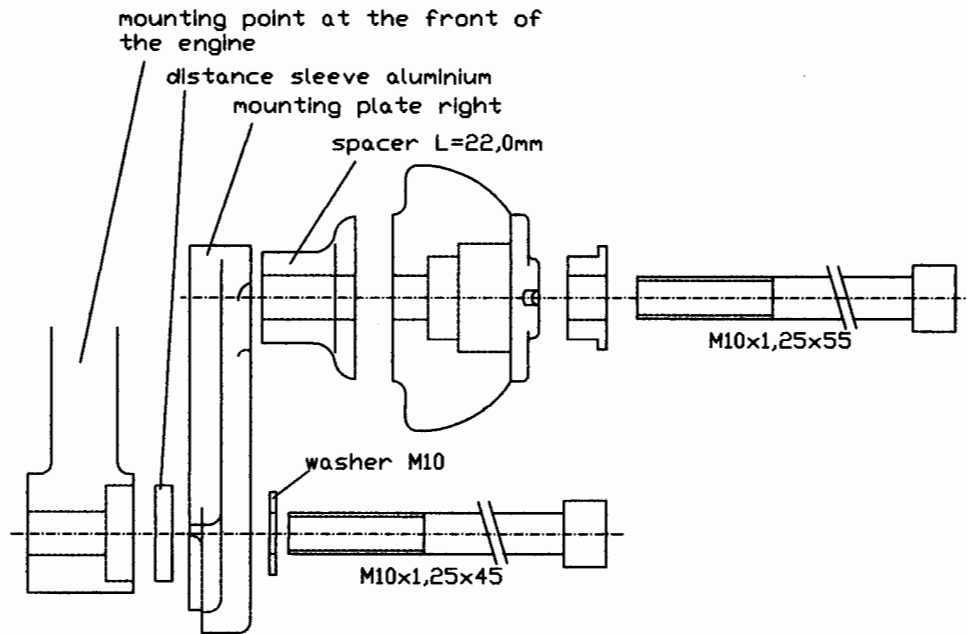

Mounting instructions Crashpad Yamaha YZF-R6 '03-
Part-no. : Z550Y089

Important! *If you are not a trained motorcycle mechanic stop now. Ask a local motorcycle shop to do the work for you.*

Fitting on the right side:

Fitting on the left side:

LSL
MOTORRADTECHNIK

Heinrich-Malina-Str. 107 - 47809 Krefeld
Tel. +49-2151-5559 0 - Fax-548416
e-mail : info@lsl-motorradtechnik.de