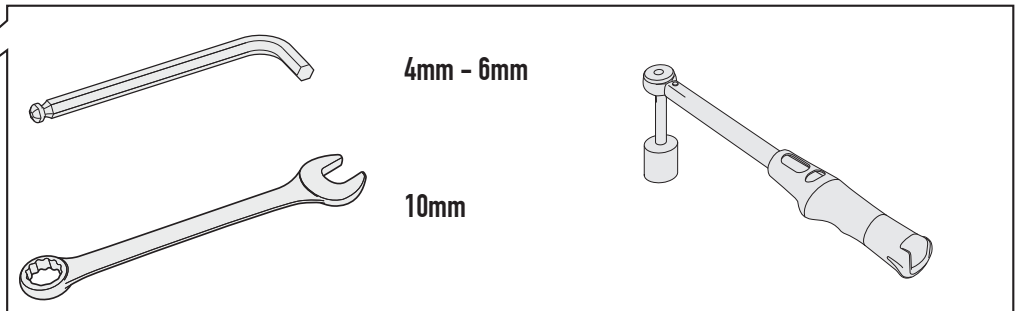

4mm - 6mm

10mm