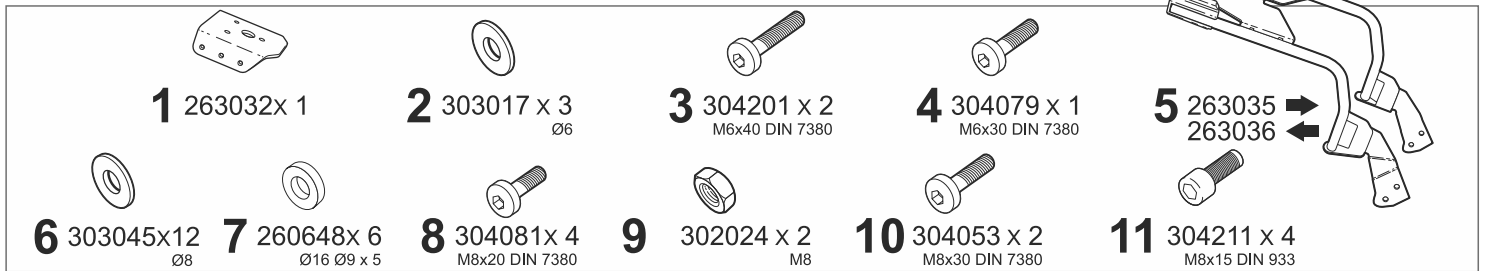

SHAD

TRIUMPH TIGER 660 Sport '22

T0TG62IF

3P
SYSTEM

BCN

WARNING!

-Compatible with Small (D1B29PA), Medium (D1B40PA), Large mounting plate (D1B48PA) & aluminium.
-(NOTE): Compatible with TOP CASES SH26 – SH48 only.

GB Do not fully tighten the screws until it is ensured that the KIT is correctly attached and aligned.

E No apretar los tornillos del todo hasta asegurarse que el KIT está correctamente colocado y alineado.