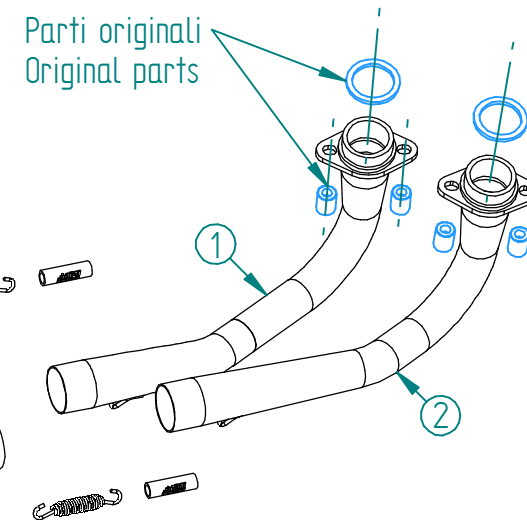

#	DESCRIPTION	PART NUMBER	QTY
1	Collettore #1 / Down pipe #1	9773Y061SEA	1
2	Collettore #2 / Down pipe #2	9773Y061SEB	1
3	Tubo di raccordo / Link pipe	9773Y061SEC	1
4	Tubo di raccordo / Link pipe	9773Y073SED	1
5	Silenziatore / Muffler db killer 50.DK.184.0	SR-1 350	1
6	Dado M8 flangiato / Flanged nut M8	50.73.393.1	1
7	Rondella M8 / Washer M8	50.73.419.1	1
8	Staffa / Bracket	50.55.1260.0	1
9	Rondella in alluminio nera / Black aluminium washer	50.73.221.1	1
10	Vite M8x25 / Screw M8x25	50.73.064.1	1
11	Vite M8 x 16 / Screw M8 x 16	50.73.098.1	2
12	Rondella di sicurezza / Safety washer	50.73.604.1	2
13	Molla media / Mid-size spring	50.73.359.1	4
14	Tubo in gomma per molla / Rubber pipe for spring	50.73.210.1	4

Catalytic Converter
Cod. ACC.045.A1

Optional for Y.073.LR1T - Y.073.LR1TB
Included in Y.073.KR1T - Y.073.KR1TB

APPLICAZIONI / APPLICATIONS			
CODICE / CODE	SILENZIATORE / MUFFLER	NOTE	TUBO / PIPE
Y.073.LR1T	TITANIO (COPPA CARBONIO) / TITANIUM (CARBON CAP)	CATALYTIC CONVERTER	INOX / ST. STEEL
Y.073.LR1TB	TITANIO NERO (COPPA CARBONIO) / BLACK TITANIUM (CARBON CAP)	NOT INCLUDED	
Y.073.KR1T	TITANIO (COPPA CARBONIO) / TITANIUM (CARBON CAP)	CATALYTIC CONVERTER	
Y.073.KR1TB	TITANIO NERO (COPPA CARBONIO) / BLACK TITANIUM (CARBON CAP)	INCLUDED	

OPTIONAL PARTS

Carter in carbonio - Carbon cover
00.73.ACC.070.0