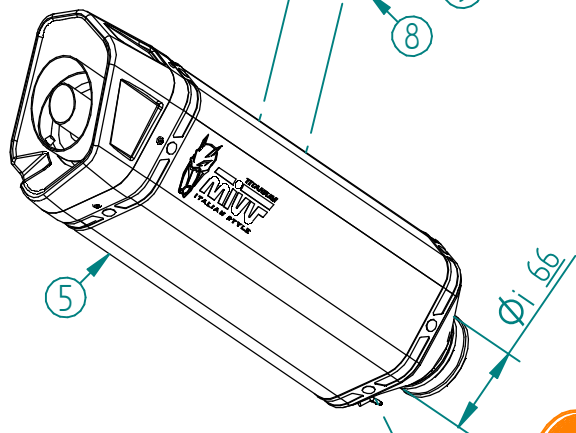

#	DESCRIPTION	PART NUMBER	QTY
1	Collettore #1 / Down pipe #1	9773Y061SEA	1
2	Collettore #2 / Down pipe #2	9773Y061SEB	1
3	Tubo di raccordo / Link pipe	9773Y061SEC	1
4	Tubo di raccordo / Link pipe	9773Y073SED	1
5	Silenziatore / Muffler db killer 50.DK.184.0	SR-1 350	1
6	Dado M8 flangiato / Flanged nut M8	50.73.393.1	1
7	Rondella M8 / Washer M8	50.73.419.1	1
8	Staffa / Bracket	50.55.1260.0	1
9	Rondella in alluminio nera / Black aluminium washer	50.73.221.1	1
10	Vite M8x25 / Screw M8x25	50.73.064.1	1
11	Vite M8 x 16 / Screw M8 x 16	50.73.098.1	2
12	Rondella di sicurezza / Safety washer	50.73.604.1	2
13	Molla media / Mid-size spring	50.73.359.1	4
14	Tubo in gomma per molla / Rubber pipe for spring	50.73.210.1	4

Catalytic Converter
Cod. ACC.045.A1

Optional for Y.073.LR1T - Y.073.LR1TB
Included in Y.073.KR1T - Y.073.KR1TB

APPLICAZIONI / APPLICATIONS			
CODICE / CODE	SILENZIATORE / MUFFLER	NOTE	TUBO / PIPE
Y.073.LR1T	TITANIO (COPPA CARBONIO) / TITANIUM (CARBON CAP)	CATALYTIC CONVERTER	INOX / ST. STEEL
Y.073.LR1TB	TITANIO NERO (COPPA CARBONIO) / BLACK TITANIUM (CARBON CAP)	NOT INCLUDED	
Y.073.KR1T	TITANIO (COPPA CARBONIO) / TITANIUM (CARBON CAP)	CATALYTIC CONVERTER	
Y.073.KR1TB	TITANIO NERO (COPPA CARBONIO) / BLACK TITANIUM (CARBON CAP)	INCLUDED	