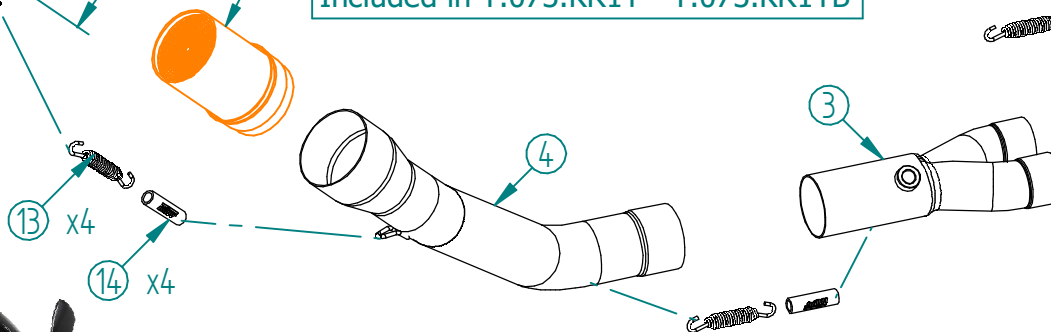

#	DESCRIPTION	PART NUMBER	QTY
1	Collettore #1 / Down pipe #1	9773Y061SEA	1
2	Collettore #2 / Down pipe #2	9773Y061SEB	1
3	Tubo di raccordo / Link pipe	9773Y061SEC	1
4	Tubo di raccordo / Link pipe	9773Y073SED	1
5	Silenziatore / Muffler db killer 50.DK.184.0	SR-1 350	1
6	Dado M8 flangiato / Flanged nut M8	50.73.393.1	1
7	Rondella M8 / Washer M8	50.73.419.1	1
8	Staffa / Bracket	50.55.1260.0	1
9	Rondella in alluminio nera / Black aluminium washer	50.73.221.1	1
10	Vite M8x25 / Screw M8x25	50.73.064.1	1
11	Vite M8 x 16 / Screw M8 x 16	50.73.098.1	2
12	Rondella di sicurezza / Safety washer	50.73.604.1	2
13	Molla media / Mid-size spring	50.73.359.1	4
14	Tubo in gomma per molla / Rubber pipe for spring	50.73.210.1	4

Catalytic Converter
Cod. ACC.045.A1

Optional for Y.073.LR1T - Y.073.LR1TB
Included in Y.073.KR1T - Y.073.KR1TB

APPLICAZIONI / APPLICATIONS			
CODICE / CODE	SILENZIATORE / MUFFLER	NOTE	TUBO / PIPE
Y.073.LR1T	TITANIO (COPPA CARBONIO) / TITANIUM (CARBON CAP)	CATALYTIC CONVERTER	INOX / ST. STEEL
Y.073.LR1TB	TITANIO NERO (COPPA CARBONIO) / BLACK TITANIUM (CARBON CAP)	NOT INCLUDED	
Y.073.KR1T	TITANIO (COPPA CARBONIO) / TITANIUM (CARBON CAP)	CATALYTIC CONVERTER	
Y.073.KR1TB	TITANIO NERO (COPPA CARBONIO) / BLACK TITANIUM (CARBON CAP)	INCLUDED	

OPTIONAL PARTS

Carter in carbonio - Carbon cover
00.73.ACC.070.0