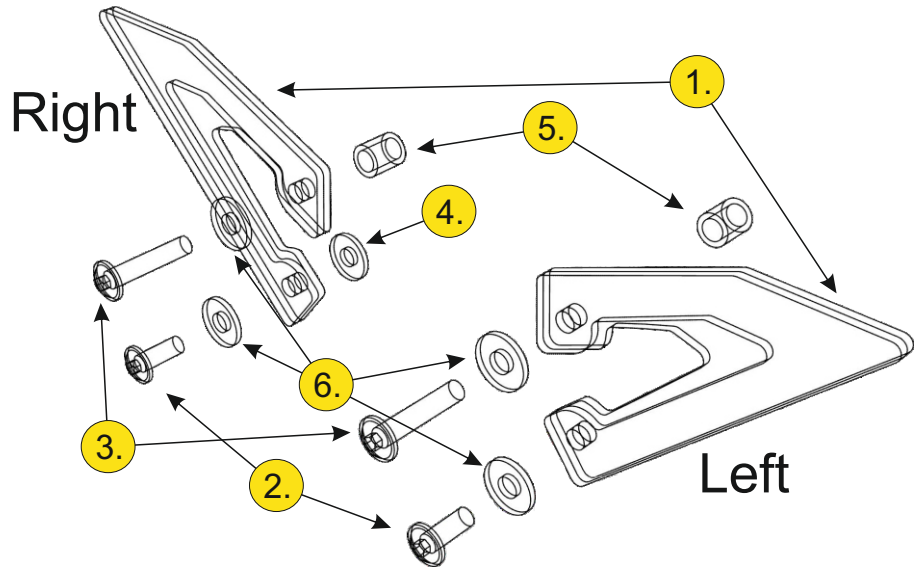

INSTRUCTION

C-RACER
www.c-racer.com

Model	Product	Code
KTM 390/290 Adventure	Rear Guard footrest	RFG-KTM390

CONTENTS

1. 2pcs left & Rear Guard footrest + (Plastic cover in Brack & Orange colors)
2. 2pcs screws M6X15 (allen-round head-washer)
3. 2pcs screws M6X30 (allen-round head-washer)
4. 1pcs washers 6X12
5. 2 pcs adaper 8X12X14
6. 4pcs plastic washers 6X18

The product is for race use only

For any further information please do not hesitate to contact us: Tel.: +30 2108075387 Email: info@c-racer.com

INSTRUCTION

C-RACER
www.c-racer.com

Model	Product	Code
KTM 390/290 Adventure	Rear Guard footrest	RFG-KTM390

CONTENTS

1. 2pcs left & Rear Guard footrest + (Plastic cover in Brack & Orange colors)
2. 2pcs screws M6X15 (allen-round head-washer)
3. 2pcs screws M6X30 (allen-round head-washer)
4. 1pcs washers 6X12
5. 2 pcs adaper 8X12X14
6. 4pcs plastic washers 6X18