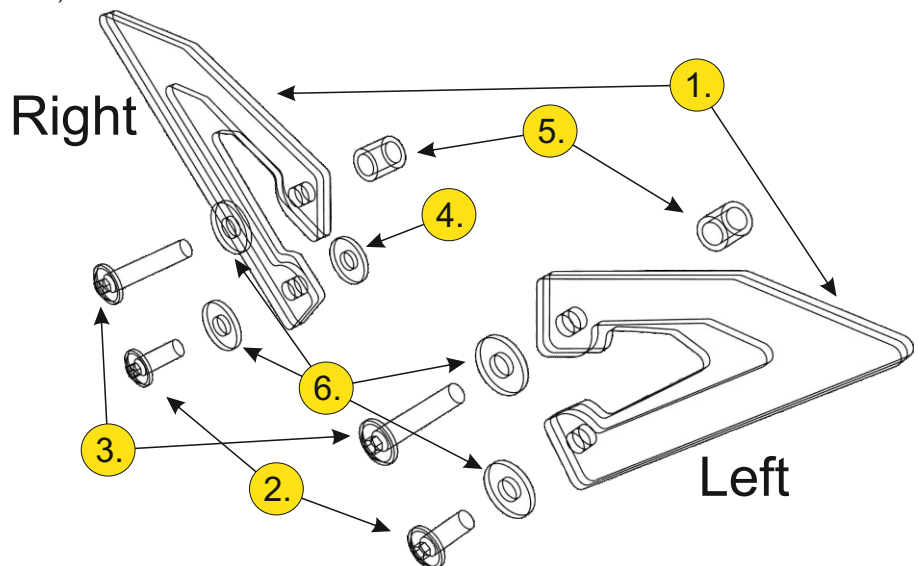

INSTRUCTION

C-RACER
www.c-racer.com

Model	Product	Code
KTM 390/290 Adventure	Rear Guard footrest	RFG-KTM390

CONTENTS

1. 2pcs left & Rear Guard footrest + (Plastic cover in Brack & Orange colors)
2. 2pcs screws M6X15 (allen-round head-washer)
3. 2pcs screws M6X30 (allen-round head-washer)
4. 1pcs washers 6X12
5. 2 pcs adaper 8X12X14
6. 4pcs plastic washers 6X18

The product is for race use only

For any further information please do not hesitate to contact us: Tel.: +30 2108075387 Email: info@c-racer.com

INSTRUCTION

C-RACER
www.c-racer.com

Model	Product	Code
KTM 390/290 Adventure	Rear Guard footrest	RFG-KTM390

CONTENTS

1. 2pcs left & Rear Guard footrest + (Plastic cover in Brack & Orange colors)
2. 2pcs screws M6X15 (allen-round head-washer)
3. 2pcs screws M6X30 (allen-round head-washer)
4. 1pcs washers 6X12
5. 2 pcs adaper 8X12X14
6. 4pcs plastic washers 6X18