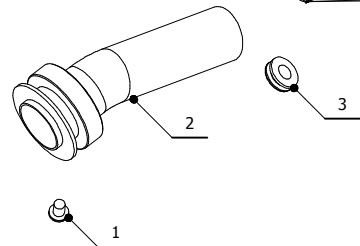

MODEL KYMCO AK550

YEAR 2017 - 2020

LINE SLIP ON

MUFFLER SPEED EDGE

SCHEMATIC

ELENCO PARTI / PARTS LIST

#	QTÀ / QTY	DESCRIZIONE / DESCRIPTION	CODICE / CODE
1	1	Vite M5 x 8 / Screw M5 x 8	50.73.459.1
2	1	DB killer / DB killer	50.DK.090.0
3	1	Tappo in gomma / Rubber stopper	50.73.266.1
4	1	Silenziatore / Muffler	SPEED EDGE 350
5	2	Vite M8 x 16 / Screw M8 x 16	50.73.098.1
6	2	Rondella di sicurezza / Safety washer	50.73.604.1
7	2	Dado M10 flangiato / Flanged nut M10	50.73.332.1
8	2	Rondella in gomma / Rubber washer	50.73.227.1
9	1	Staffa / Bracket	50.SS.1000.0
10	2	Rondella in alluminio nera / Black aluminium washer	50.73.330.1
11	2	Vite M10x45 / Screw M10x45	50.73.888.1
12	1	Tubo di raccordo / Link pipe	97730008SE
13	1	Guarnizione in grafite / Graphite bush	50.72.38.44.28
14	1	Fascetta Ø 44/47 mm / Pipe clamp Ø 44/47 mm	50.FA.006.1
15	2	Distanziale in alluminio / Aluminium spacer	50.SS.108.1
16	1	Molla media / Mid-size spring	50.73.359.1
17	1	Tubo in gomma per molla / Rubber pipe for spring	50.73.210.1

APPLICAZIONI / APPLICATIONS

CODICE / CODE	SILENZIATORE / MUFFLER	LOGO	TUBO / PIPE	NOTE
O.008.LRB	STEEL BLACK	LASER	INOX / ST. STEEL	CATALYTIC CONVERTER NOT INCLUDED
O.008.KRB	STEEL BLACK	LASER	INOX / ST. STEEL	CATALYTIC CONVERTER INCLUDED