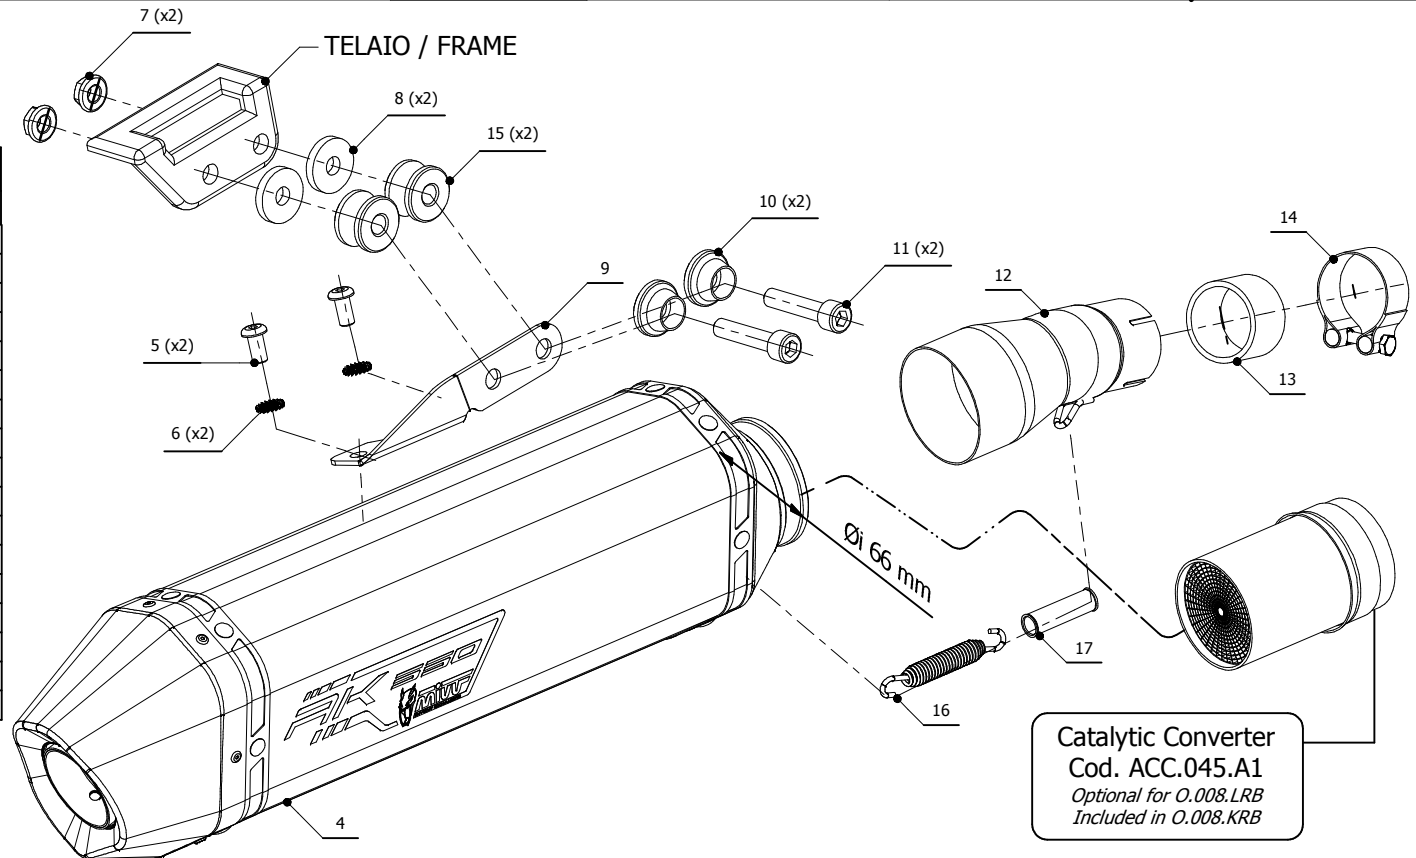

MODEL KYMCO AK550

YEAR 2017 - 2020

LINE SLIP ON

MUFFLER SPEED EDGE

SCHEMATIC

ELENCO PARTI / PARTS LIST

#	QTÀ / QTY	DESCRIZIONE / DESCRIPTION	CODICE / CODE
1	1	Vite M5 x 8 / Screw M5 x 8	50.73.459.1
2	1	DB killer / DB killer	50.DK.090.0
3	1	Tappo in gomma / Rubber stopper	50.73.266.1
4	1	Silenziatore / Muffler	SPEED EDGE 350
5	2	Vite M8 x 16 / Screw M8 x 16	50.73.098.1
6	2	Rondella di sicurezza / Safety washer	50.73.604.1
7	2	Dado M10 flangiato / Flanged nut M10	50.73.332.1
8	2	Rondella in gomma / Rubber washer	50.73.227.1
9	1	Staffa / Bracket	50.SS.1000.0
10	2	Rondella in alluminio nera / Black aluminium washer	50.73.330.1
11	2	Vite M10x45 / Screw M10x45	50.73.888.1
12	1	Tubo di raccordo / Link pipe	97730008SE
13	1	Guarnizione in grafite / Graphite bush	50.72.38.44.28
14	1	Fascetta Ø 44/47 mm / Pipe clamp Ø 44/47 mm	50.FA.006.1
15	2	Distanziale in alluminio / Aluminium spacer	50.SS.108.1
16	1	Molla media / Mid-size spring	50.73.359.1
17	1	Tubo in gomma per molla / Rubber pipe for spring	50.73.210.1

APPLICAZIONI / APPLICATIONS

CODICE / CODE	SILENZIATORE / MUFFLER	LOGO	TUBO / PIPE	NOTE
O.008.LRB	STEEL BLACK	LASER	INOX / ST. STEEL	CATALYTIC CONVERTER NOT INCLUDED
O.008.KRB	STEEL BLACK	LASER	INOX / ST. STEEL	CATALYTIC CONVERTER INCLUDED