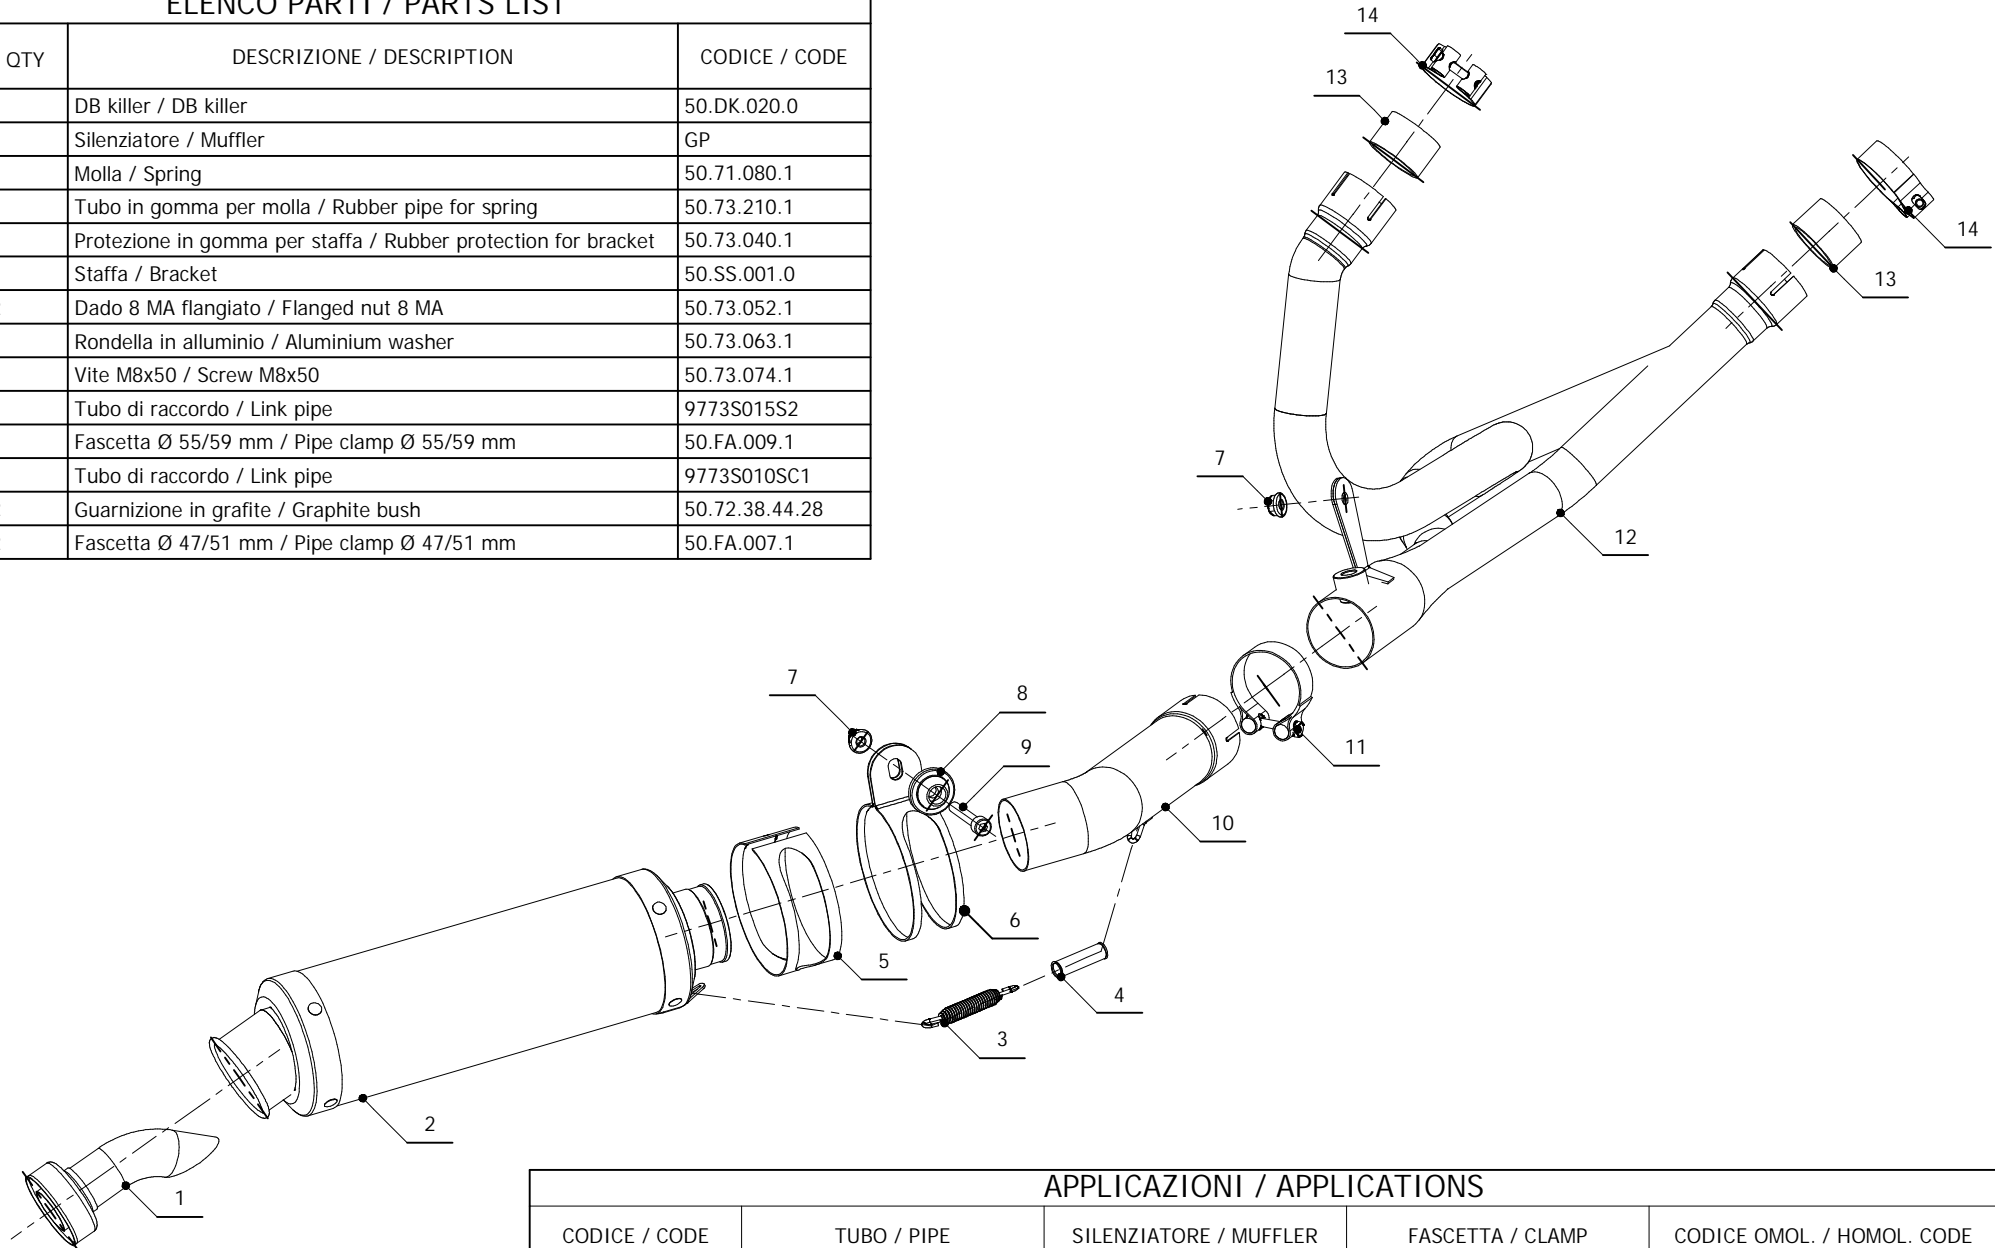

MODEL SUZUKI SV 650

YEAR 2004 -->

LINE SPORT

MUFFLER GP

SCHEMATIC

ELENCO PARTI / PARTS LIST

#	QTÀ / QTY	DESCRIZIONE / DESCRIPTION	CODICE / CODE
1	1	DB killer / DB killer	50.DK.020.0
2	1	Silenziatore / Muffler	GP
3	1	Molla / Spring	50.71.080.1
4	1	Tubo in gomma per molla / Rubber pipe for spring	50.73.210.1
5	1	Protezione in gomma per staffa / Rubber protection for bracket	50.73.040.1
6	1	Staffa / Bracket	50.SS.001.0
7	2	Dado 8 MA flangiato / Flanged nut 8 MA	50.73.052.1
8	1	Rondella in alluminio / Aluminium washer	50.73.063.1
9	1	Vite M8x50 / Screw M8x50	50.73.074.1
10	1	Tubo di raccordo / Link pipe	9773S015S2
11	1	Fascetta Ø 55/59 mm / Pipe clamp Ø 55/59 mm	50.FA.009.1
12	1	Tubo di raccordo / Link pipe	9773S010SC1
13	2	Guarnizione in grafite / Graphite bush	50.72.38.44.28
14	2	Fascetta Ø 47/51 mm / Pipe clamp Ø 47/51 mm	50.FA.007.1

APPLICAZIONI / APPLICATIONS

CODICE / CODE	TUBO / PIPE	SILENZIATORE / MUFFLER	FASCETTA / CLAMP	CODICE OMOL. / HOMOL. CODE
S.015.L2S	INOX / STAINLESS STEEL	CARBONIO / CARBON FIBER	INOX / STAINLESS STEEL	ME022 e9 1214
S.015.L6S	INOX / STAINLESS STEEL	TITANIO / TITANIUM	INOX / STAINLESS STEEL	ME022 e9 1214