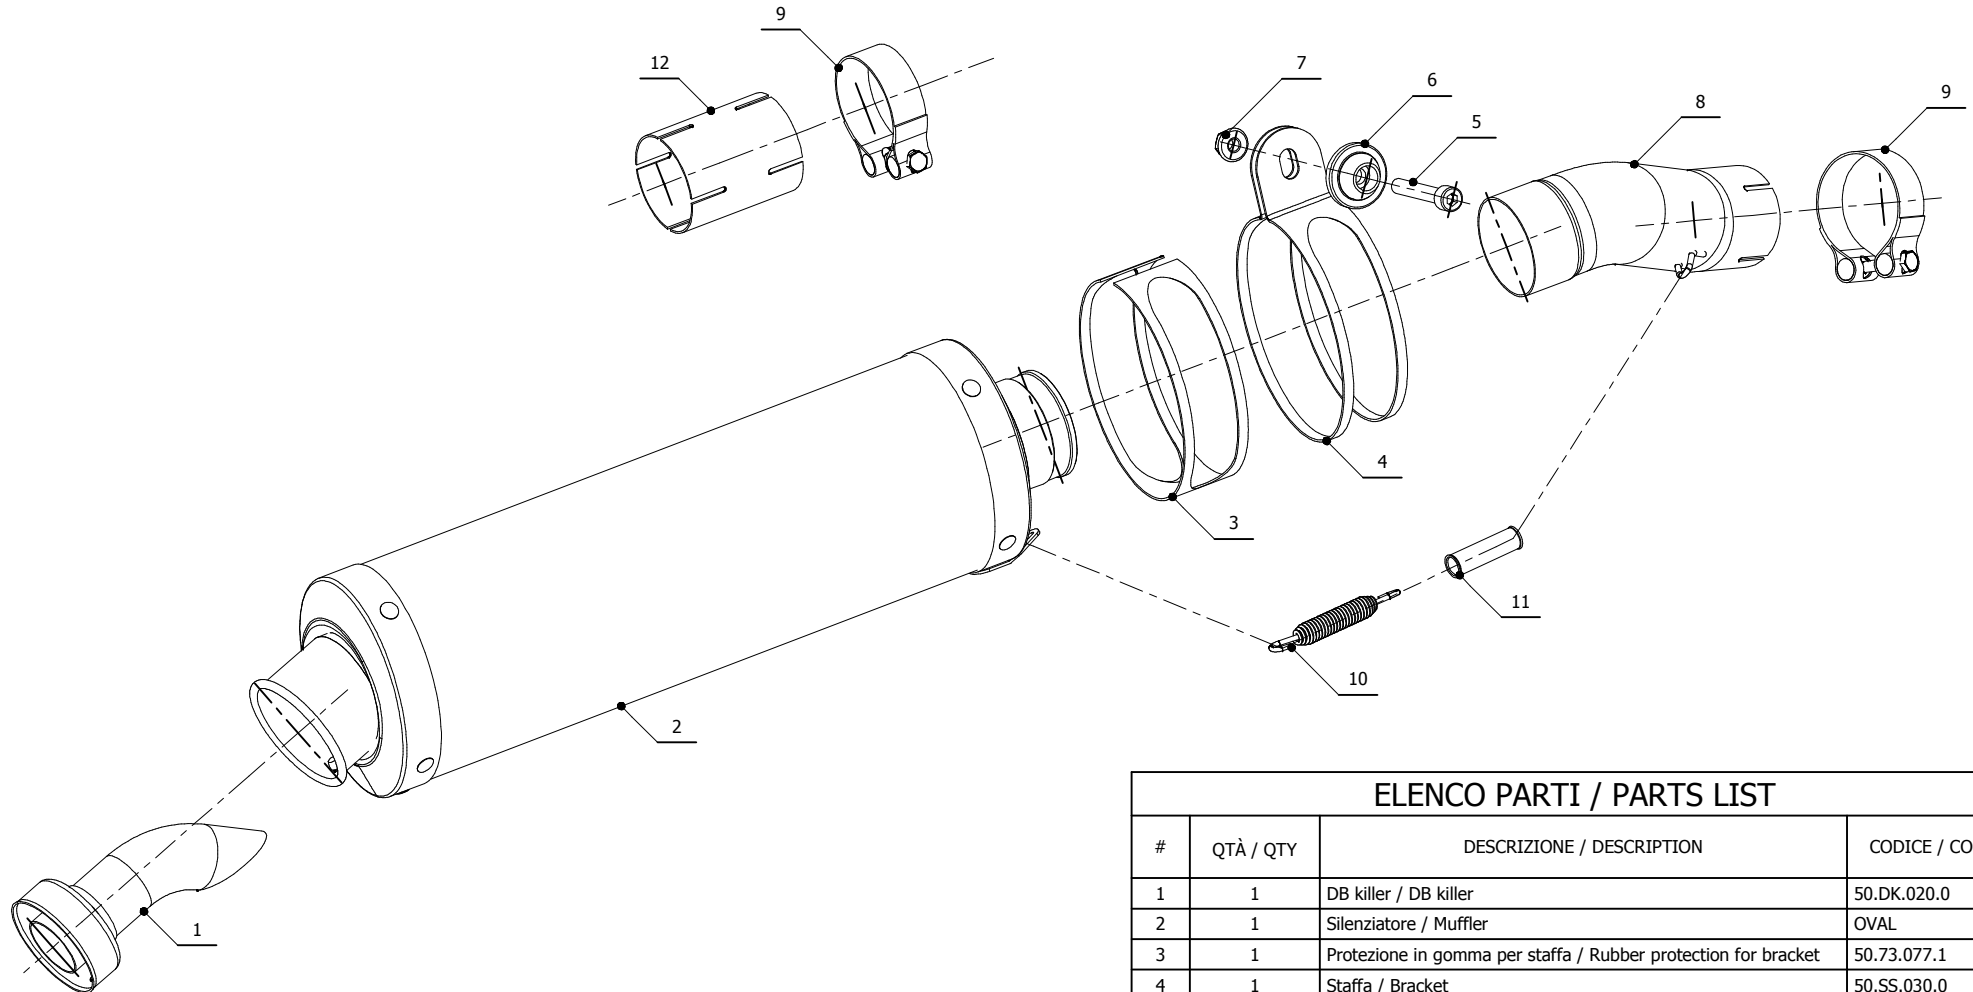

MODEL SUZUKI SV 650

YEAR 1999-2002

LINE SPORT

MUFFLER OVAL

SCHEMATIC

ELENCO PARTI / PARTS LIST

#	QTÀ / QTY	DESCRIZIONE / DESCRIPTION	CODICE / CODE
1	1	DB killer / DB killer	50.DK.020.0
2	1	Silenziatore / Muffler	OVAL
3	1	Protezione in gomma per staffa / Rubber protection for bracket	50.73.077.1
4	1	Staffa / Bracket	50.SS.030.0
5	1	Vite M8x50 / Screw M8x50	50.73.074.1
6	1	Rondella in alluminio / Aluminium washer	50.73.063.1
7	1	Dado 8 MA flangiato / Flanged nut 8 MA	50.73.052.1
8	1	Tubo di raccordo / Link pipe	9773S004S2
9	2	Fascetta Ø 56/59 mm / Pipe clamp Ø 56/59 mm	50.FA.009.1
10	1	Molla / Spring	50.71.080.1
11	1	Tubo in gomma per molla / Rubber pipe for spring	50.73.210.1
12	1	Manicotto / Connecting sockets	50.MS.010.0

APPLICAZIONI / APPLICATIONS

CODICE / CODE	TUBO / PIPE	SILENZIATORE / MUFFLER	FASCETTA / CLAMP	CODICE OMOL. / HOMOL. CODE
S.004.LX1	INOX / ST. STEEL	INOX / ST. STEEL	INOX / ST. STEEL	ME001 e1 0312