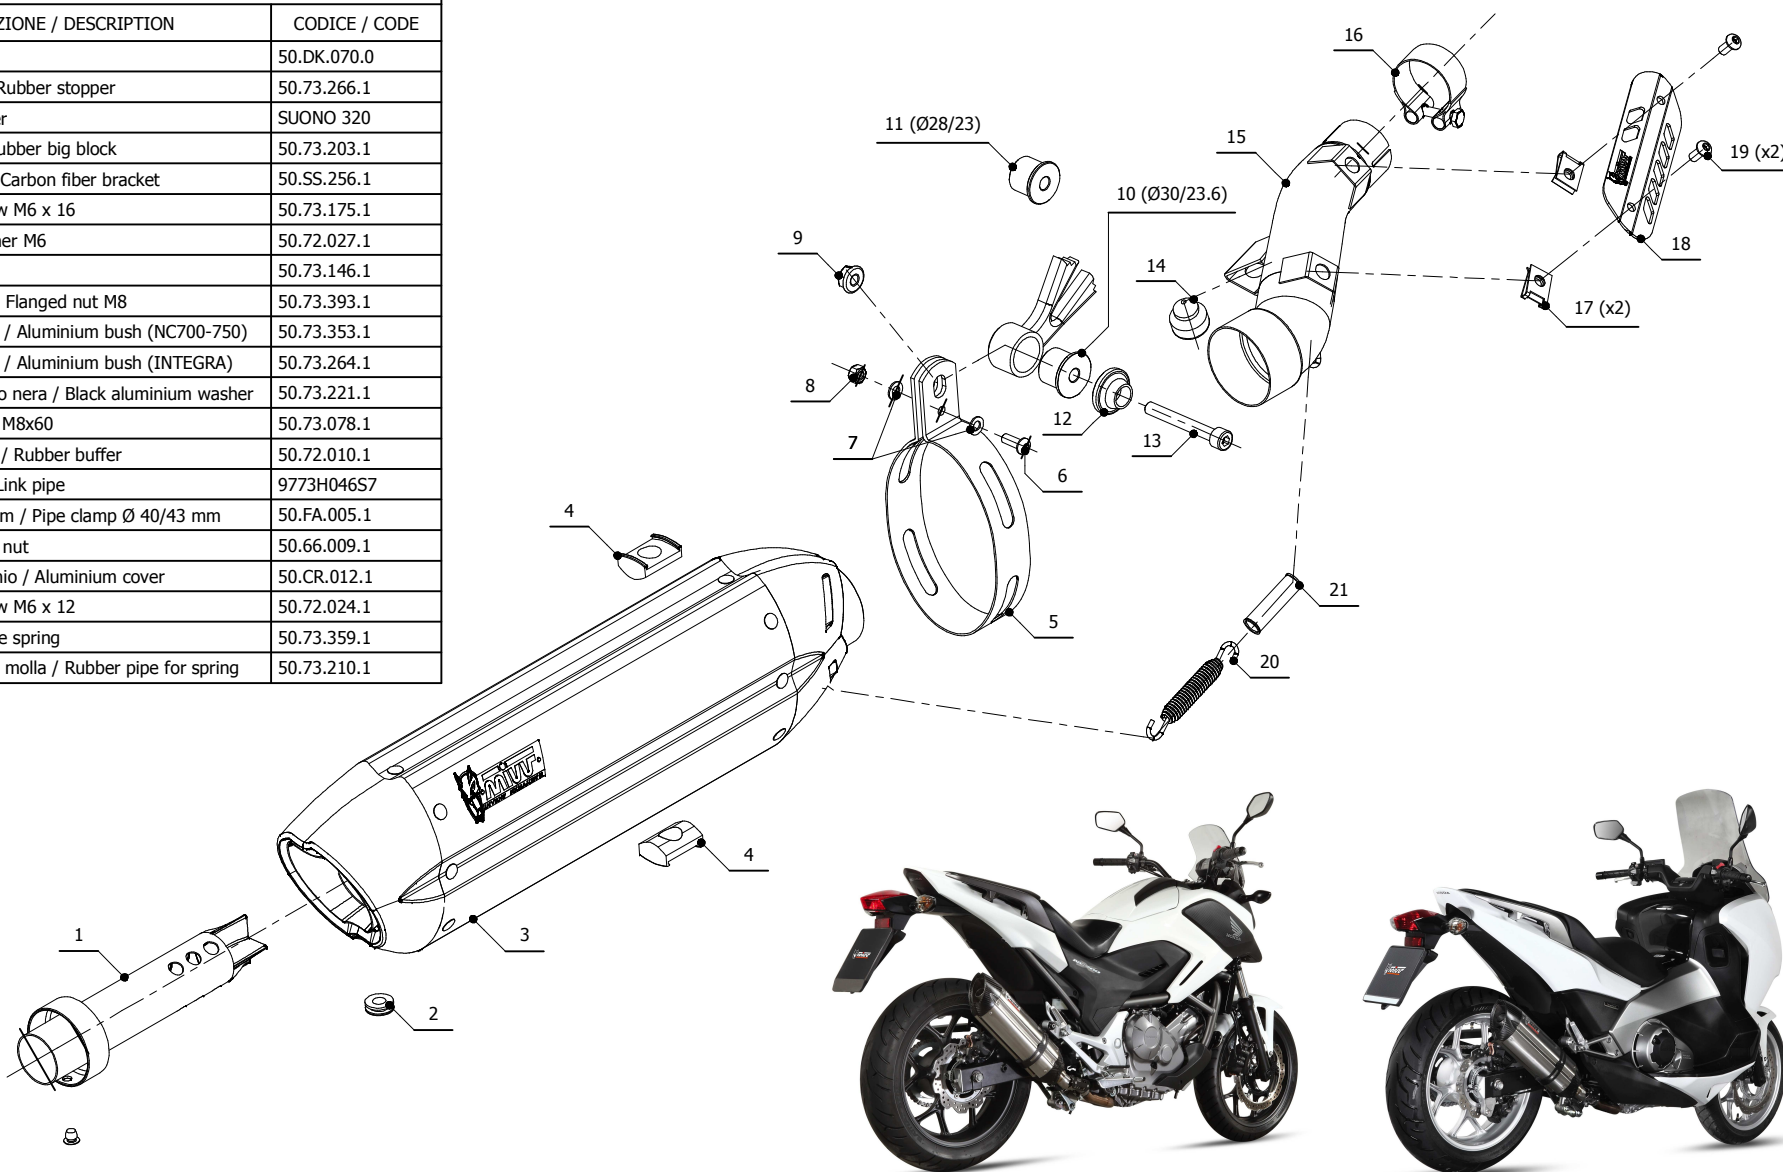

MODEL
 HONDA INTEGRA 700 2012
 HONDA INTEGRA 750 2014
 HONDA NC 700 S/X 2012
 HONDA NC 750 S/X 2014

LINE SPORT

MUFFLER SUONO

SCHEMATIC

ELENCO PARTI / PARTS LIST

#	QTÀ / QTY	DESCRIZIONE / DESCRIPTION	CODICE / CODE
1	1	DB killer / DB killer	50.DK.070.0
2	1	Tappo in gomma / Rubber stopper	50.73.266.1
3	1	Silenziatore / Muffler	SUONO 320
4	2	Tassello grande / Rubber big block	50.73.203.1
5	1	Staffa in carbonio / Carbon fiber bracket	50.SS.256.1
6	1	Vite M6 x 16 / Screw M6 x 16	50.73.175.1
7	2	Rondella M6 / Washer M6	50.72.027.1
8	1	Dado M6 / Nut M6	50.73.146.1
9	1	Dado M8 flangiato / Flanged nut M8	50.73.393.1
10	1	Bussola in alluminio / Aluminium bush (NC700-750)	50.73.353.1
11	1	Bussola in alluminio / Aluminium bush (INTEGRA)	50.73.264.1
12	1	Rondella in alluminio nera / Black aluminium washer	50.73.221.1
13	1	Vite M8x60 / Screw M8x60	50.73.078.1
14	1	Gommino paracolpi / Rubber buffer	50.72.010.1
15	1	Tubo di raccordo / Link pipe	9773H046S7
16	1	Fascetta Ø 40/43 mm / Pipe clamp Ø 40/43 mm	50.FA.005.1
17	2	Dado rapido / Cage nut	50.66.009.1
18	1	Copertura in alluminio / Aluminium cover	50.CR.012.1
19	2	Vite M6 x 12 / Screw M6 x 12	50.72.024.1
20	1	Molla media / Middle spring	50.73.359.1
21	1	Tubo in gomma per molla / Rubber pipe for spring	50.73.210.1

APPLICAZIONI / APPLICATIONS

CODICE / CODE	TUBO / PIPE	SILENZIATORE / MUFFLER	FASCETTA / CLAMP	CODICE OMOL. / HOMOL. CODE
H.046.L7	INOX / ST. STEEL	INOX (COPPE CARBONIO) / ST. STEEL (CARBON CAPS)	CARBONIO / CARBON FIBER	ME008 e9 1176
H.046.L9	INOX / ST. STEEL	STEEL BLACK	CARBONIO / CARBON FIBER	ME008 e9 1176