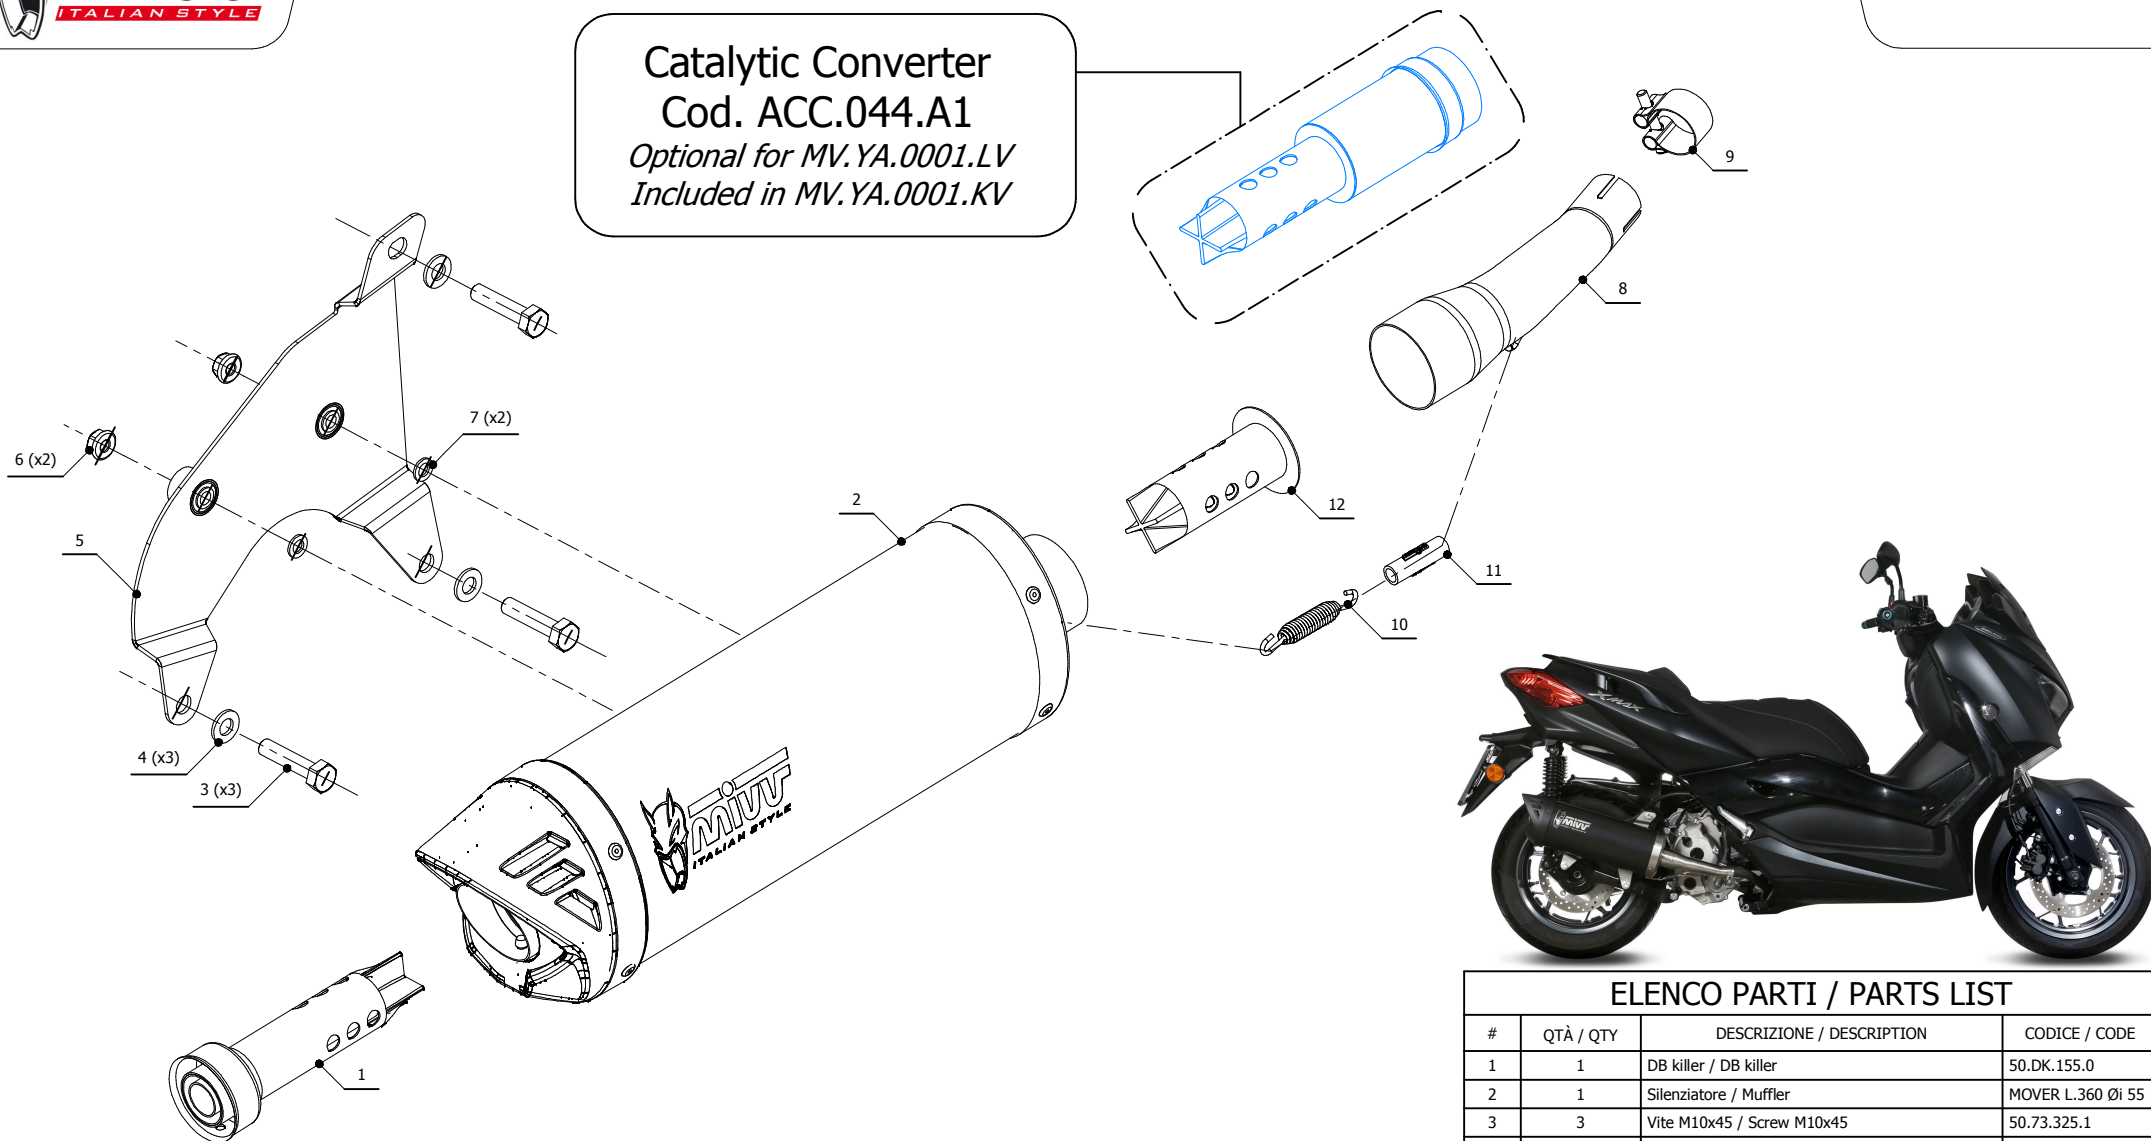

**Catalytic Converter**  
**Cod. ACC.044.A1**  
*Optional for MV.YA.0001.LV*  
*Included in MV.YA.0001.KV*

### ELENCO PARTI / PARTS LIST

#	QTÀ / QTY	DESCRIZIONE / DESCRIPTION	CODICE / CODE
1	1	DB killer / DB killer	50.DK.155.0
2	1	Silenziatore / Muffler	MOVER L.360 Øi 55
3	3	Vite M10x45 / Screw M10x45	50.73.325.1
4	3	Rondella M10 / Washer M10	50.73.013.1
5	1	Staffa Mover / Mover bracket	50.SS.1190.0
6	2	Dado M8 flangiato / Flanged nut M8	50.73.393.1
7	2	Rondella M8 / Washer M8	50.73.270.1
8	1	Tubo di raccordo / Link pipe	97MVYA0001LV
9	1	Fascetta Ø 31/34 mm / Pipe clamp Ø 31/34 mm	50.FA.001.1
10	1	Molla media / Mid-size spring	50.73.359.1
11	1	Gommino per molla / Rubber for spring	50.73.210.1
12	1	Db Killer / DB killer	50.DK.081.0