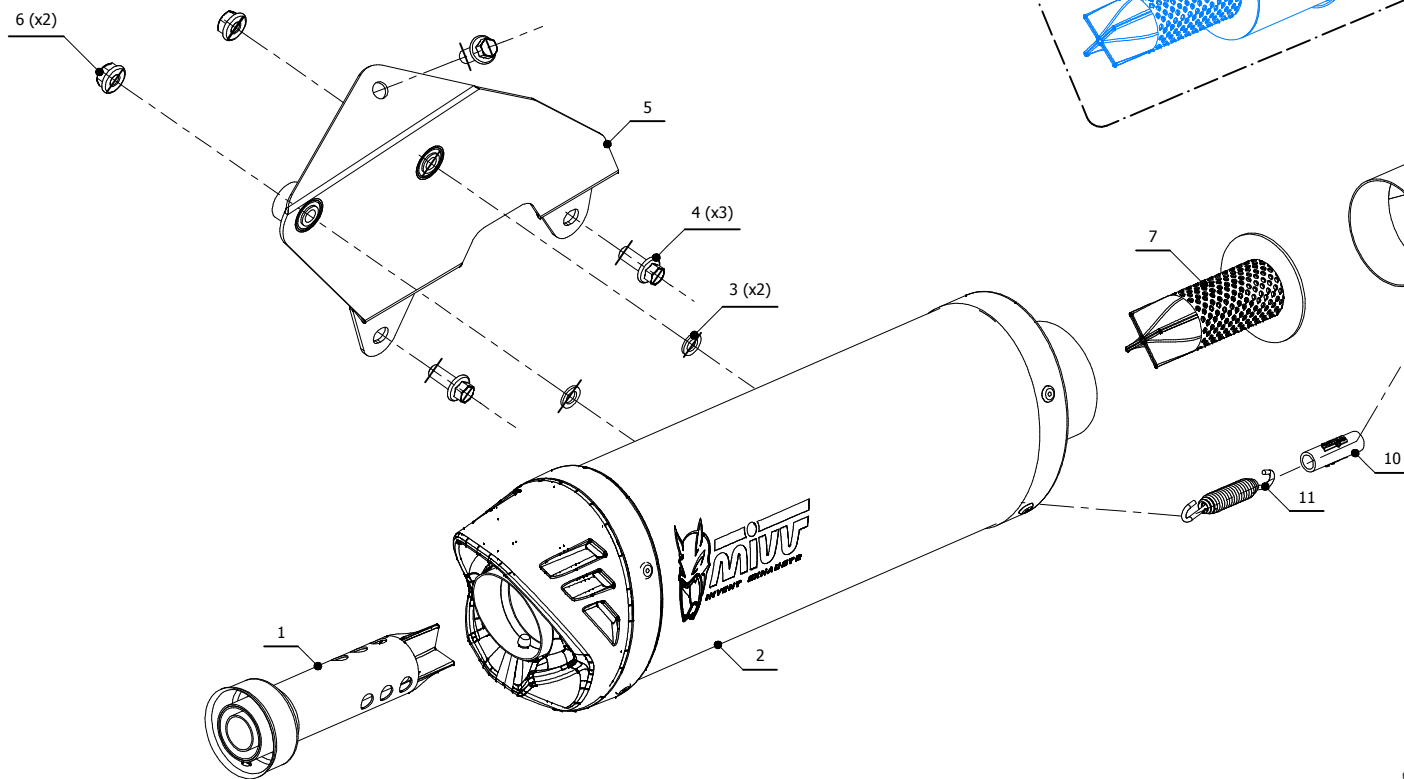

ELENCO PARTI / PARTS LIST

#	QTÀ / QTY	DESCRIZIONE / DESCRIPTION	CODICE / CODE
1	1	DB killer / DB killer	50.DK.155.0
2	1	Silenziatore / Muffler	MOVER L.360 Ø 66
3	2	Rondella M8 / Washer M8	50.73.270.1
4	3	Vite M8x20 / Screw M8x20	50.73.648.1
5	1	Staffa Mover / Mover bracket	50.SS.1204.0
6	2	Dado M8 flangiato / Flanged nut M8	50.73.393.1
7	1	Db Killer forato / Drilled DB killer	50.DK.126.0
8	1	Tubo di raccordo / Link pipe	9773S053SE
9	1	Fascetta Ø 36/39 mm / Pipe clamp Ø 36/39 mm	50.FA.002.1
10	1	Gommino per molla / Rubber for spring	50.73.210.1
11	1	Molla media / Mid-size spring	50.73.359.1

Catalytic Converter
Cod. ACC.046.A1
Optional for MV.SU.0001.LV
Included in MV.SU.0001.KV

APPLICAZIONI / APPLICATIONS

CODICE / CODE	SILENZIATORE / MUFFLER	TUBO / PIPE	NOTE
MV.SU.0001.LV	BLACK	INOX / ST. STEEL	CATALYTIC CONVERTER NOT INCLUDED
MV.SU.0001.KV	BLACK	INOX / ST. STEEL	CATALYTIC CONVERTER INCLUDED