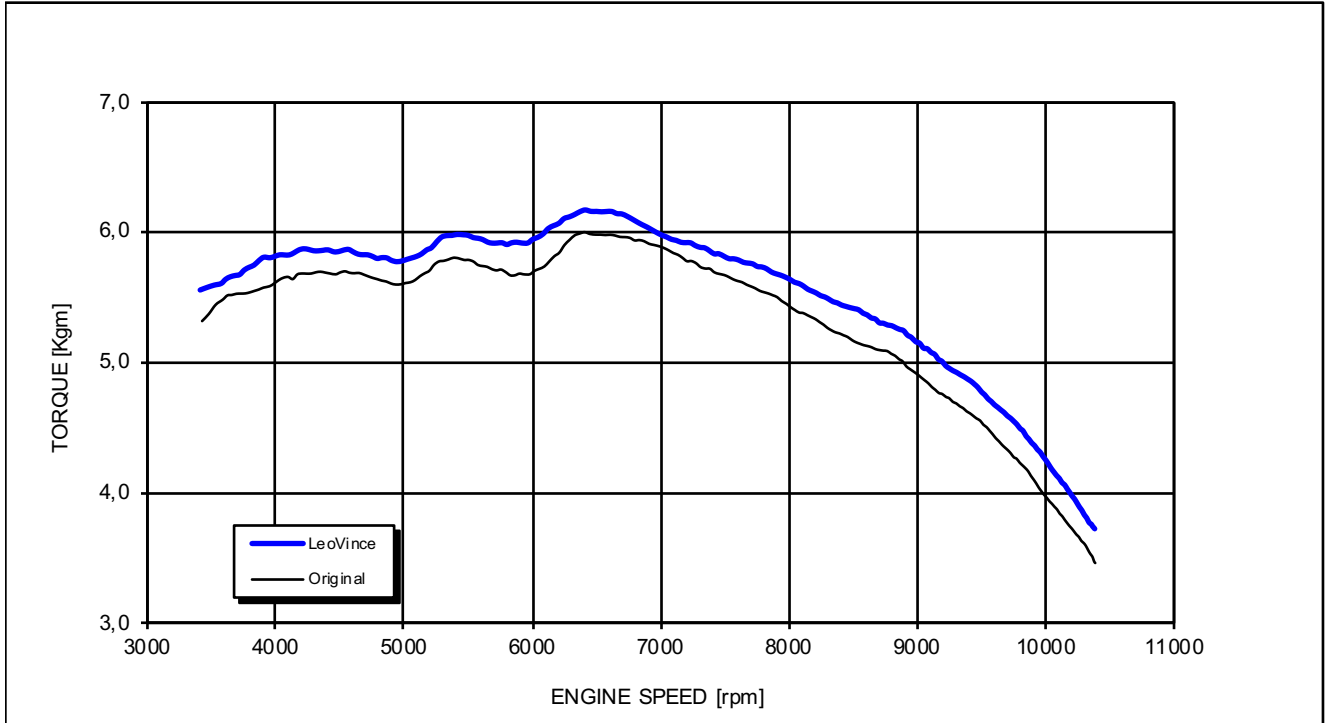

YAMAHA TÉNÉRÉ 700

*Racing Configuration

Test conditions:

997 mBar
19 °C

Reference conditions:

1013 mBar
20 °C