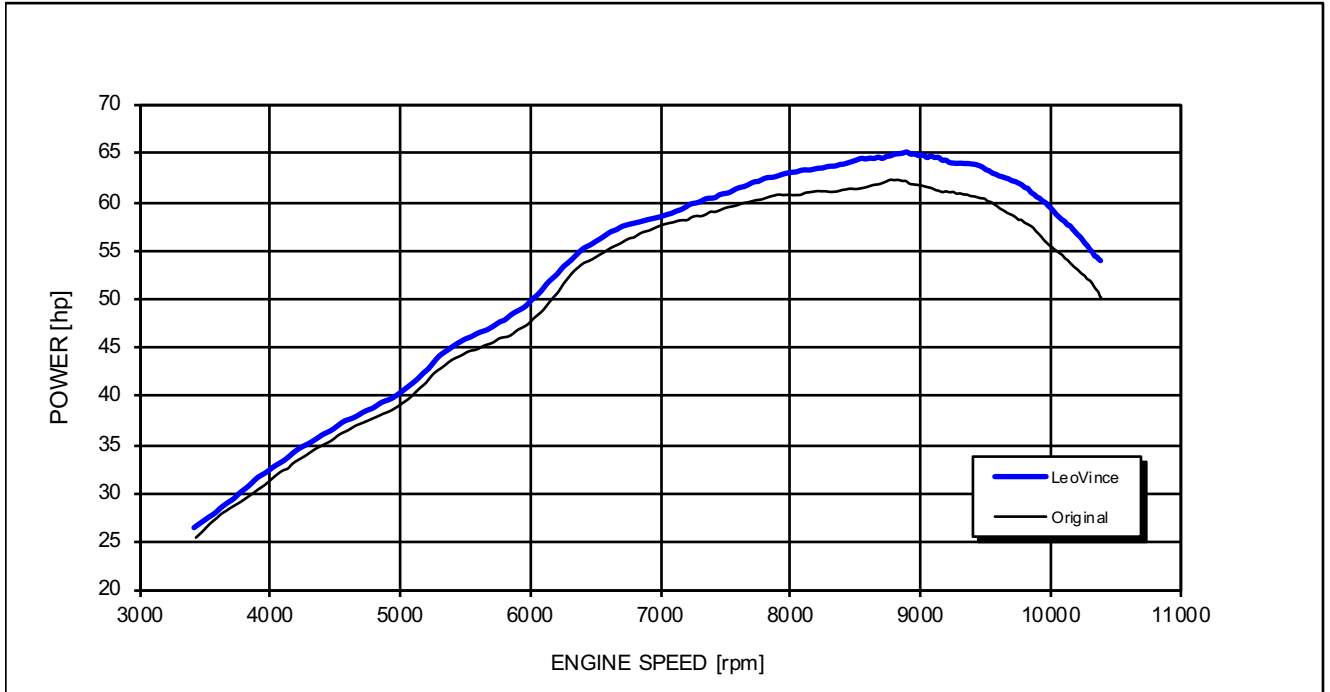

YAMAHA TÉNÉRÉ 700

*Racing Configuration

Test conditions:

997 mBar
19 °C

Reference conditions:

1013 mBar
20 °C