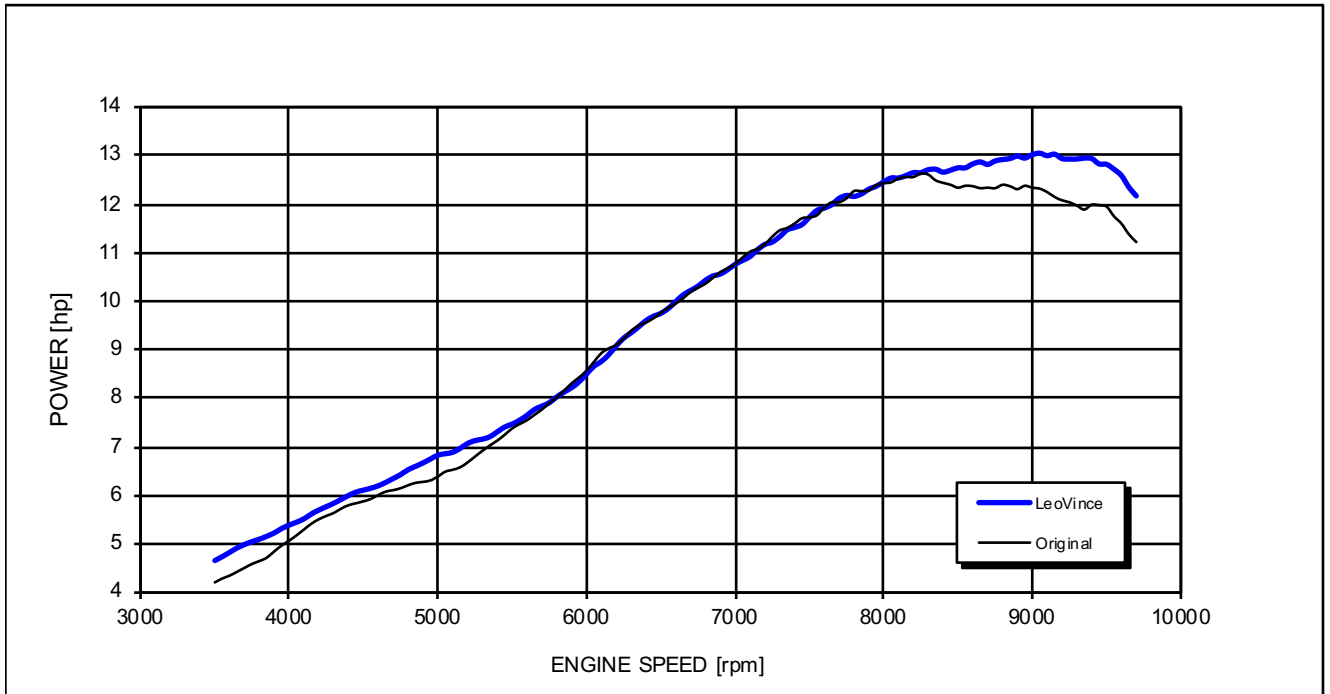

YAMAHA YZF-R125

Test conditions:

997 mBar
19 °C

Reference conditions:

1013 mBar
20 °C