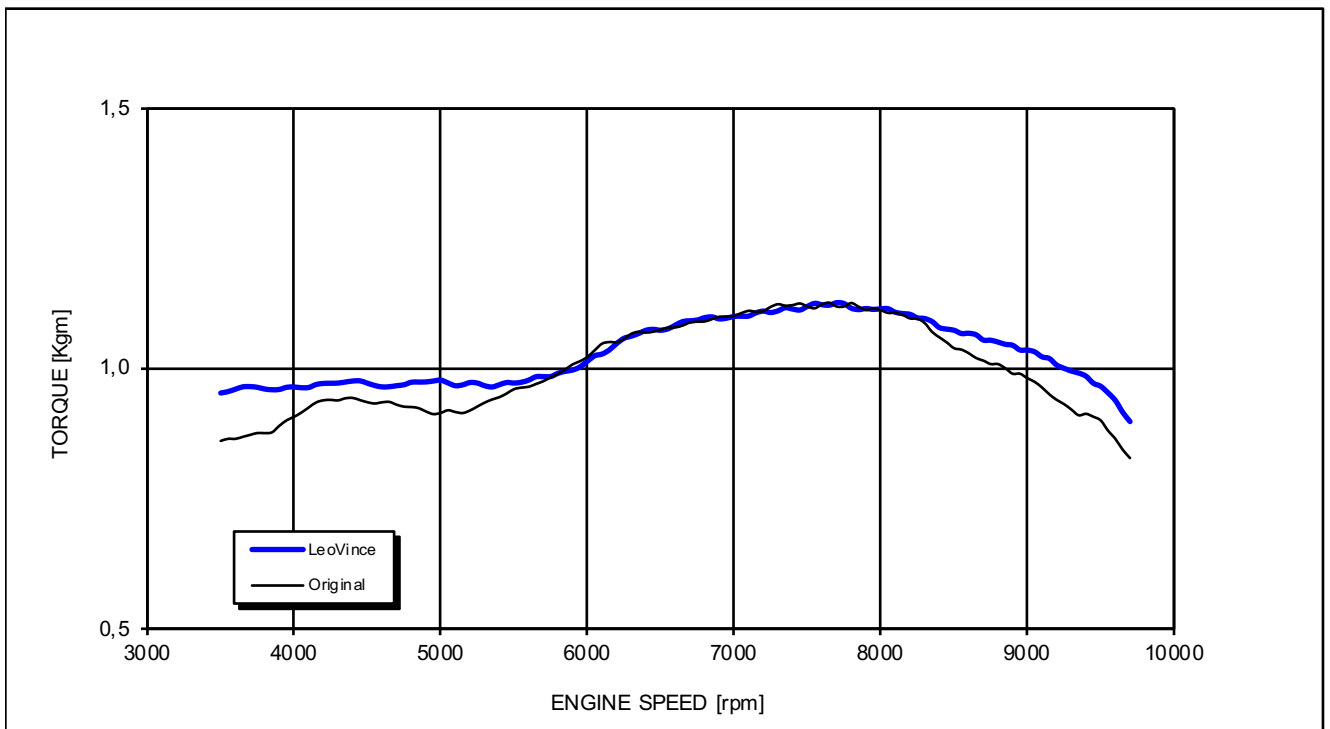

YAMAHA YZF-R125

Test conditions:

997 mBar
19 °C

Reference conditions:

1013 mBar
20 °C