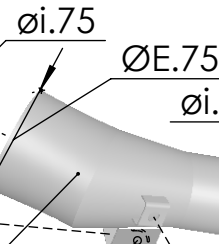

Socket Allen Cap  
Screw M8x50  
P/N:200461

Short Spring w/Rubber kit  
P/N:303949001

Pipe N°1436 S/S  
P/N:3015307201

Spring Holder  
is hidden by the bracket

U-Type Metal Clip  
Self-Tapping Screw Retainer M5  
P/N:204555

Hex Socket Button Head  
Cap Screw M6x14  
P/N:204643

S.S. Plain Washer  
M6.4 x 14  
P/N:205833

Gaskets 14 x 5,9 x 1,5  
P/N:206367 (2pcs)

Pipe Clamp  
P/N:300051530

**DO NOT USE**  
original bushing

Gaskets 14 x 4,9 x 1,5  
P/N:200371 (2pcs)

S.S. Plain Washer  
M5 x 15  
P/N:406580

Hex Socket Button Head  
Cap Screw M5x12  
P/N:201031

Carbon Heat Shield  
P/N:0815307001