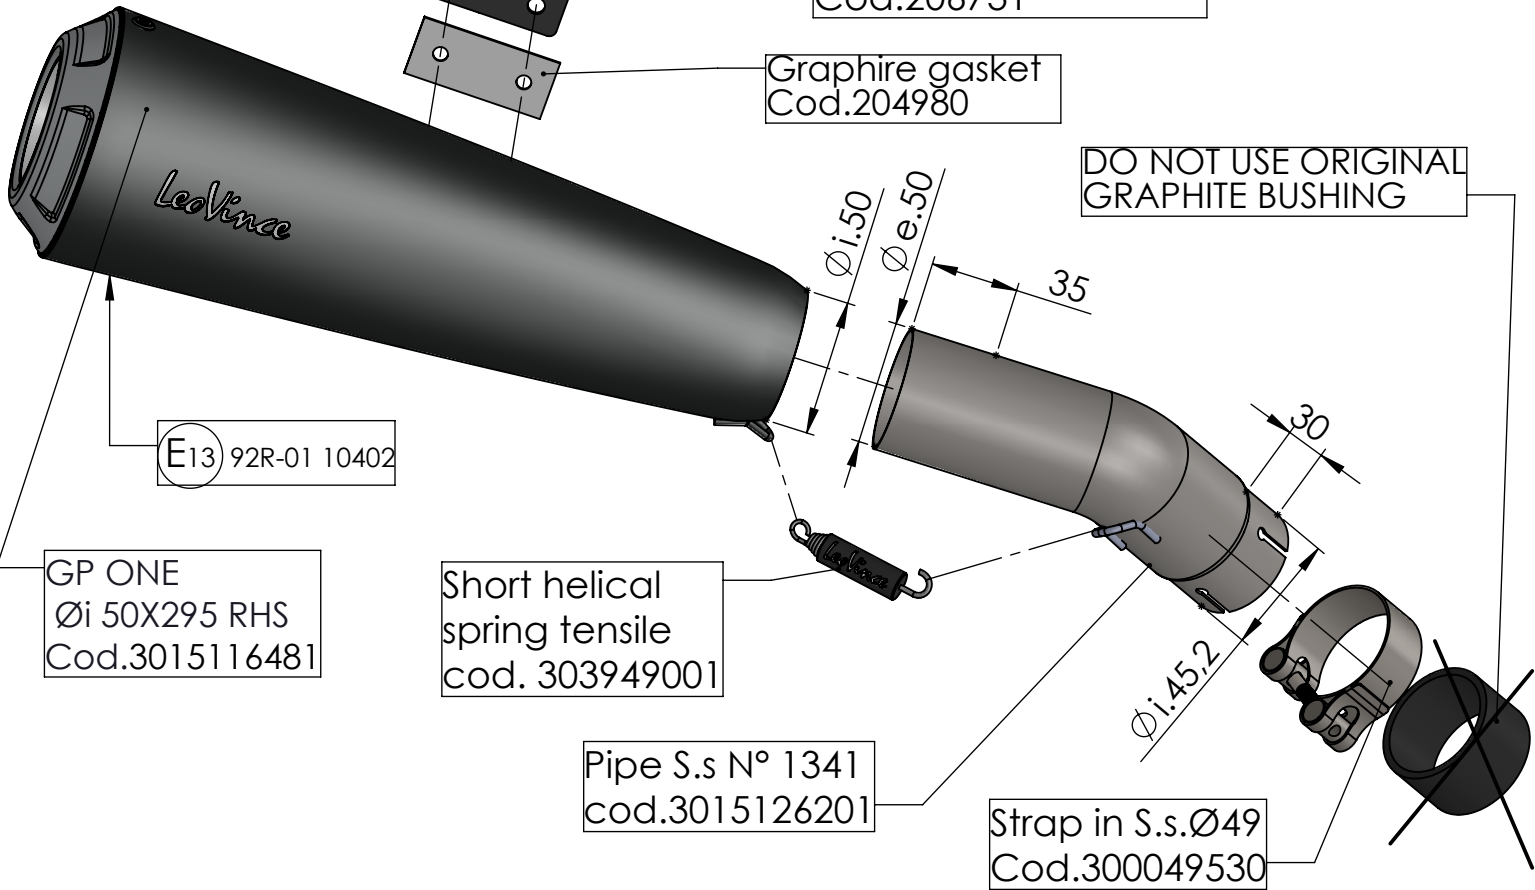

**N.B.:**  
**IT IS NECESSARY TO**  
**REMOVE THE ORIGINAL**  
**SILENCER BRACKET**

2x Screw M6X16  
 T.E. Cod.204985

S.s black Bracket  
 Prod.Cod.3015126502  
 Purch.Cod.206666

BIKE'S FRAME

2x Allen screw M8X12  
 Cod.206731

Graphite gasket  
 Cod.204980

DO NOT USE ORIGINAL  
 GRAPHITE BUSHING

**ART. 15126**

HUSQVARNA VITPILEN - SVARTPILEN 401

SLIP-ON - GP ONE - STAINLESS STEEL - APPROVED