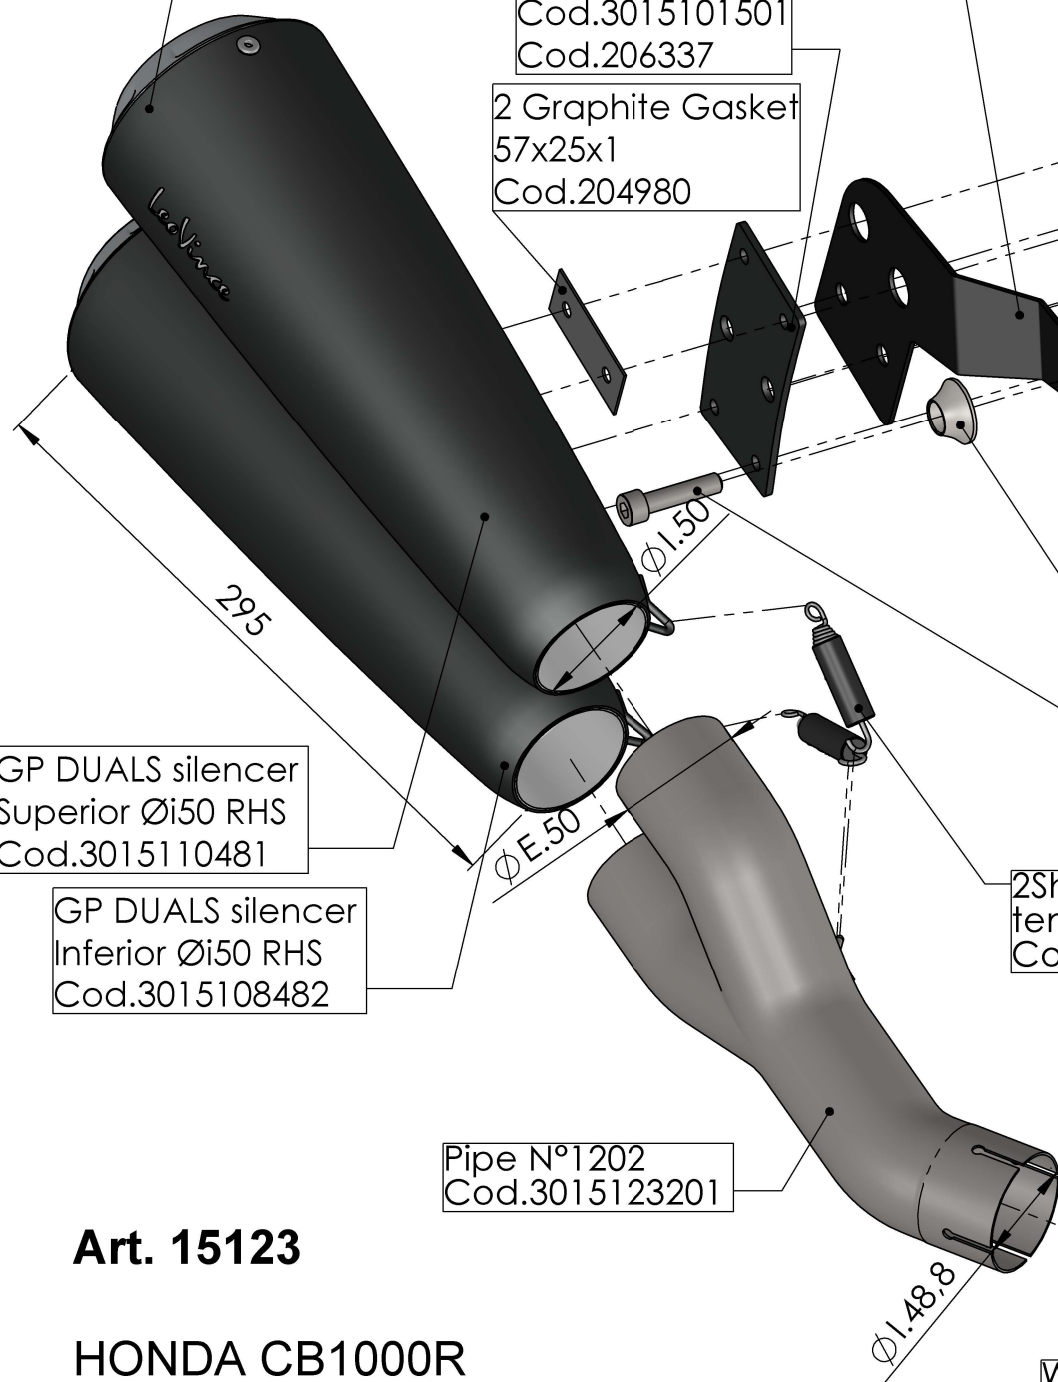

2 Db-killer \varnothing 22 mm
Cod.303430802

2 Allen screw M8X16
T.C.E.I. Z.B.
Cod.206008

S.s. Bracket
Cod.3015123501
Cod.206450

Knurled collar nut
M8 Cod.200298

E13 92R - 01 10390

S.s bracket
Cod.3015101501
Cod.206337

2 Graphite Gasket
57x25x1
Cod.204980

4 Allen screw M6X16
T.C.E.I. Z.B.
Cod.204985

Aluminium spacer
 \varnothing 27X8,5X11
Cod. 204321

Allen screw M8X35
T.C.E.I. Z.B.
Cod.200993

2 Short helical spring
tensile
Cod.303949001

Strap in stainless
steel \varnothing 51
Cod.300051530

Pipe N°1202
Cod.3015123201

WARNING: Remove original
Graphite bushing

GP DUALS silencer
Superior \varnothing i50 RHS
Cod.3015110481

GP DUALS silencer
Inferior \varnothing i50 RHS
Cod.3015108482

Art. 15123

HONDA CB1000R

SLIP-ON - GP DUALS - APPROVED