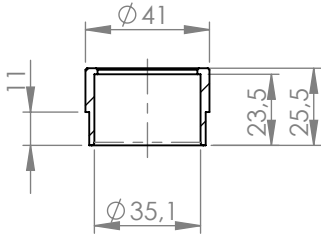

Bushing
Cod.206060

VIEW "B"

Flange "158A"
Cod.206061

N°2 Db-Killer
Ø22 Cod.
303430803

N°2 Plain washer
8x17 Cod.200294

N°2 Allen screw
M8X25 T.B.E.I.
Cod.400384

N°2 Graphyte
Gasket Cod.204980

Stainless steel Bracket
Cod.3015101501

OPTIONAL
"5683"

Superior silencer
GP duals Øi 50 RIGHT
Cod.3015110481

Inferior silencer
GP duals Øi 50 RIGHT
Cod.3015108482

Pipe - stainless steel
Cod.3015113203

Plain washer
8x17
Cod.200294

Pipe - stainless steel
Cod.3015113201