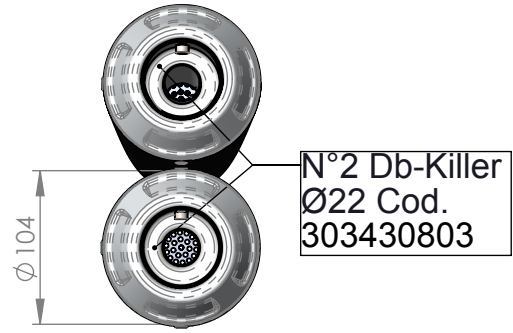

Bushing
Cod.206060

VIEW "B"

Flange "158A"
Cod.206061

N°2 Db-Killer
Ø22 Cod.
303430803

N°2 Plain washer
8x17 Cod.200294

N°2 Allen screw
M8X25 T.B.E.I.
Cod.400384

N°2 Graphyte
Gasket Cod.204980

Stainless steel Bracket
Cod.3015101501

Alluminium Bracket
Purch.Cod.206359
Prod. Cod.3015113501

N°2 Knurled collar screw
M8X16 T.E.
Cod.206008

N°4 Knurled collar
screw M6X16 T.E.
Cod.204985

Allen screw
M8X40 T.C.E.I.
Cod.200993

Knurled collar
nut M8
Cod.200298

OPTIONAL
"5683"

Superior silencer
GP duals Øi 50 RIGHT
Cod.3015110481

Inferior silencer
GP duals Øi 50 RIGHT
Cod.3015108482

Pipe - stainless steel
Cod.3015113203

Plain washer
8x17
Cod.200294

Pipe - stainless steel
Cod.3015113201

N°7 Short helical spring
tensile
Cod.303949001

Pipe DX stainless s.
Cod.308579202

Pipe SX stainless s.
Cod.308579201

Art. 15113

KAWASAKI Z650 - NINJA 650

Full Sistem 2/1 "GP DUALS"