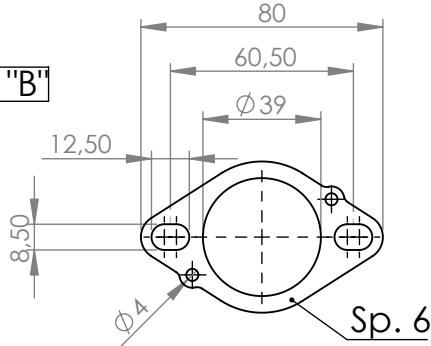

Bushing
Cod.206060

VIEW "B"

Flange "158A"
Cod.206061

N°2 Db-Killer
Ø22 Cod.
303430803

N°2 Plain washer
8x17 Cod.200294

N°2 Allen screw
M8X25 T.B.E.I.
Cod.400384

N°2 Graphyte
Gasket Cod.204980

Stainless steel Bracket
Cod.3015101501

OPTIONAL
"5683"

Superior silencer
GP duals Øi 50 RIGHT
Cod.3015110481

Inferior silencer
GP duals Øi 50 RIGHT
Cod.3015108482

Pipe - stainless steel
Cod.3015113203

Plain washer
8x17
Cod.200294

Pipe - stainless steel
Cod.3015113201