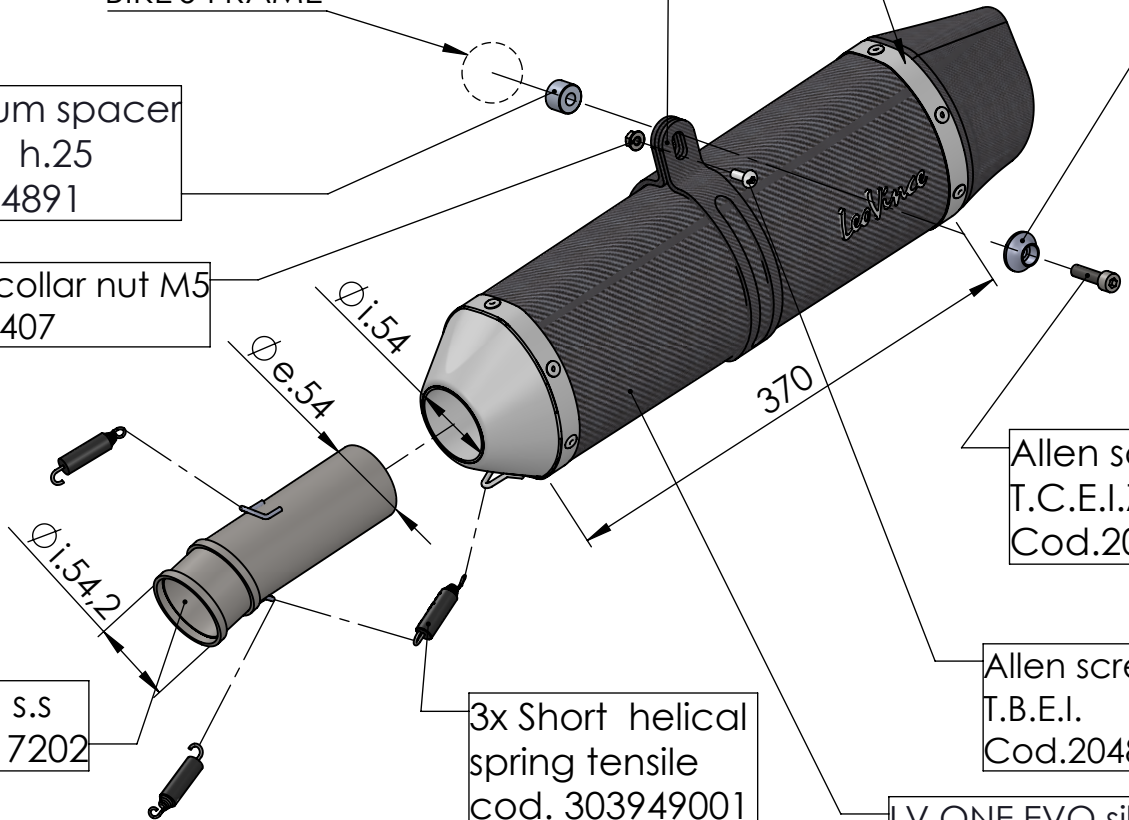

Aluminium spacer
ø27X8,5
Cod. 204321

Carbon clamp FB5AS
cod.308562501

E13 92R-01 10400

BIKE'S FRAME

Aluminium spacer
ø25X8,5 h.25
Cod. 204891

Knurled collar nut M5
Cod.204407

Allen screw M8X55
T.C.E.I.Z.B.
Cod.200331

Pipe N°651 s.s
cod. 308117202

3x Short helical
spring tensile
cod. 303949001

Allen screw M5X14
T.B.E.I.
Cod.204805

LV ONE EVO silencer LHS
Carbon fiber
Cod.3014357482

ART. 14384E

BMW F 700 GS / F 800 GS / ADVENTURE
(fits with original panniers) (also fits 35kW versions)

SLIP-ON - LV ONE EVO - CARBON - APPROVED