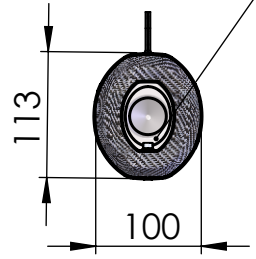

Db-Killer 59B  
Cod.3014228803

**S.s Flange 112A**  
cod.204569 Sp.5mm

**S.s bushing**  
cod.204833

4x Allen screw M6X20  
Cod.203508

4x Plain washer  $\phi$ 6x $\phi$ 12  
Cod.200291

BIKE'S FRAME

2x Plain washer  $\phi$ 8x $\phi$ 17  
Cod.200294

Bracket s.s.  
cod. 206674

4X Knurled collar nut  
M6 Cod.200333

3x Knurled collar nut  
M8 Cod.200298

Welded reinforcements

CATALYTIC  
CONVERTER

LV ONE EVO RHS  
Carbon fiber  
Cod.3014229482

Carbon clamp FM4S  
Cod.307572505