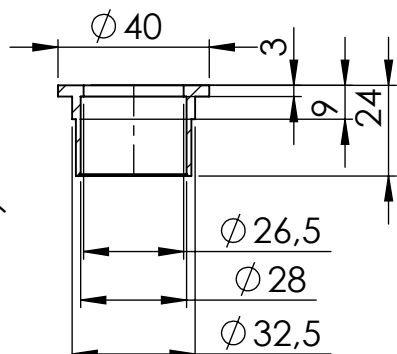

Db-Killer N.62
Cod.3014259801

Flange 45E sp.6
cod.205267

Bushing S.s
cod.206662

Knurled collar nut
M8 Cod.200298

2x Aluminium spacer
ø30-20X9x8.5
Cod. 204828

ORIGINAL FRAME
Please remove rubber
located inside

Aluminium spacer
ø30X15x8.5
Cod. 206663

Plain washer
ø 6x ø 24
Cod.201146

ORIGINAL FRAME

Allen screw
M6X20 T.C.Z.B.
Cod.203508

Flange 45E S.s
cod.205267

Mounting
plate M6 Z.B.
Cod.204664

Bushing S.s
cod.206662