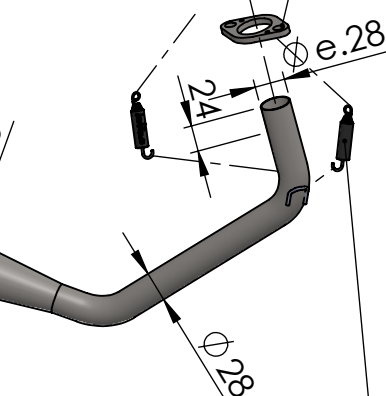

Db-Killer N.62
Cod.3014259801

Flange 45E sp.6
cod.205267

Bushing S.s
cod.206662

Knurled collar nut
M8 Cod.200298

2x Aluminium spacer
Ø30-20X9x8.5
Cod. 204828

ORIGINAL FRAME
Please remove rubber
located inside

Aluminium spacer
Ø30X15x8.5
Cod. 206663

Plain washer
Ø 6x Ø 24
Cod.201146

ORIGINAL FRAME

Allen screw
M6X20 T.C.Z.B.
Cod.203508

Flange 45E S.s
cod.205267

Bushing S.s
cod.206662

Mounting
plate M6 Z.B.
Cod.204664

35

300

Carbon Bracket FM4S
Cod.307572505

Allen screw M8X55
T.C.Z.B.
Cod.200331

LV ONE EVO S.s
silencer medium
Øi 45X300 RHS
Cod.3014259481

Aluminium spacer
Ø27X8,5
Cod. 204321

3x Short helical
spring tensile
cod. 303949001

CATALYTIC CONVERTER

Pipe N°1336 s.s
cod. 3014340203

WARNING

it is advisable to optimize the carburation by remapping the stock ECU or by adopting an additional ECU unit.

ART. 14340EK

YAMAHA MT-125 / YZF-R125