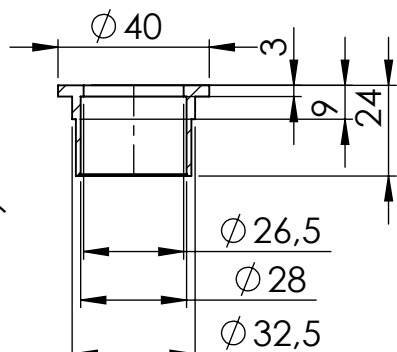

Db-Killer N.62
Cod.3014259801

Flange 45E sp.6
cod.205267

Bushing S.s
cod.206662

Knurled collar nut
M8 Cod.200298

2x Aluminium spacer
Ø30-20X9x8.5
Cod. 204828

ORIGINAL FRAME
Please remove rubber
located inside

Aluminium spacer
Ø30X15x8.5
Cod. 206663

Plain washer
Ø 6x Ø 24
Cod.201146

ORIGINAL FRAME

Allen screw
M6X20 T.C.Z.B.
Cod.203508

Flange 45E S.s
cod.205267

Bushing S.s
cod.206662

Mounting
plate M6 Z.B.
Cod.204664