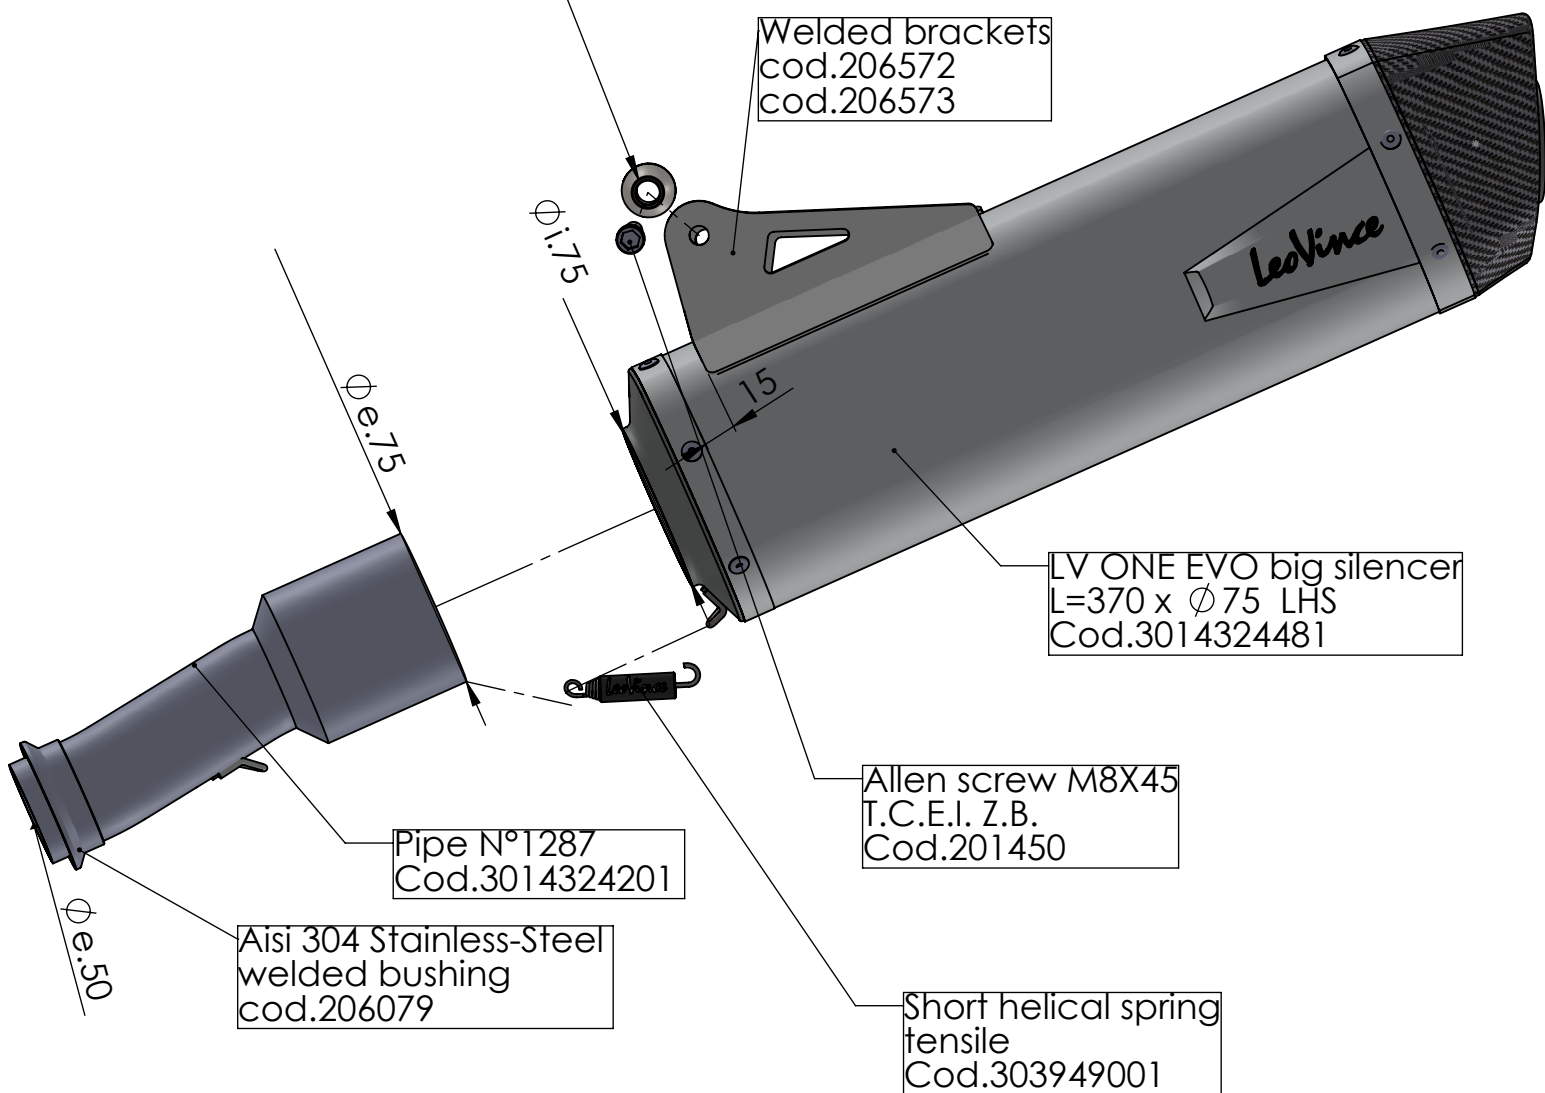

Aluminium spacer
ø27X8,5X11
Cod. 204321

Welded brackets
cod.206572
cod.206573

ART. 14324E

KTM 690 ENDURO R / 690 SMC R
(also fits 35kW version)

LV ONE EVO - SLIP ON - STAINLESS STEEL