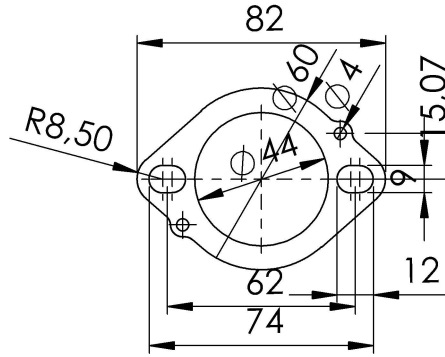

Db-killer N°59
Cod.3014228801

S.s. Flange112A
Cod.204569

S.s. Bushing
Cod.204833

LV ONE EVO Carbon
Øi 50X270 RHS
Cod.3014229481

2 Allen screw M6X16
T.C.E.I. Z.B.
Cod.204985

Knurled collar nut
M8 Cod.200298

2 Knurled collar nut
M6 Cod.200333

S.s. bracket
Cod.3014251501
Cod.206452

Carbon bracket FM1S
Cod.306958505

Aluminium spacer
Ø27X8,5X11
Cod. 204321

Allen screw M8X25
T.C.E.I. Z.B.
Cod.200314

Super short helical
spring tensile
Cod.308574001

Db-killer N°61
Cod. 3014251801

Pipe N°3
Cod.3014251201

"OPTIONAL"
Cod.5683

CATALYTIC CONVERTER

S.s. Bushing
Cod.204833

S.s. Flange112A
Cod.204569

4 Short helical
spring tensile
Cod.303949001

Pipe N°2
Cod.3014030202

Pipe N°1
Cod.3014030201

ART. 14252EK

MT-07 / MT-07 TRACER / XSR 700 (also fit 35Kw versions)

FULL SYSTEM 2/1 - LV ONE EVO - CARBON