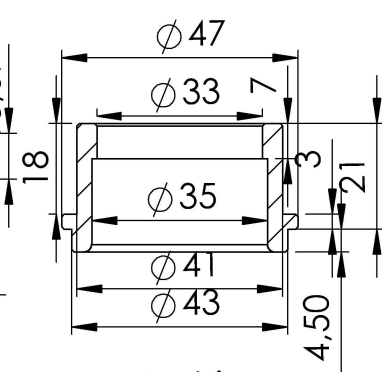

Db-killer N°59
Cod.3014228801

S.s. Flange112A
Cod.204569

S.s. Bushing
Cod.204833

LV ONE EVO Carbon
Øi 50X270 RHS
Cod.3014229481

2 Allen screw M6X16
T.C.E.I. Z.B.
Cod.204985

Knurled collar nut
M8 Cod.200298

2 Knurled collar nut
M6 Cod.200333

S.s. bracket
Cod.3014251501
Cod.206452

Carbon bracket FM1S
Cod.306958505

Aluminium spacer
Ø27X8,5X11
Cod. 204321

Allen screw M8X25
T.C.E.I. Z.B.
Cod.200314

Super short helical
spring tensile
Cod.308574001

Db-killer N°61
Cod. 3014251801

Pipe N°3
Cod.3014251201

"OPTIONAL"
Cod.5683

CATALYTIC CONVERTER

S.s. Bushing
Cod.204833

S.s. Flange112A
Cod.204569

4 Short helical
spring tensile
Cod.303949001

Pipe N°2
Cod.3014030202

Pipe N°1
Cod.3014030201

ART. 14252EK

MT-07 / MT-07 TRACER / XSR 700 (also fit 35Kw versions)

FULL SYSTEM 2/1 - LV ONE EVO - CARBON