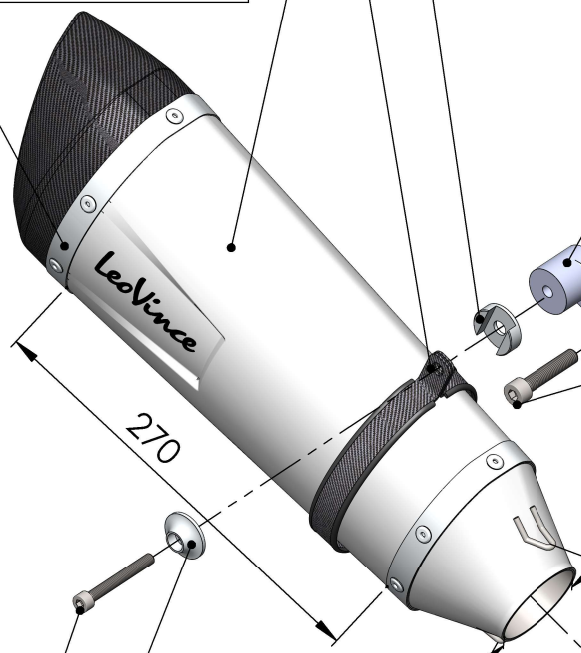

Don't use

Carbon bracket FR3
Cod.308444501

DB-Killer EVO N°52
Cod.308421801

FACTORY S inox
silencer Øi 54
Cod.308421481

Aluminium spacer
Cod.205771

E13 92R - 01 10395

Inox bracket
Cod.206318

Knurled collar nut M6
Cod.200333

Knurled collar
nut M8
Cod.200298

Allen screw M8X40
T.C.E.I. Z.B.
Cod.200993

2 Mounting plate M5
Cod.204555

Carbon cover
Cod.0814140001

Pipe N°1083
Cod.3014140201

Aluminium spacer
-for allen screw M6-
Cod.205767

Allen screw M6X45
T.C.E.I. Z.B.
Cod.204457

Short helical spring
tensile
Cod.303949001

2 Allen screw
M5X12 T.B.E.I.
Cod.201031

4 Gasket
14x4.9x1.5
Cod.200371

2 Plain washer
5x15 Inox
Cod.406580

Strap-in stainless Ø35
Cod.300035530

Strap-in stainless Ø53
Cod.300053530

ART.14241S

BMW S1000XR

(Fits with original panniers)

SLIP-ON - FACTORY S - STAINLESS STEEL - APPROVED