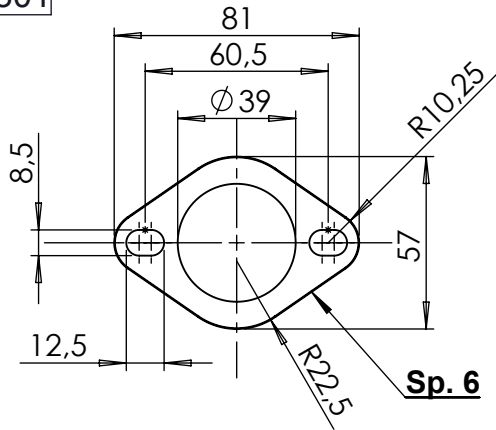

VIEW "A"
Flange "25B"

VIEW "A"
Bushing Cod.206062

Aluminium spacer
SBK SBK Ø27X8.5
Cod.204321

E13 92R - 01 10399

Carbon bracket FB5AS
Cod.308532501

Aluminium Spacer
27/20X60X8.5
Cod.206376

Plain washer
Ø8x24
Cod.200321

Knurled collar
nut M8
Cod.200298

2 Mounting plate M5
Cod.204555

2 Allen screw
M5X12 T.B.E.I.
Cod.201031

2 Plain washer
5x15 Inox
Cod.406580

Carbon cover
Cod.0814043001

2 Flange "25B"
Cod. 200560

4 Gasket
14x4.9x1.5
Cod.200371

Allen screw
M8 x 80
Cod.203328

LV ONE EVO
Big silencer Øi 50
Cod.308424481

CATALYTIC
CONVERTER

Pipe 2/1 -
stainless s. N°1129
Cod.3014043205

"OPTIONAL"
5683

N°3 Short helical spring
tensile
Cod.303949001

Pipe stainless s.
N°1127
Cod.3014043201