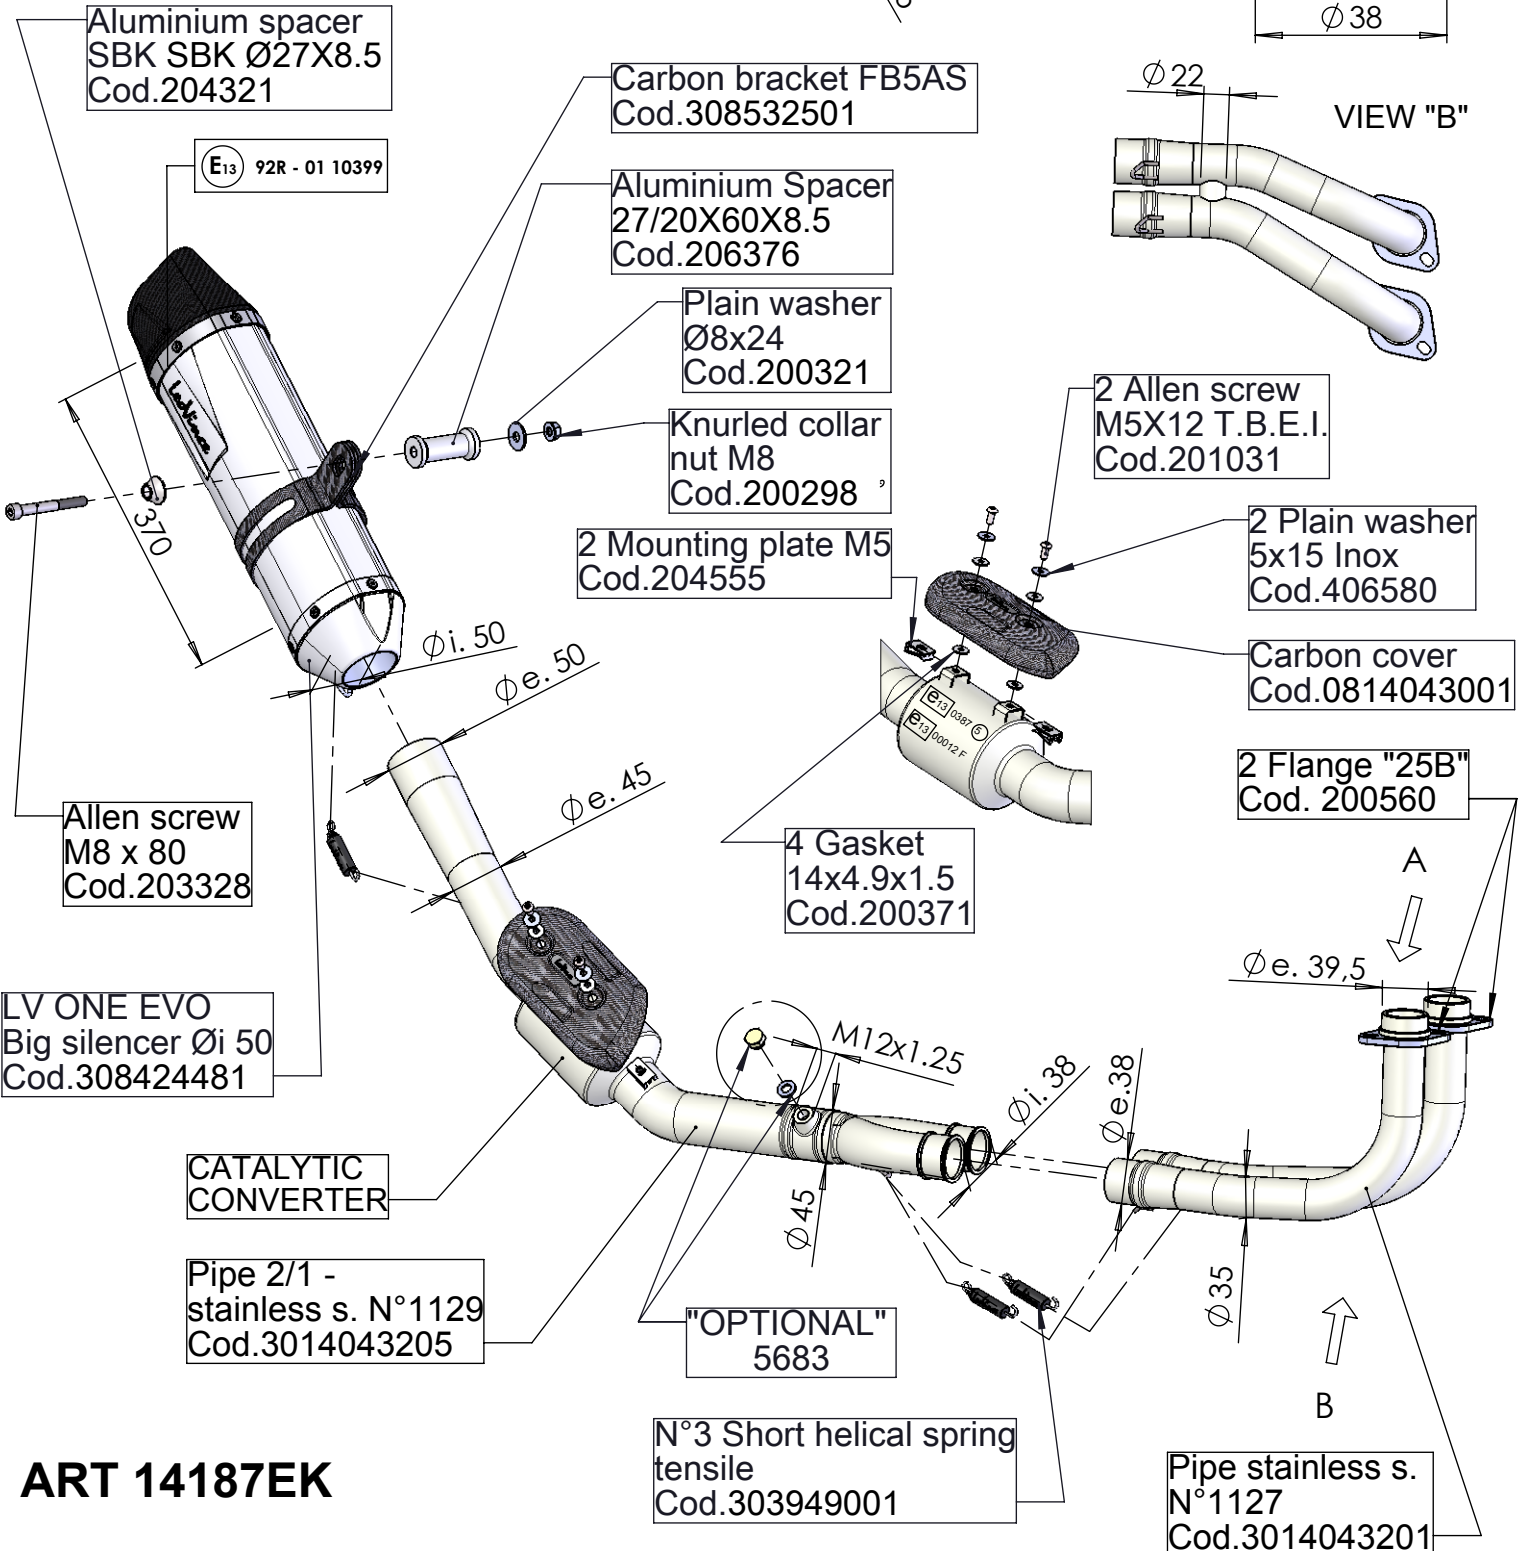

VIEW "A"
Flange "25B"

VIEW "A"
Bushing Cod.206062

Aluminium spacer
SBK SBK Ø27X8.5
Cod.204321

E13 92R - 01 10399

Carbon bracket FB5AS
Cod.308532501

Aluminium Spacer
27/20X60X8.5
Cod.206376

Plain washer
Ø8x24
Cod.200321

Knurled collar
nut M8
Cod.200298

2 Mounting plate M5
Cod.204555

2 Allen screw
M5X12 T.B.E.I.
Cod.201031

2 Plain washer
5x15 Inox
Cod.406580

Carbon cover
Cod.0814043001

2 Flange "25B"
Cod. 200560

4 Gasket
14x4.9x1.5
Cod.200371

Allen screw
M8 x 80
Cod.203328

LV ONE EVO
Big silencer Øi 50
Cod.308424481

CATALYTIC
CONVERTER

Pipe 2/1 -
stainless s. N°1129
Cod.3014043205

"OPTIONAL"
5683

N°3 Short helical spring
tensile
Cod.303949001

Pipe stainless s.
N°1127
Cod.3014043201

ART 14187EK

YAMAHA T- MAX 530 ABS / DX / SX

Full system 2/1 - LeoVince "LV ONE EVO" - Stainless Steel - **APPROVED**