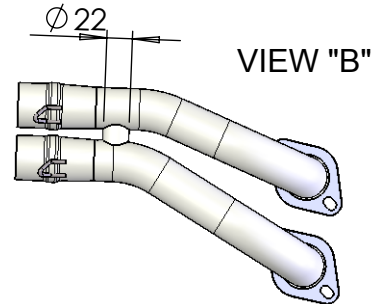

Knurled collar
nut M8
Cod.200298

2 Mounting plate M5
Cod.204555

2 Allen screw
M5X12 T.B.E.I.
Cod.201031

2 Plain washer
5x15 Inox
Cod.406580

Carbon cover
Cod.0814043001

2 Flange "25B"
Cod. 200560

4 Gasket
14x4.9x1.5
Cod.200371

Allen screw
M8 x 80
Cod.203328

LV ONE EVO
Big silencer Øi 50
Cod.308424481

CATALYTIC
CONVERTER

Pipe 2/1 -
stainless s. N°1129
Cod.3014043205

"OPTIONAL"
5683

N°3 Short helical spring
tensile
Cod.303949001

Pipe stainless s.
N°1127
Cod.3014043201

ART 14187EK

YAMAHA T- MAX 530 ABS / DX / SX

Full system 2/1 - LeoVince "LV ONE EVO" - Stainless Steel - **APPROVED**