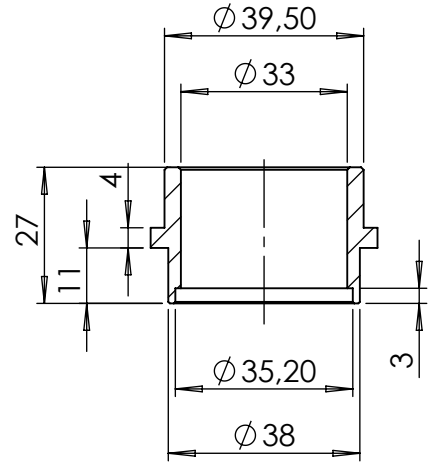

VIEW "A"
Flange "25B"

VIEW "A"
Bushing Cod.206062

Aluminium spacer
SBK SBK Ø27X8.5
Cod.204321

E13 92R - 01 10399

Carbon bracket FB5AS
Cod.308532501

Aluminium Spacer
27/20X60X8.5
Cod.206376

Plain washer
Ø8x24
Cod.200321

Knurled collar
nut M8
Cod.200298

2 Mounting plate M5
Cod.204555

2 Allen screw
M5X12 T.B.E.I.
Cod.201031

2 Plain washer
5x15 Inox
Cod.406580

Carbon cover
Cod.0814043001

2 Flange "25B"
Cod. 200560

4 Gasket
14x4.9x1.5
Cod.200371

Allen screw
M8 x 80
Cod.203328

LV ONE EVO
Big silencer Øi 50
Cod.308424481

CATALYTIC
CONVERTER

Pipe 2/1 -
stainless s. N°1129
Cod.3014043205

"OPTIONAL"
5683

N°3 Short helical spring
tensile
Cod.303949001

Pipe stainless s.
N°1127
Cod.3014043201