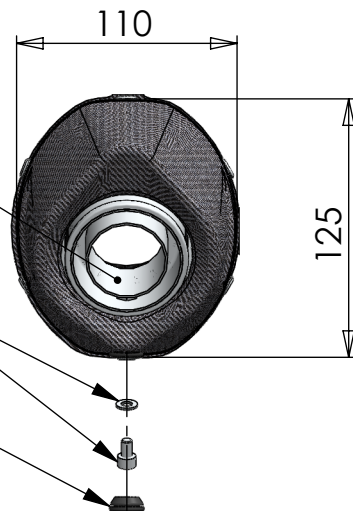

Fits with rails for original and GIVI panniers

dB-killer n.32B
Cod.307762801

.Grower Ø5 cod.202286
.Allen screw M5x8 T.C.E.I inox
cod.204213

Rubber cap
Cod.204790

Aluminium spacer
-for allen screw M8-
Cod.204321

Plain washer
8X24
Cod.200321

Knurled collar
nut M8
Cod.200298

LV ONE EVO
Big Silencer
Cod.3014159481

2 Plain washer
5x15 Inox
Cod.406580

2 Mounting
plate M5
Cod.204555

Carbon bracket
FB5AS
Cod.308562501

Allen screw M8X50
T.C.Z.B.
Cod.200461

Carbon Cover
Cod.0814033001

2 Allen screw
M5X12 T.B.E.I.
Cod.201031

4 Gasket
14x4.9x1.5
Cod.200371

Art. 14159E

KTM 1050 - 1190 - 1290 ADVENTURE ('16)

SLIP-ON - LV ONE EVO - Passaggio STANDARD OMOLOGATO "EVOLUTION II"