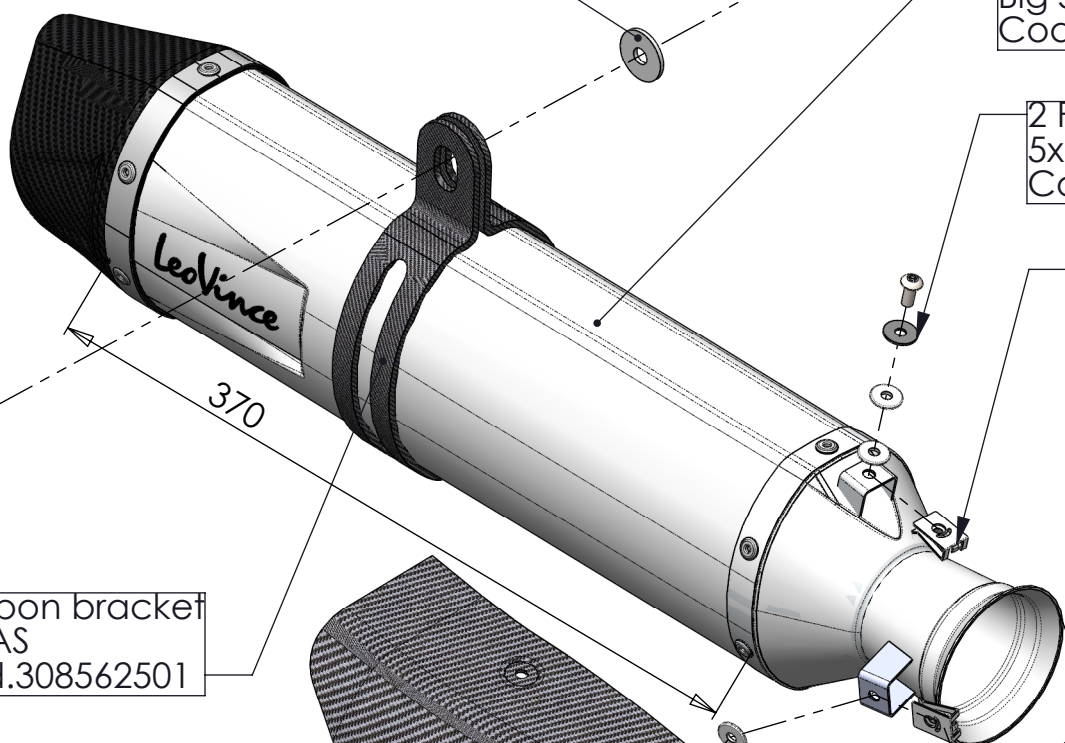

Fits with rails for original and GIVI panniers

dB-killer n.32B
Cod.307762801

.Grower Ø5 cod.202286
.Allen screw M5x8 T.C.E.I inox
cod.204213

Rubber cap
Cod.204790

Aluminium spacer
-for allen screw M8-
Cod.204321

Plain washer
8X24
Cod.200321

Knurled collar
nut M8
Cod.200298

LV ONE EVO
Big Silencer
Cod.3014159481

2 Plain washer
5x15 Inox
Cod.406580

2 Mounting
plate M5
Cod.204555

Carbon bracket
FB5AS
Cod.308562501

Allen screw M8X50
T.C.Z.B.
Cod.200461

Carbon Cover
Cod.0814033001

2 Allen screw
M5X12 T.B.E.I.
Cod.201031

4 Gasket
14x4.9x1.5
Cod.200371

Art. 14159E

KTM 1050 - 1190 - 1290 ADVENTURE ('16)

SLIP-ON - LV ONE EVO - Passaggio STANDARD OMOLOGATO "EVOLUTION II"