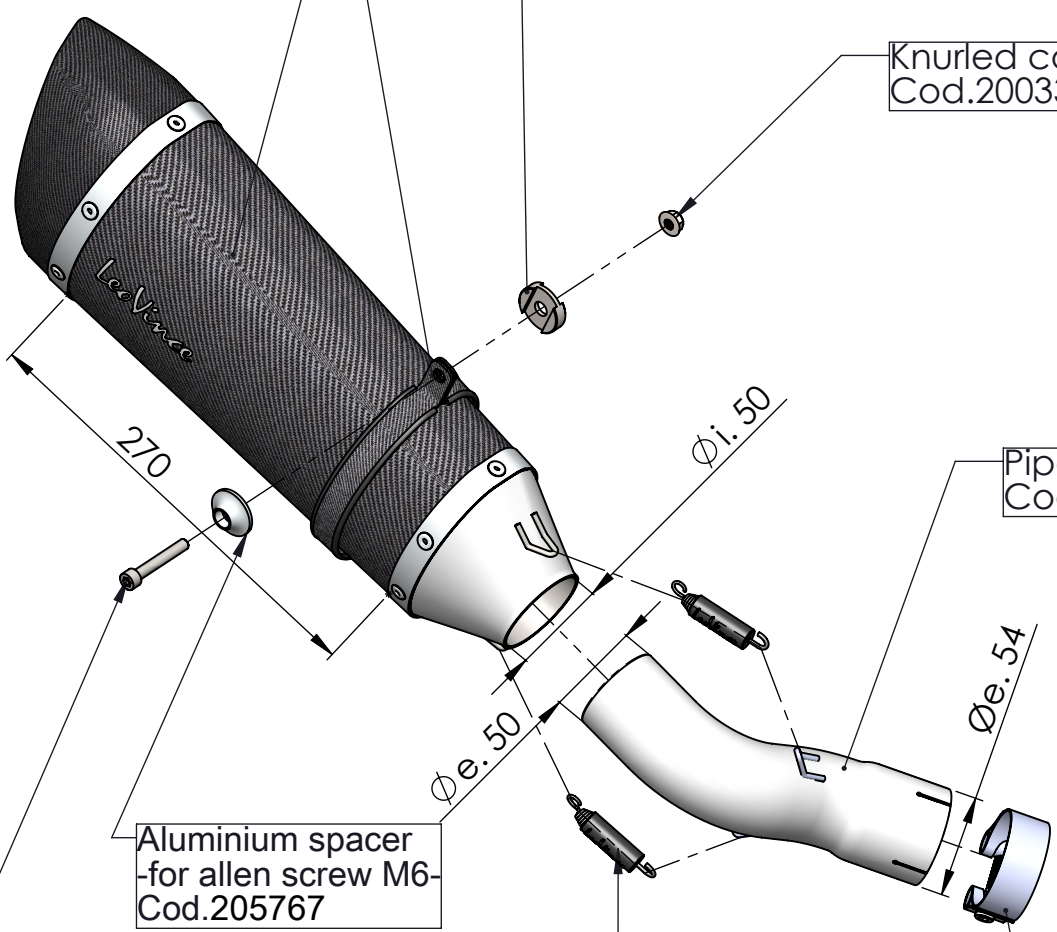

**Don't use**  

DB-Killer EVO N°52  
Cod.308421801

Grower Ø5 Cod.202286  
Allen screw M5X6 T.C.E.I. INOX  
Cod. 201044

Carbon bracket FR3  
Cod.308444501

FACTORY S Carbon  
silencer Øi 50  
Cod.308436481

Aluminium spacer  
Cod.205866

Knurled collar nut M6  
Cod.200333

Pipe N°1086  
Cod.3014142201

Aluminium spacer  
-for allen screw M6-  
Cod.205767

Allen screw M6X40  
T.C.Z.B.  
Cod.200790

2 Short helical spring  
tensile  
Cod.204387

2 Short tube in  
silicon rubber  
Cod.204412

Strap-in stainless Ø53  
Cod.300053530

Art. 14143S

KAWASAKI ZX-10R ('16)

SLIP-ON - FACTORY S CARBONIO EVO - Passaggio STANDARD