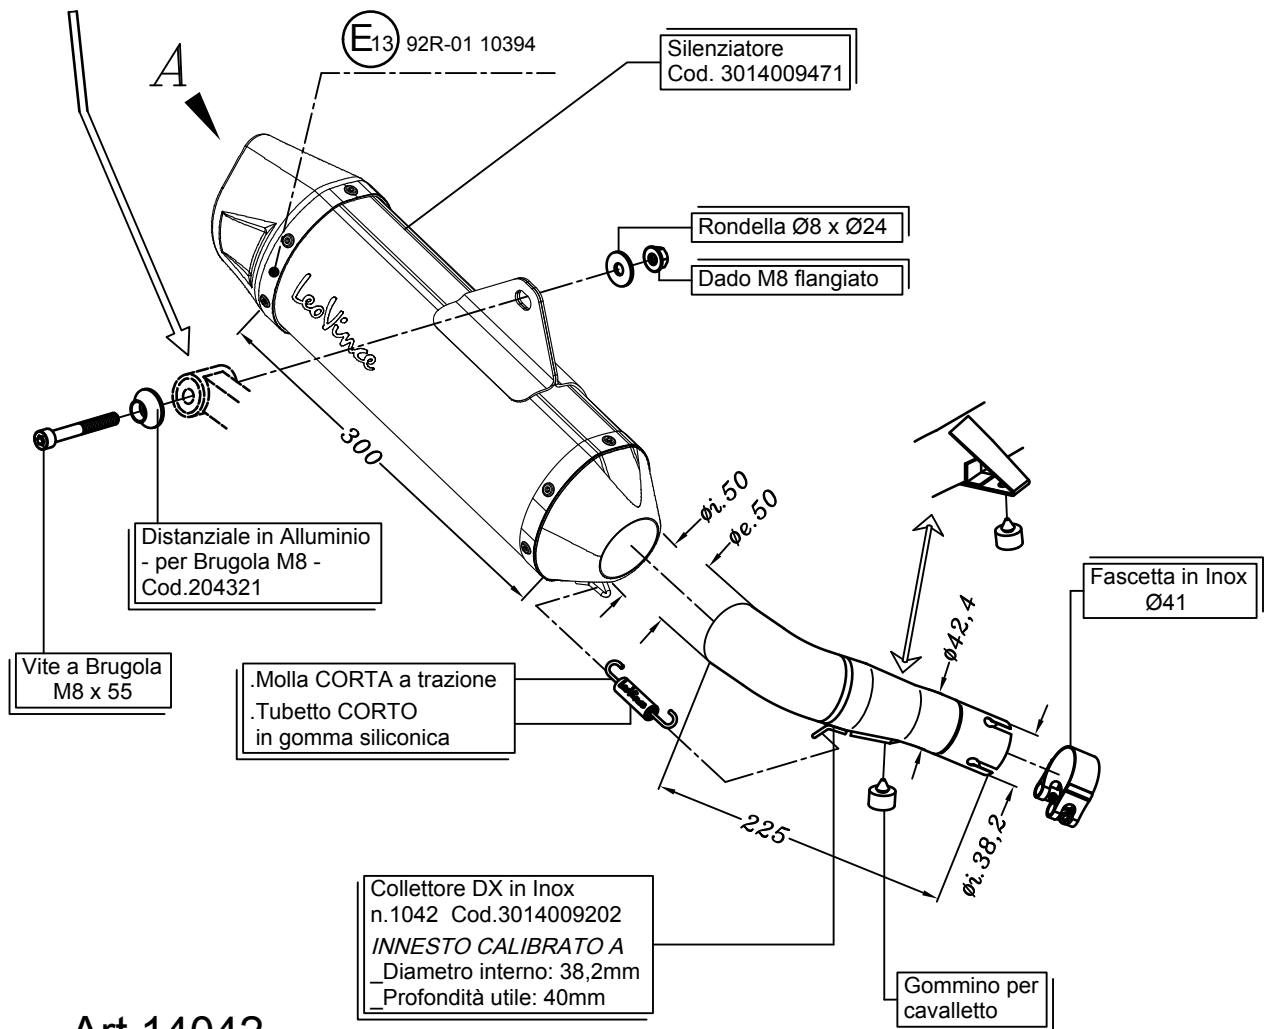

PEDANA PASSEGGERO DX
PASSENGER'S R.H. FOOTBOARD

Art.14042
Slip-on "NERO"

- HONDA INTEGRA 750/DCT/ABS
- HONDA INTEGRA 750/DCT/ABS (35 kW)
- HONDA NC 750 S/DCT/ABS
- HONDA NC 750 S/DCT/ABS (35 kW)
- HONDA NC 750 X/DCT/ABS
- HONDA NC 750 X/DCT/ABS (35 kW)