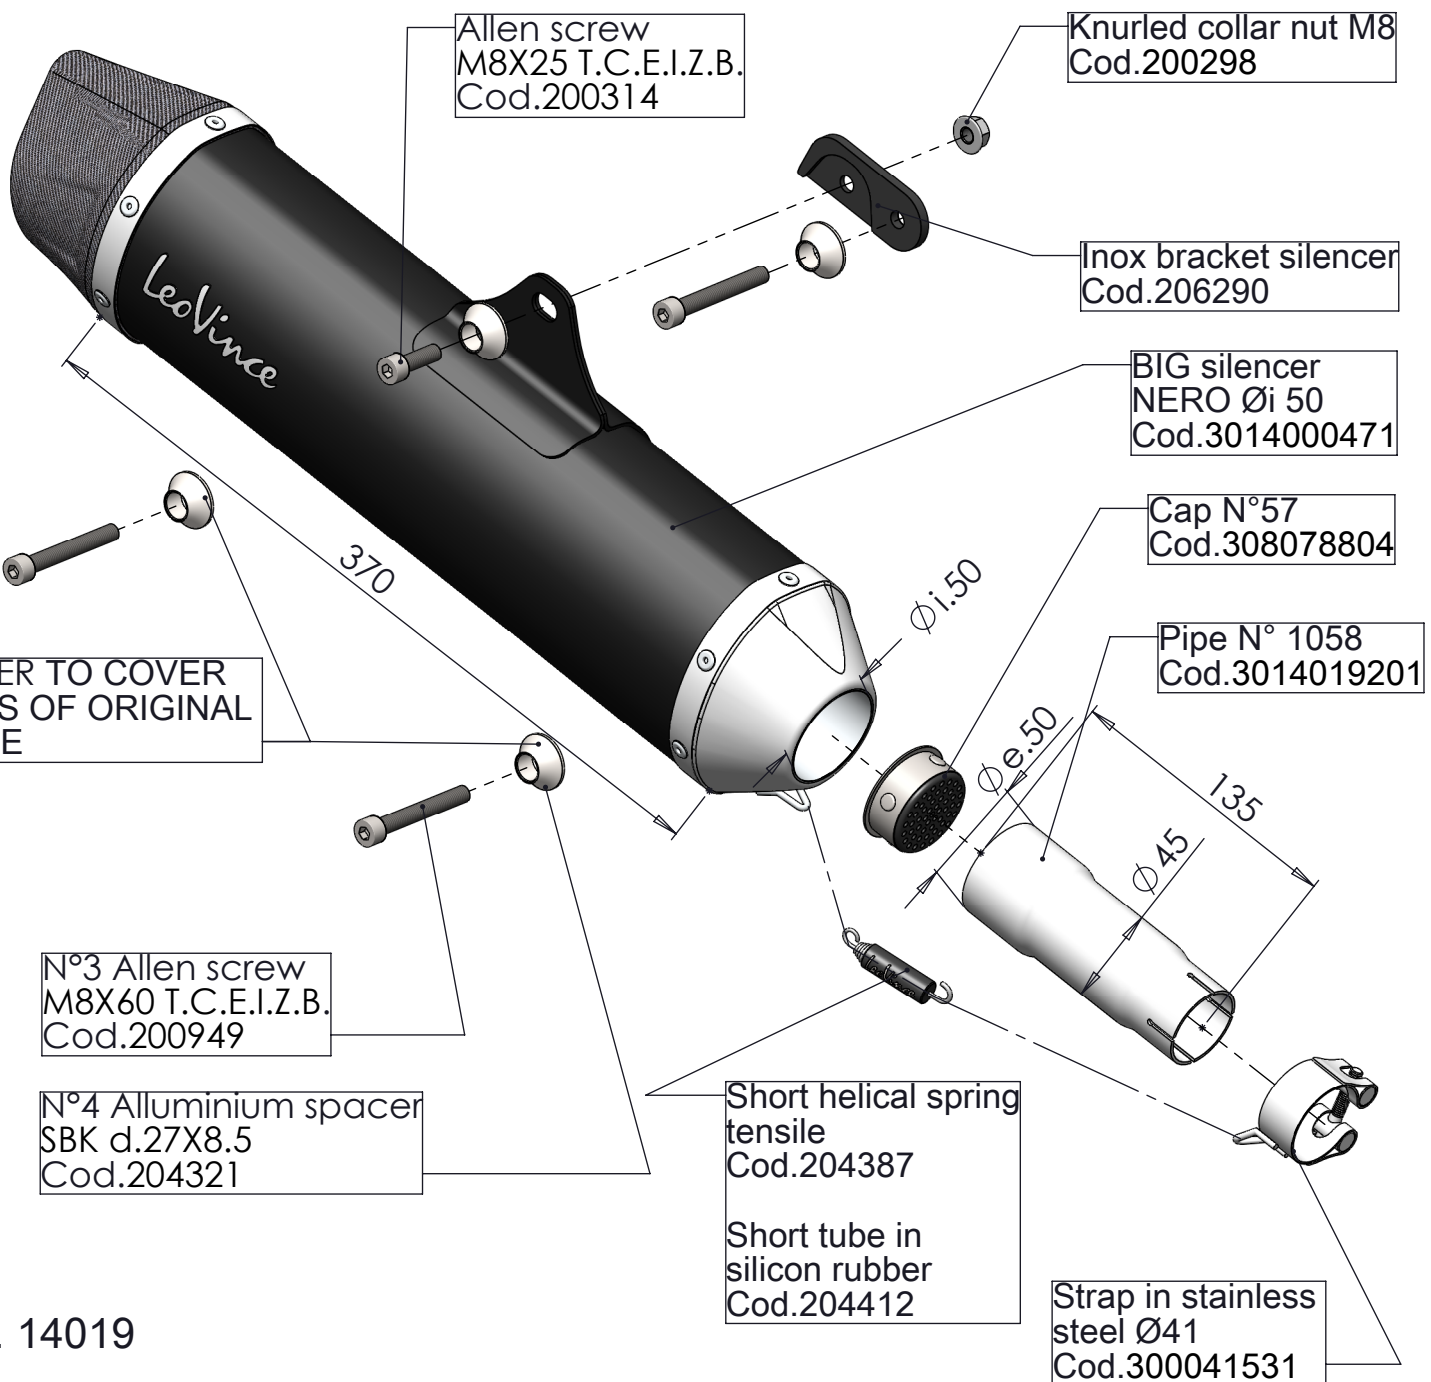

DB-Killer N°32 B  
Cod.307762801

Grower Ø5 Cod.202286  
Allen screw M6X8 T.C.E.I. INOX  
Cod. 200834

Rubber cap  
Cod.204790

Allen screw  
M8X25 T.C.E.I.Z.B.  
Cod.200314

Knurled collar nut M8  
Cod.200298

Inox bracket silencer  
Cod.206290

BIG silencer  
NERO Øi 50  
Cod.3014000471

Cap N°57  
Cod.308078804

Pipe N° 1058  
Cod.3014019201

SPACER TO COVER  
HOLES OF ORIGINAL  
FRAME

N°3 Allen screw  
M8X60 T.C.E.I.Z.B.  
Cod.200949

N°4 Alluminium spacer  
SBK d.27X8.5  
Cod.204321

Short helical spring  
tensile  
Cod.204387

Short tube in  
silicon rubber  
Cod.204412

Strap in stainless  
steel Ø41  
Cod.300041531

Art. 14019

PEUGEOT METROPOLIS 400 ('13 / '15)

Slip-on "NERO" - Passaggio STANDARD  
OMOLOGATO "EVOLUTION II"