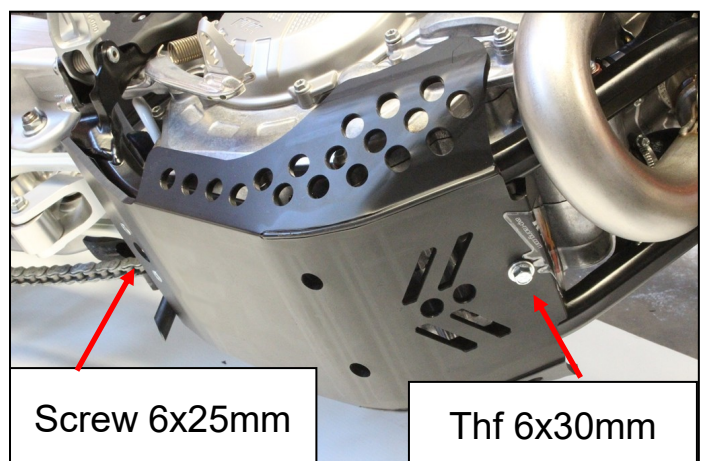

- 1 PM01-04-180 - Front bracket
- 1 PM01-07-039 - Rear plastic part
- 1 NE01-11-001 - Screws 6x25mm
- 1 NE01-10-001 - Thf 6x30mm
- 1 NE10-01-004 - Alloy spacers
- 1 NE01-04-002 - Clamped bolt
- 2 NE01-01-009 - Tbh6 6x20mm
- 4 NE01-03-001 - R.M6
- 2 NE01-04-003 - Em6f
- 2 NE01-02-002 - Tfhc 6x20mm
- 1 NE04-01-192 - Sticker

**AX1589**  
 GASGAS MC250F/EX250F/  
 EX350F  
**Skid Plate**

Tfhc 6x20mm - Em6f - R.M6

Tbh6 6x20mm - R.M6

Screw 6x25mm

Thf 6x30mm