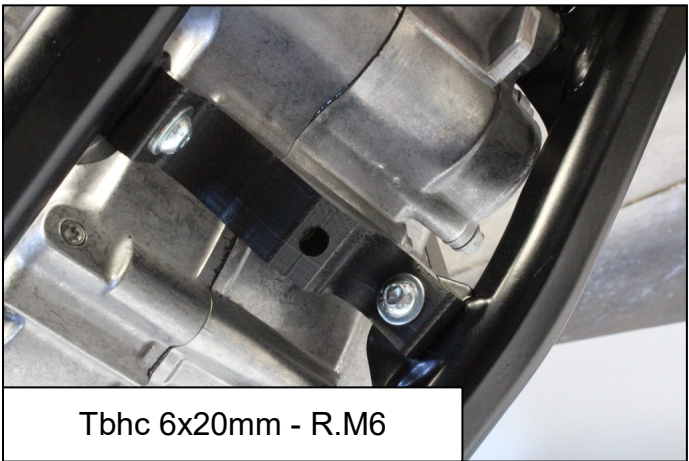

- 1 PM01-04-180 - Front bracket
- 1 PM01-07-039 - Rear plastic part
- 1 NE01-11-001 - Screws 6x25mm
- 1 NE01-10-001 - Thf 6x30mm
- 1 NE10-01-004 - Alloy spacers
- 1 NE01-04-002 - Clamped bolt
- 2 NE01-01-009 - Tbh6 6x20mm
- 4 NE01-03-001 - R.M6
- 2 NE01-04-003 - Em6f
- 2 NE01-02-002 - Tfhc 6x20mm
- 1 NE04-01-192 - Sticker

**AX1589**  
 GASGAS MC250F/EX250F/  
 EX350F  
**Skid Plate**

Tfhc 6x20mm - Em6f - R.M6

Tbh6 6x20mm - R.M6

Screw 6x25mm

Thf 6x30mm