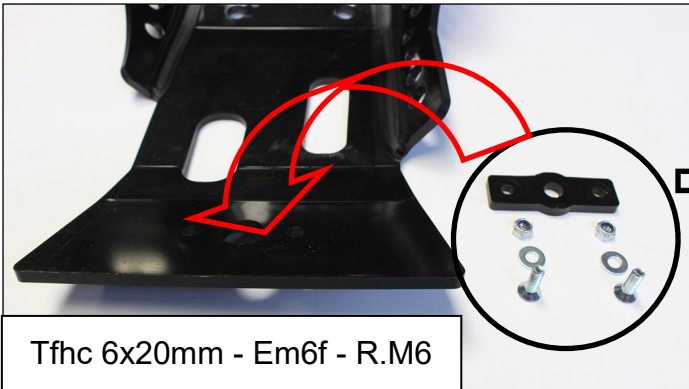

- 1 PM01-04-180 - Front bracket
- 1 PM01-07-039 - Rear plastic part
- 1 NE01-11-001 - Screws 6x25mm
- 1 NE01-10-001 - Thf 6x30mm
- 1 NE10-01-004 - Alloy spacers
- 1 NE01-04-002 - Clamped bolt
- 2 NE01-01-009 - Tbh6 6x20mm
- 4 NE01-03-001 - R.M6
- 2 NE01-04-003 - Em6f
- 2 NE01-02-002 - Tfhc 6x20mm
- 1 NE04-01-192 - Sticker

**AX1589**  
 GASGAS MC250F/EX250F/  
 EX350F  
**Skid Plate**

Tfhc 6x20mm - Em6f - R.M6

Tbh6 6x20mm - R.M6

Screw 6x25mm

Thf 6x30mm