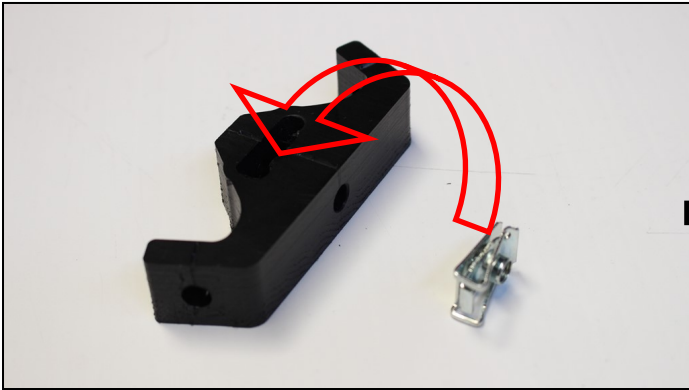

- 1 PM01-04-180 - Front bracket
- 1 PM01-07-039 - Rear plastic part
- 1 NE01-11-001 - Screws 6x25mm
- 1 NE01-10-001 - Thf 6x30mm
- 1 NE10-01-004 - Alloy spacers
- 1 NE01-04-002 - Clamped bolt
- 2 NE01-01-009 - Tbh6 6x20mm
- 4 NE01-03-001 - R.M6
- 2 NE01-04-003 - Em6f
- 2 NE01-02-002 - Tfhc 6x20mm
- 1 NE04-01-192 - Sticker

**AX1589**  
 GASGAS MC250F/EX250F/  
 EX350F  
**Skid Plate**

Tfhc 6x20mm - Em6f - R.M6

Tbh6 6x20mm - R.M6

Screw 6x25mm

Thf 6x30mm