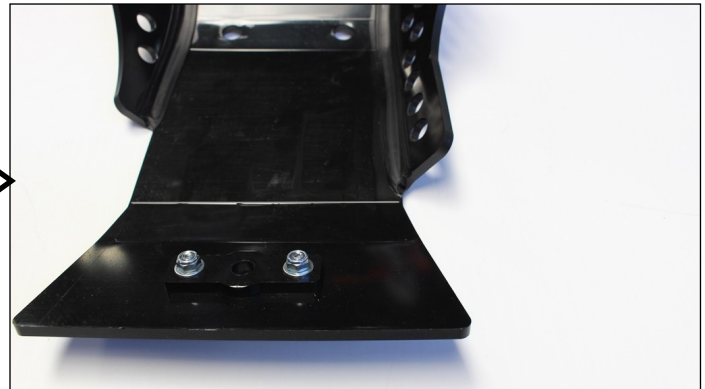

- 1 PM01-04-180 - Front bracket
- 1 PM01-07-039 - Rear plastic part
- 1 NE01-11-001 - Screws 6x25mm
- 1 NE01-10-001 - Thf 6x30mm
- 1 NE10-01-004 - Alloy spacers
- 1 NE01-04-002 - Clamped bolt
- 2 NE01-01-009 - Tbh6 6x20mm
- 4 NE01-03-001 - R.M6
- 2 NE01-04-003 - Em6f
- 2 NE01-02-002 - Tfhc 6x20mm
- 1 NE04-01-192 - Sticker

**AX1589**  
 GASGAS MC250F/EX250F/  
 EX350F  
**Skid Plate**

Tfhc 6x20mm - Em6f - R.M6

Tbh6 6x20mm - R.M6

Screw 6x25mm

Thf 6x30mm