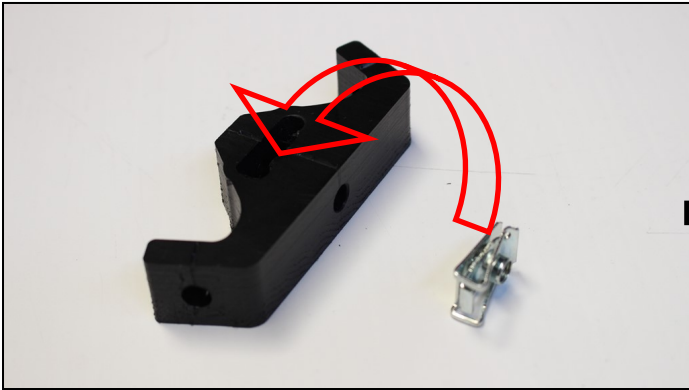

- 1 PM01-04-179 - Front bracket
- 1 PM01-07-039 - Rear plastic part
- 1 NE01-11-001 - Screw 6x25mm
- 1 NE01-10-001 - Thf 6x30mm
- 1 NE10-01-004 - Alloy spacers
- 1 NE01-04-002 - Clamped bolt
- 2 NE01-01-009 - Tbhc 6x20mm
- 4 NE01-03-001 - R.M6
- 2 NE01-04-003 - Em6f
- 2 NE01-02-002 - Tfhc 6x20mm
- 1 NE04-01-189 - Sticker

AX1586
 GASGAS MC450F/EX450F
 Skid Plate / Sabot

Tfhc 6x20mm - Em6f - R.M6

Tbhc 6x20mm - R.M6

Screw 6x25mm

Thf 6x30mm + Alloy spacer