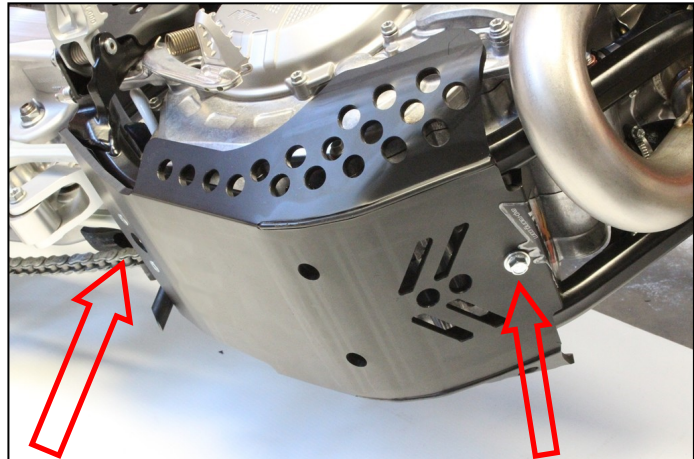

Screw 6x25mm

Thf 6x30mm + Alloy spacer