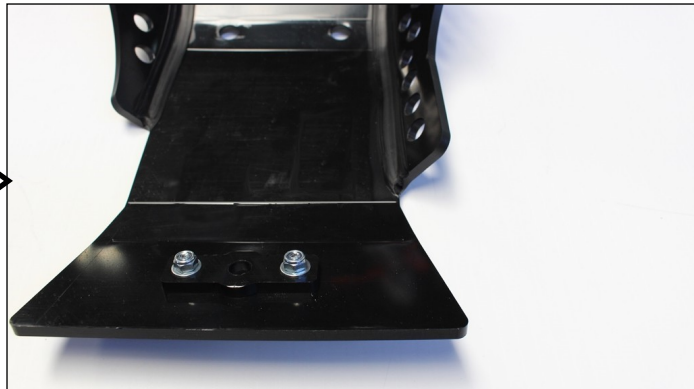

- 1 PM01-04-179 - Front bracket
- 1 PM01-07-039 - Rear plastic part
- 1 NE01-11-001 - Screw 6x25mm
- 1 NE01-10-001 - Thf 6x30mm
- 1 NE10-01-004 - Alloy spacers
- 1 NE01-04-002 - Clamped bolt
- 2 NE01-01-009 - Tbhc 6x20mm
- 4 NE01-03-001 - R.M6
- 2 NE01-04-003 - Em6f
- 2 NE01-02-002 - Tfhc 6x20mm
- 1 NE04-01-189 - Sticker

AX1586
 GASGAS MC450F/EX450F
 Skid Plate / Sabot

Tfhc 6x20mm - Em6f - R.M6

Tbhc 6x20mm - R.M6

Screw 6x25mm

Thf 6x30mm + Alloy spacer