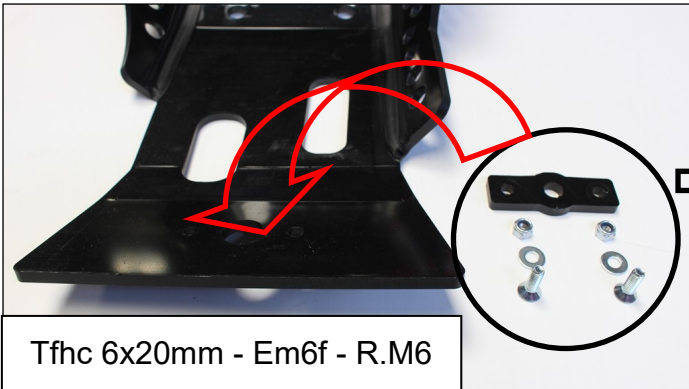

- 1 PM01-04-179 - Front bracket
- 1 PM01-07-039 - Rear plastic part
- 1 NE01-11-001 - Screw 6x25mm
- 1 NE01-10-001 - Thf 6x30mm
- 1 NE10-01-004 - Alloy spacers
- 1 NE01-04-002 - Clamped bolt
- 2 NE01-01-009 - Tbhc 6x20mm
- 4 NE01-03-001 - R.M6
- 2 NE01-04-003 - Em6f
- 2 NE01-02-002 - Tfhc 6x20mm
- 1 NE04-01-189 - Sticker

AX1586
 GASGAS MC450F/EX450F
 Skid Plate / Sabot

Tfhc 6x20mm - Em6f - R.M6

Tbhc 6x20mm - R.M6

Screw 6x25mm

Thf 6x30mm + Alloy spacer