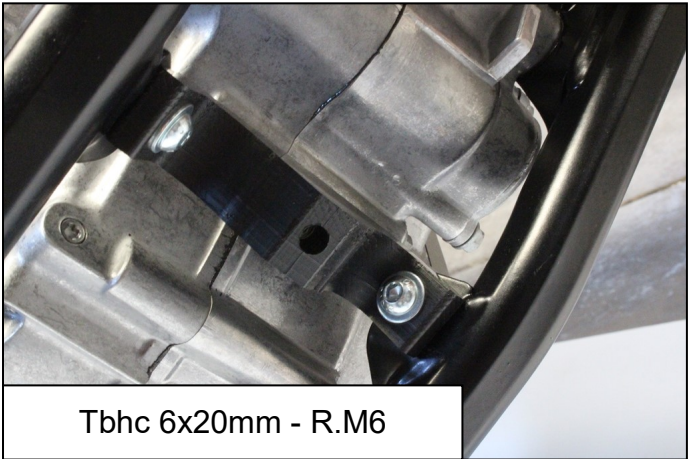

- 1 PM01-04-179 - Front bracket
- 1 PM01-07-039 - Rear plastic part
- 1 NE01-11-001 - Screw 6x25mm
- 1 NE01-10-001 - Thf 6x30mm
- 1 NE10-01-004 - Alloy spacers
- 1 NE01-04-002 - Clamped bolt
- 2 NE01-01-009 - Tbhc 6x20mm
- 4 NE01-03-001 - R.M6
- 2 NE01-04-003 - Em6f
- 2 NE01-02-002 - Tfhc 6x20mm
- 1 NE04-01-189 - Sticker

AX1586
 GASGAS MC450F/EX450F
 Skid Plate / Sabot

Tfhc 6x20mm - Em6f - R.M6

Tbhc 6x20mm - R.M6

Screw 6x25mm

Thf 6x30mm + Alloy spacer