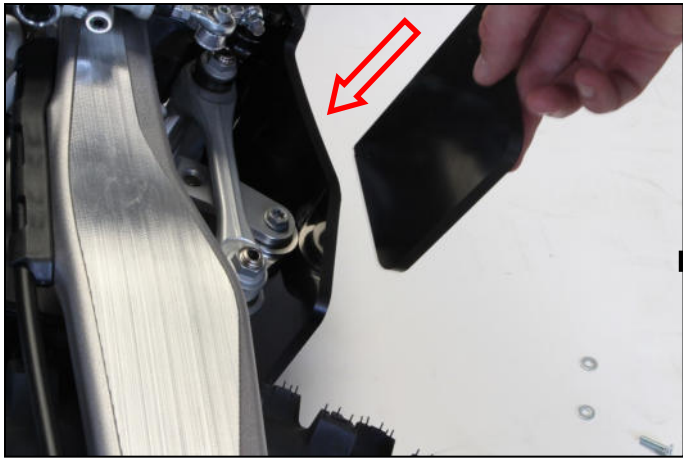

AX1545

Husqvarna FC/FX250-350
Blue Xtrem Skid Plate

Tfhc 6x40mm

Tbhc 6x20mm - R.M6

TH 6x35mm

Screw 6x25mm

Tfhc 6x25mm - R.M6 - Em6f