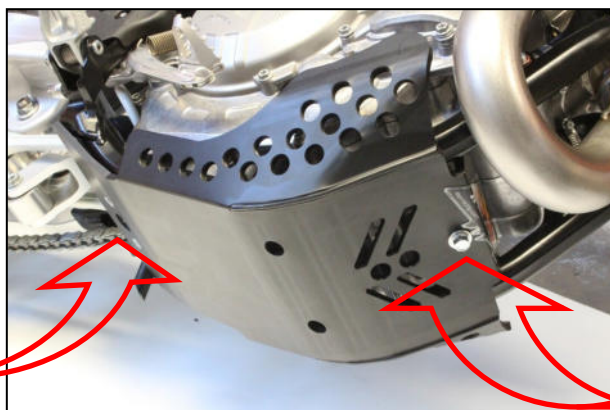

AX1545

Husqvarna FC/FX250-350
Blue Xtrem Skid Plate

Tfhc 6x40mm

Tbhc 6x20mm - R.M6

TH 6x35mm

Screw 6x25mm

Tfhc 6x25mm - R.M6 - Em6f