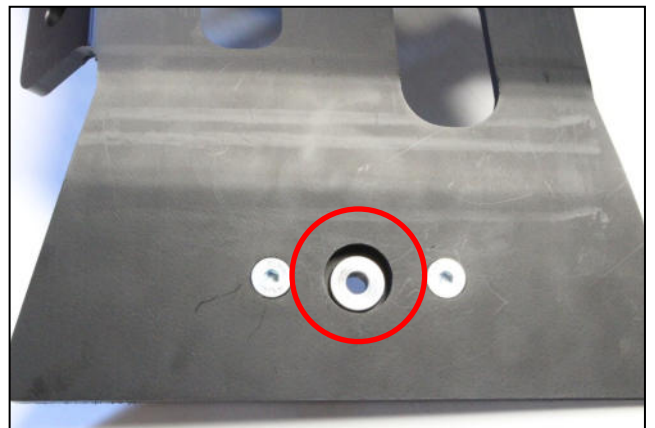

AX1545

Husqvarna FC/FX250-350
Blue Xtrem Skid Plate

Tfhc 6x40mm

Tbhc 6x20mm - R.M6

TH 6x35mm

Screw 6x25mm

Tfhc 6x25mm - R.M6 - Em6f