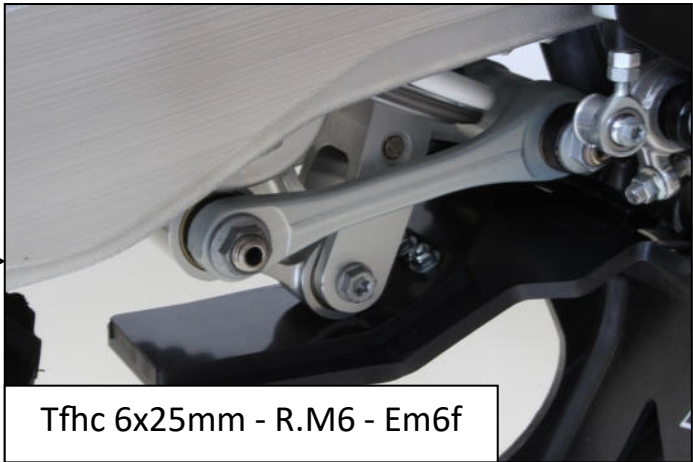

AX1545

Husqvarna FC/FX250-350
Blue Xtrem Skid Plate

Tfhc 6x40mm

Tbhc 6x20mm - R.M6

TH 6x35mm

Screw 6x25mm

Tfhc 6x25mm - R.M6 - Em6f