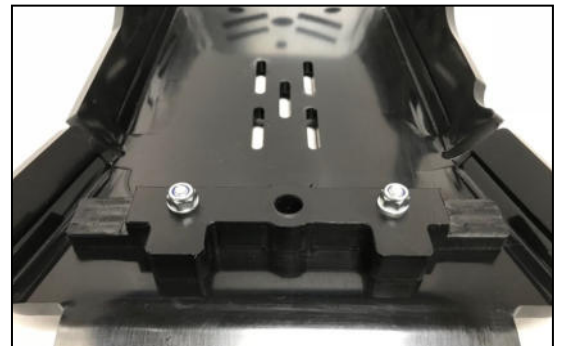

- 1 PM01-04-180 - Front bracket
- 1 PM01-06-044 - N°25
- 1 PM01-10-009 - Rear plastic fixation
- 1 NE01-11-001 - Screws 6x25mm
- 1 NE10-01-004 - Alloy spacers
- 1 NE01-06-028 - Th 6x35mm
- 1 NE01-04-002 - Clamped bolt
- 2 NE01-01-009 - Tbhc 6x20mm
- 6 NE01-03-001 - R.M6
- 4 NE01-04-003 - Em6f
- 2 NE01-02-003 - Tfhc 6x25mm
- 2 NE01-02-006 - Tfhc 6x40mm
- 1 NE04-01-154 - Sticker

AX1545

Husqvarna FC/FX250-350
Blue Xtrem Skid Plate

Tfhc 6x40mm

Tbhc 6x20mm - R.M6

TH 6x35mm

Screw 6x25mm

Tfhc 6x25mm - R.M6 - Em6f