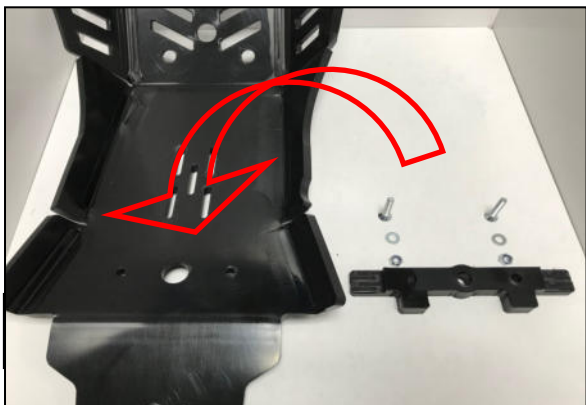

- 1 PM01-04-180 - Front bracket
- 1 PM01-06-044 - N°25
- 1 PM01-10-009 - Rear plastic fixation
- 1 NE01-11-001 - Screws 6x25mm
- 1 NE10-01-004 - Alloy spacers
- 1 NE01-06-028 - Th 6x35mm
- 1 NE01-04-002 - Clamped bolt
- 2 NE01-01-009 - Tbhc 6x20mm
- 6 NE01-03-001 - R.M6
- 4 NE01-04-003 - Em6f
- 2 NE01-02-003 - Tfhc 6x25mm
- 2 NE01-02-006 - Tfhc 6x40mm
- 1 NE04-01-154 - Sticker

AX1545

Husqvarna FC/FX250-350
Blue Xtrem Skid Plate

Tfhc 6x40mm

Tbhc 6x20mm - R.M6

TH 6x35mm

Screw 6x25mm

Tfhc 6x25mm - R.M6 - Em6f