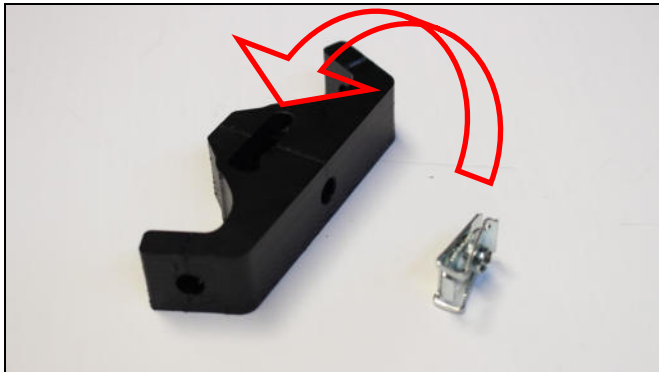

- 1 PM01-04-180 - Front bracket
- 1 PM01-06-044 - N°25
- 1 PM01-10-009 - Rear plastic fixation
- 1 NE01-11-001 - Screws 6x25mm
- 1 NE10-01-004 - Alloy spacers
- 1 NE01-06-028 - Th 6x35mm
- 1 NE01-04-002 - Clamped bolt
- 2 NE01-01-009 - Tbhc 6x20mm
- 6 NE01-03-001 - R.M6
- 4 NE01-04-003 - Em6f
- 2 NE01-02-003 - Tfhc 6x25mm
- 2 NE01-02-006 - Tfhc 6x40mm
- 1 NE04-01-154 - Sticker

AX1545

Husqvarna FC/FX250-350
Blue Xtrem Skid Plate

Tfhc 6x40mm

Tbhc 6x20mm - R.M6

TH 6x35mm

Screw 6x25mm

Tfhc 6x25mm - R.M6 - Em6f