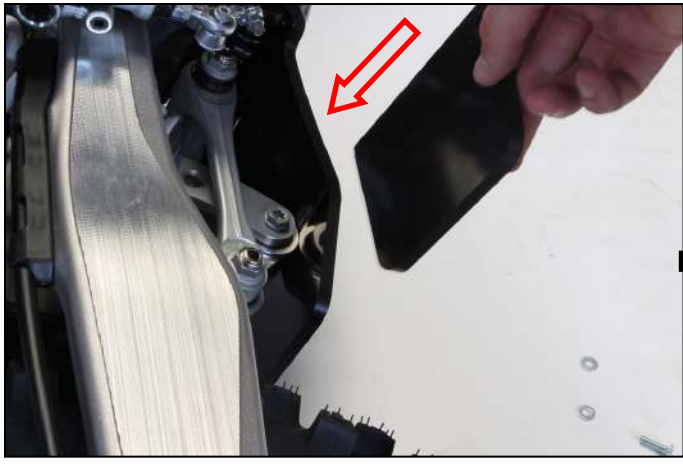

### AX1544

Husqvarna FC/FX450  
Blue Xtrem Skid Plate

Tbhc 6x20mm - R.M6

THF 6x30mm

THF 6x30mm

Tfhc 6x25mm - R.M6 - Em6f