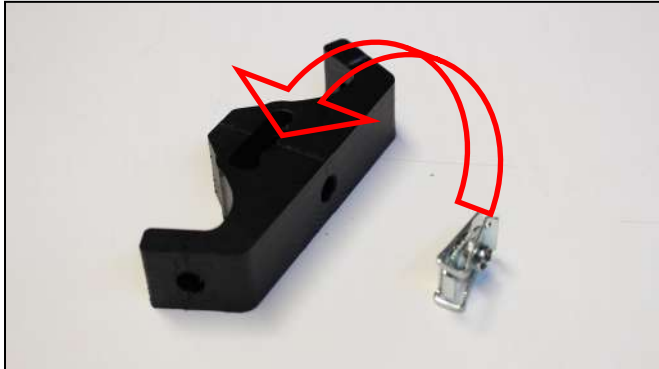

- 1 PM01-04-179 - Front bracket
- 1 PM01-05-010 - Rear plastic part
- 2 NE01-10-001 - Thf 6x30mm
- 2 NE10-01-004 - Alloy spacers
- 1 NE01-04-002 - Clamped bolt
- 2 NE01-01-009 - Tbhc 6x20mm
- 6 NE01-03-001 - R.M6
- 4 NE01-04-003 - Em6f
- 2 NE01-02-003 - Tfhc 6x25mm
- 2 NE01-02-004 - Tfhc 6x30mm
- 1 NE04-01-166 - Sticker
- 1 PM01-06-039 - N°21

### AX1544

Husqvarna FC/FX450  
Blue Xtrem Skid Plate

Tbhc 6x20mm - R.M6

THF 6x30mm

THF 6x30mm

Tfhc 6x25mm - R.M6 - Em6f