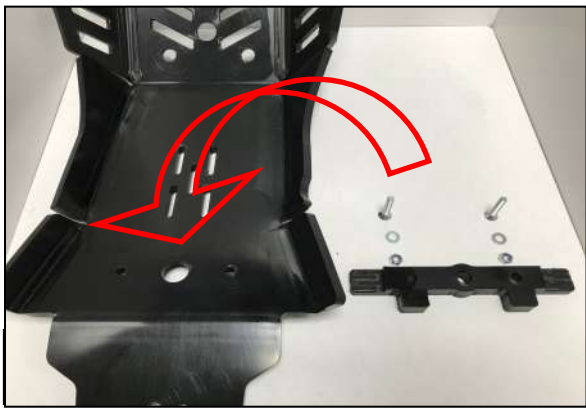

- 1 PM01-04-179 - Front bracket
- 1 PM01-05-010 - Rear plastic part
- 2 NE01-10-001 - Thf 6x30mm
- 2 NE10-01-004 - Alloy spacers
- 1 NE01-04-002 - Clamped bolt
- 2 NE01-01-009 - Tbhc 6x20mm
- 6 NE01-03-001 - R.M6
- 4 NE01-04-003 - Em6f
- 2 NE01-02-003 - Tfhc 6x25mm
- 2 NE01-02-004 - Tfhc 6x30mm
- 1 NE04-01-166 - Sticker
- 1 PM01-06-039 - N°21

### AX1544

Husqvarna FC/FX450  
Blue Xtrem Skid Plate

Tbhc 6x20mm - R.M6

THF 6x30mm

THF 6x30mm

Tfhc 6x25mm - R.M6 - Em6f