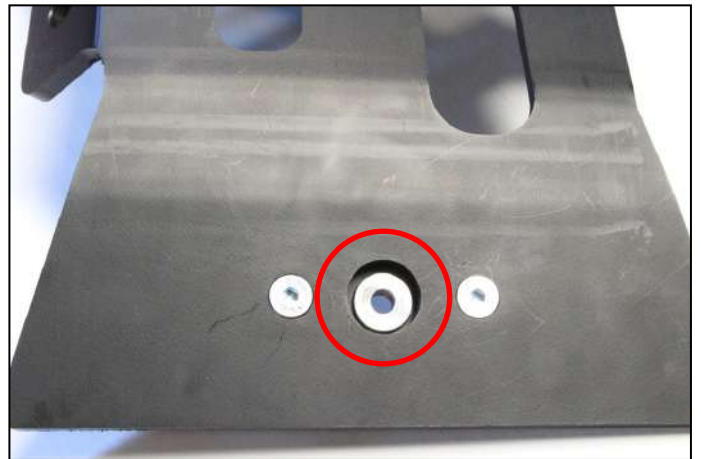

- 1 PM01-04-179 - Front bracket
- 1 PM01-05-010 - Rear plastic part
- 2 NE01-10-001 - Thf 6x30mm
- 2 NE10-01-004 - Alloy spacers
- 1 NE01-04-002 - Clamped bolt
- 2 NE01-01-009 - Tbhc 6x20mm
- 6 NE01-03-001 - R.M6
- 4 NE01-04-003 - Em6f
- 2 NE01-02-003 - Tfhc 6x25mm
- 2 NE01-02-004 - Tfhc 6x30mm
- 1 NE04-01-166 - Sticker
- 1 PM01-06-039 - N°21

### AX1544

Husqvarna FC/FX450  
Blue Xtrem Skid Plate

Tbhc 6x20mm - R.M6

THF 6x30mm

THF 6x30mm

Tfhc 6x25mm - R.M6 - Em6f