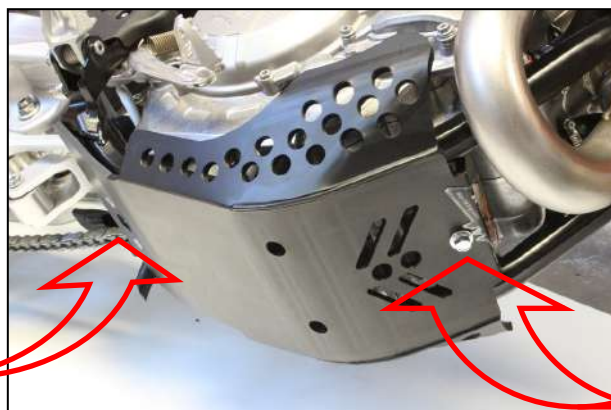

### AX1544

Husqvarna FC/FX450  
Blue Xtrem Skid Plate

Tbhc 6x20mm - R.M6

THF 6x30mm

THF 6x30mm

Tfhc 6x25mm - R.M6 - Em6f