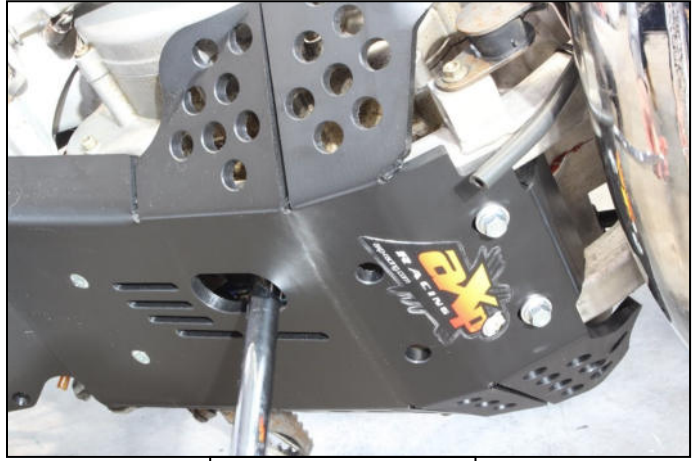

AX1539
 TM250-300
 Xtrem Skid Plate 8mm

VIDEO ON

www.axp-racing.com

Front Plastic spacer + Clipped rings

Th 6x35mm + Alloy spacers

Tfhc 6x35mm

Th 6x35mm

Tfhc 6x35mm + M6 Rings + Em6f