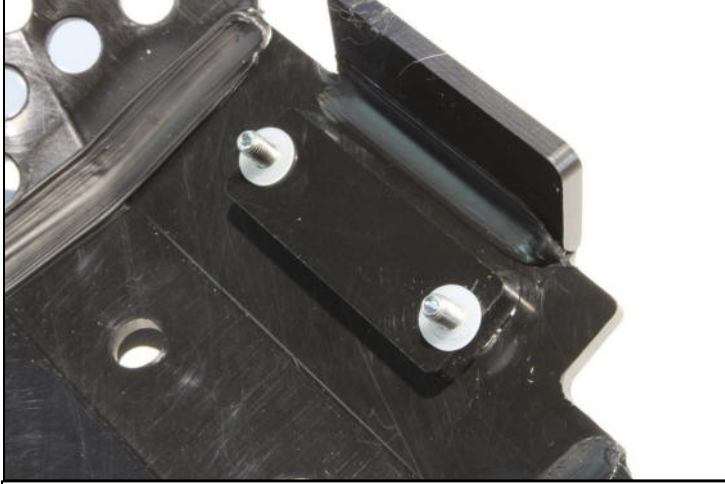

- 1 PM01-09-014 - Front plastic spacer
- 2 NE10-01-004 - Alloy spacers
- 2 NE01-06-028 - Th 6x35mm
- 2 NE01-03-003 - Clipped rings
- 2 NE01-02-005 - Tfhc 6x35mm
- 2 NE01-02-003 - Tfhc 6x25mm
- 2 NE01-03-001 - M6 Ring
- 2 NE01-04-003 - Em6f
- 1 PM01-06-045 - Plastic plate N°26

AX1539
 TM250-300
 Xtrem Skid Plate 8mm

VIDEO ON

www.axp-racing.com

Front Plastic spacer + Clipped rings

Th 6x35mm + Alloy spacers

Tfhc 6x35mm

Th 6x35mm

Tfhc 6x35mm + M6 Rings + Em6f

Drain hole
 Trou de vidange