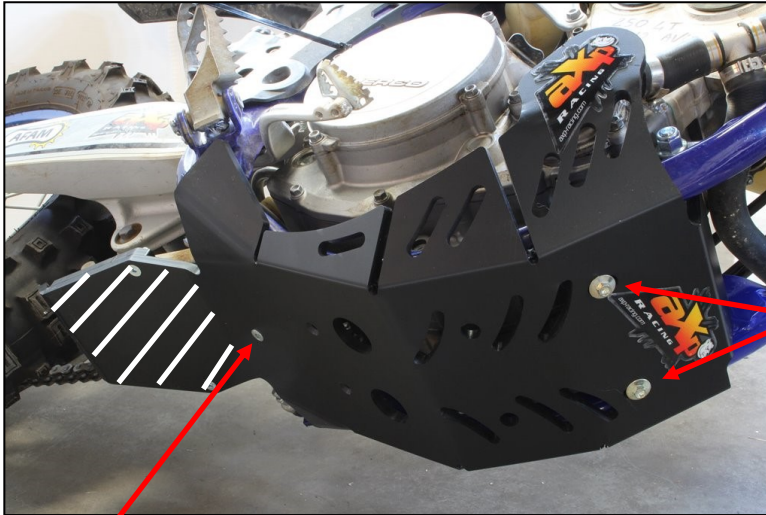

**AX1524**  
 Sherco 250/300 SEF-R  
 Skid Plate 6mm

- 2 NE01-11-001 - Screws 6x25mm
- 3 NE01-04-002 - Clamped bolt
- 1 NE01-02-005 - Tfhc 6x35mm
- 1 NE04-01-175 - Sticker

Tfhc 6x35mm

Screw 6x25mm

**AX1524**  
 Sherco 250/300 SEF-R  
 Skid Plate 6mm

- 2 NE01-11-001 - Screws 6x25mm
- 3 NE01-04-002 - Clamped bolt
- 1 NE01-02-005 - Tfhc 6x35mm
- 1 NE04-01-175 - Sticker

Tfhc 6x35mm

Screw 6x25mm