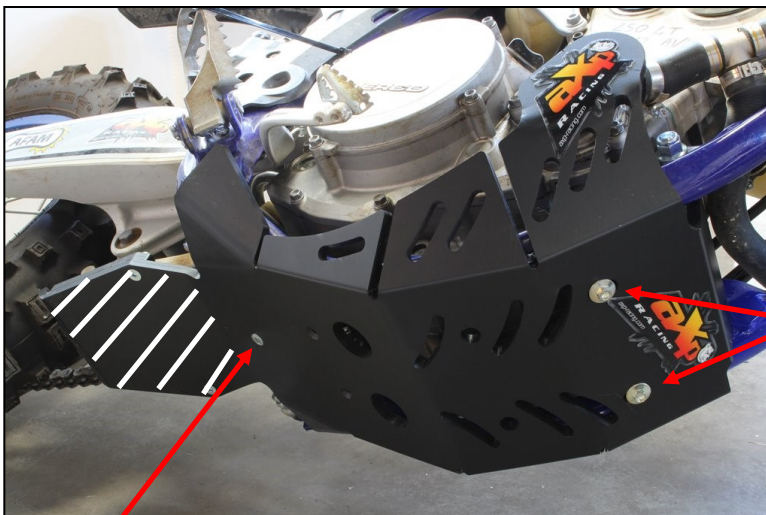

**AX1524**  
 Sherco 250/300 SEF-R  
 Skid Plate 6mm

- 2 NE01-11-001 - Screws 6x25mm
- 3 NE01-04-002 - Clamped bolt
- 1 NE01-02-005 - Tfhc 6x35mm
- 1 NE04-01-175 - Sticker

Tfhc 6x35mm

Screw 6x25mm

**AX1524**  
 Sherco 250/300 SEF-R  
 Skid Plate 6mm

- 2 NE01-11-001 - Screws 6x25mm
- 3 NE01-04-002 - Clamped bolt
- 1 NE01-02-005 - Tfhc 6x35mm
- 1 NE04-01-175 - Sticker

Tfhc 6x35mm

Screw 6x25mm