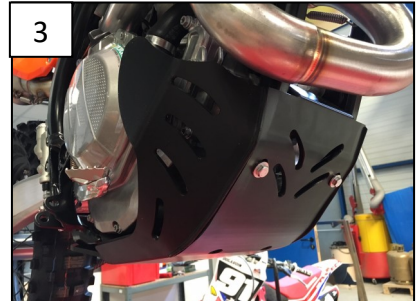

AX1453

KTM 450-500 EXC-F
Orange Skid Plate

- 2 NE01-11-001 Screws 6x25mm
- 1 NE04-01-120 Sticker orange

FOLLOW US!

www.axp-racing.com

AX1453

KTM 450-500 EXC-F
Orange Skid Plate

- 2 NE01-11-001 Screws 6x25mm
- 1 NE04-01-120 Sticker orange

FOLLOW US!

www.axp-racing.com

AX1453

KTM 450-500 EXC-F
Orange Skid Plate

- 2 NE01-11-001 Screws 6x25mm
- 1 NE04-01-120 Sticker orange

FOLLOW US!

www.axp-racing.com