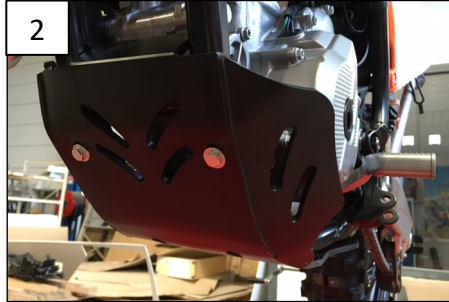

AX1453

KTM 450-500 EXC-F
Orange Skid Plate

- 2 NE01-11-001 Screws 6x25mm
- 1 NE04-01-120 Sticker orange

FOLLOW US!

www.axp-racing.com

AX1453

KTM 450-500 EXC-F
Orange Skid Plate

- 2 NE01-11-001 Screws 6x25mm
- 1 NE04-01-120 Sticker orange

FOLLOW US!

www.axp-racing.com

AX1453

KTM 450-500 EXC-F
Orange Skid Plate

- 2 NE01-11-001 Screws 6x25mm
- 1 NE04-01-120 Sticker orange

FOLLOW US!

www.axp-racing.com