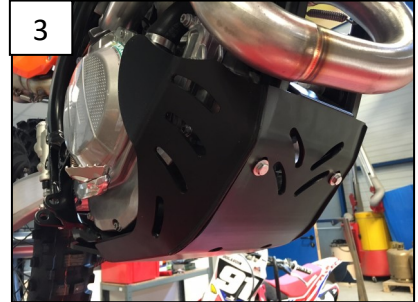

AX1453

KTM 450-500 EXC-F
Orange Skid Plate

- 2 NE01-11-001 Screws 6x25mm
- 1 NE04-01-120 Sticker orange

FOLLOW US!

www.axp-racing.com

AX1453

KTM 450-500 EXC-F
Orange Skid Plate

- 2 NE01-11-001 Screws 6x25mm
- 1 NE04-01-120 Sticker orange

FOLLOW US!

www.axp-racing.com

AX1453

KTM 450-500 EXC-F
Orange Skid Plate

- 2 NE01-11-001 Screws 6x25mm
- 1 NE04-01-120 Sticker orange

FOLLOW US!

www.axp-racing.com