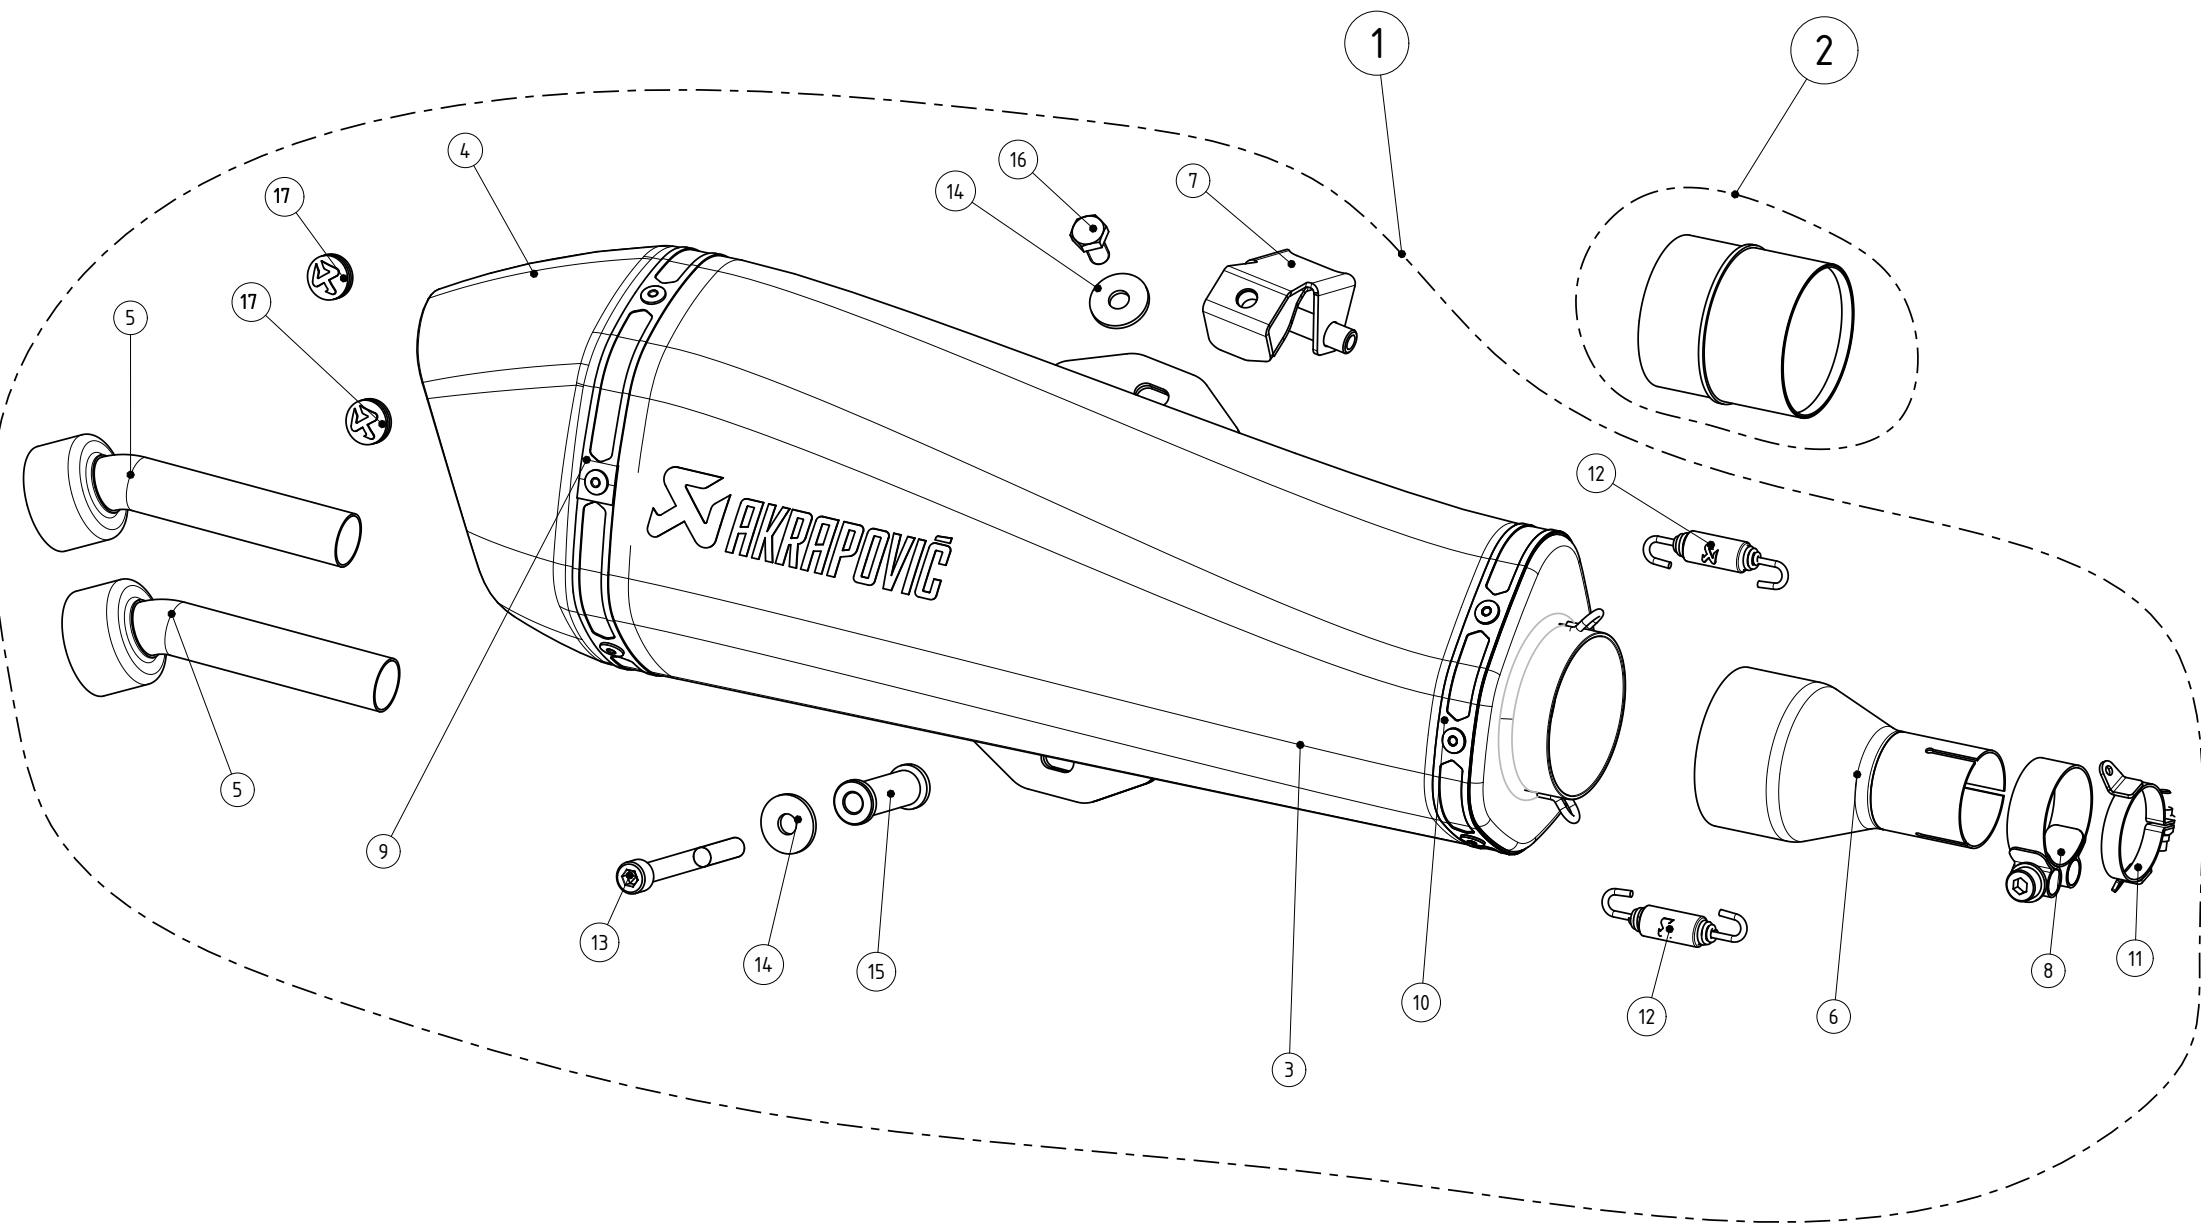

**WARNING! EC TYPE APPROVAL IS VALID ONLY WHEN CATALYTIC CONVERTER IS INSTALLED!**

MUFFLER REPAIR KITS	
REPACK	18
SLEEVE	19

No.	SalesCode	Description	Qty.
1	S-PI4SO3-HRSSBL	slip on system black	1
2	P-KAT-040	catalytic converter	1
3	M-HZAA00202SS02BL	muffler black	1
4	V-EC148	end cap CA	1
5	V-TUV114	insert SS	2
6	L-PI4SO1SS	link pipe	1
7	P-X116	bracket SS	1
8	P-R53	clamp ss	1
9	P-TT28	belt TI for TI sleeve	1
10	P-TT43	belt TI for TI sleeve	1
11	P-R54R	clamp SS	1
12	P-S2	spring	2
13	P-FB79	bolt	1
14	P-DR4	washer SS	2
15	P-DR70	spacer bushe AL	1
16	P-FB64	screw FE	1
17	P-GUV004	rubber insert	2
18	P-RPCK60	muffler repack kit	1
19	P-RKS359ZAASS40	muffler sleeve kit	1