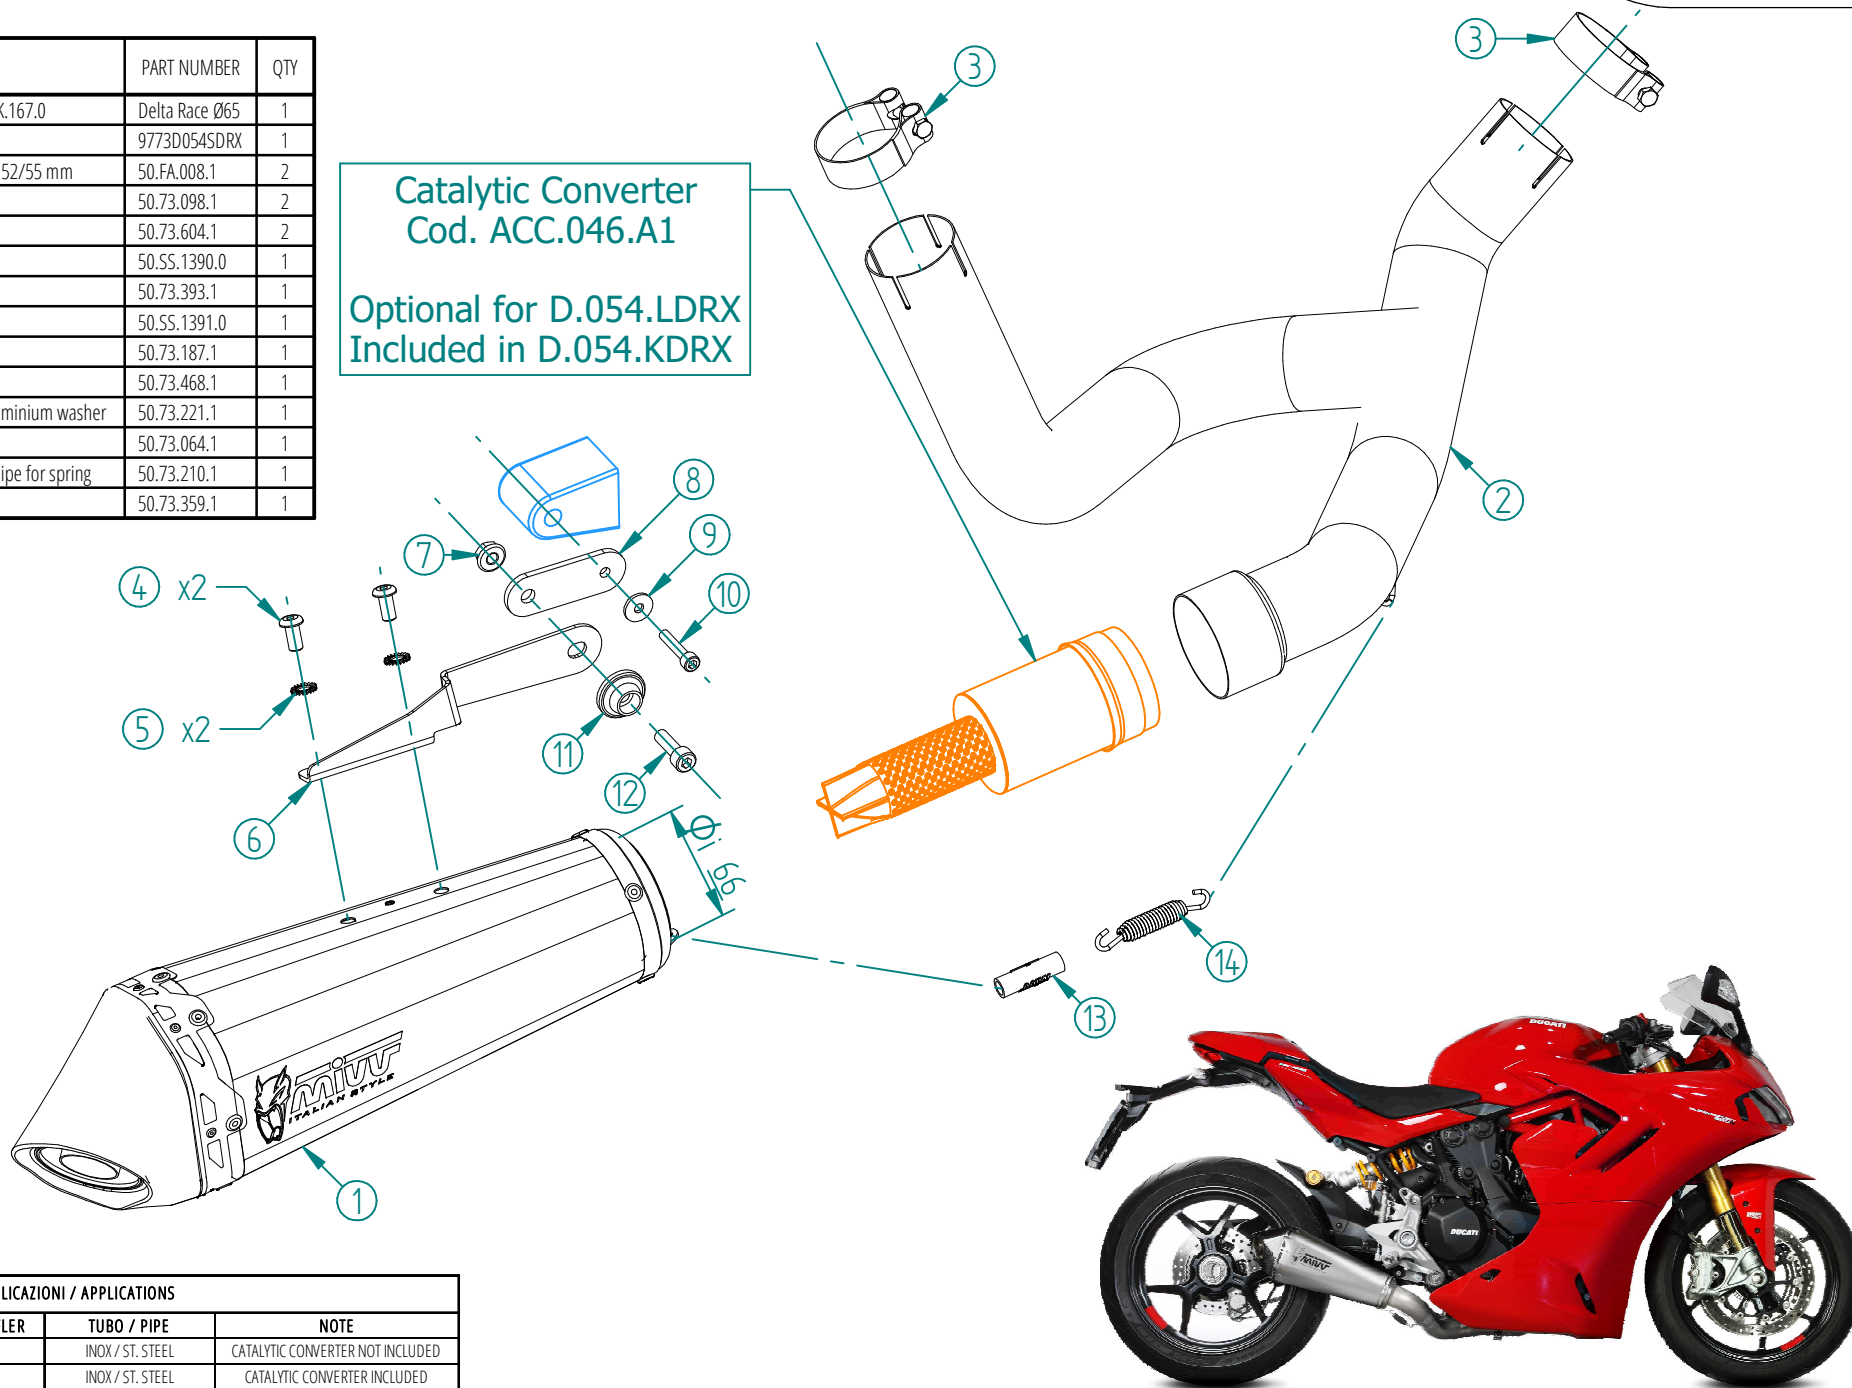

#	DESCRIPTION	PART NUMBER	QTY
1	Silenziatore / Muffler - dB killer 50.DK.167.0	Delta Race Ø65	1
2	Tubo di raccordo / Link pipe	9773D054SDRX	1
3	Fascetta Ø 52/55 mm / Pipe clamp Ø 52/55 mm	50.FA.008.1	2
4	Vite M8 x 16 / Screw M8 x 16	50.73.098.1	2
5	Rondella di sicurezza / Safety washer	50.73.604.1	2
6	Staffa / Bracket	50.SS.1390.0	1
7	Dado M8 flangiato / Flanged nut M8	50.73.393.1	1
8	Staffa / Bracket	50.SS.1391.0	1
9	Rondella M6 / Washer M6	50.73.187.1	1
10	Vite M6x30 / Screw M6x30	50.73.468.1	1
11	Rondella in alluminio nera / Black aluminium washer	50.73.221.1	1
12	Vite M8x25 / Screw M8x25	50.73.064.1	1
13	Tubo in gomma per molla / Rubber pipe for spring	50.73.210.1	1
14	Molla media / Mid-size spring	50.73.359.1	1

**Catalytic Converter**  
Cod. ACC.046.A1

Optional for D.054.LDRX  
Included in D.054.KDRX

### APPLICAZIONI / APPLICATIONS

CODICE / CODE	SILENZIATORE / MUFFLER	TUBO / PIPE	NOTE
D.054.LDRX	INOX / ST. STEEL	INOX / ST. STEEL	CATALYTIC CONVERTER NOT INCLUDED
D.054.KDRX	INOX / ST. STEEL	INOX / ST. STEEL	CATALYTIC CONVERTER INCLUDED